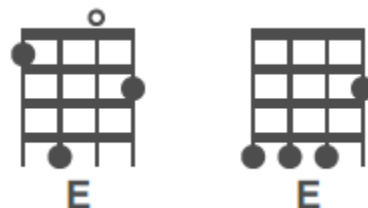

Wagon Wheel by Old Crow Medicine Show

Standard Tuning (GCEA)

Strumming Pattern: D D U D U
1 & 2 & 3 & 4 &

A, E, F#m, D

A, E, D D (Play 2x)

A E
Headed down south to the land of the pines
F#m D
And I'm thumbin' my way into North Caroline
A
Starin' up the road
E D D
And pray to God I see headlights

A E
I made it down the coast in seventeen hours
F#m D
Pickin' me a bouquet of dogwood flowers
A
And I'm a hopin' for Raleigh
E D D
I can see my baby tonight

A E
So rock me mama like a wagon wheel
F#m D
Rock me mama anyway you feel
A E D D
Hey, mama rock me
A E
Rock me mama like the wind and the rain
F#m D
Rock me mama like a south-bound train
A E D D
Hey, mama rock me

A, E, F#m, D

A, E, D D

A E
Runnin' from the cold up in New England
F#m D
I was born to be a fiddler in an old-time stringband
A
My baby plays the guitar
E D D
I pick a banjo now

A E
Oh, the North country winters keep a gettin' me now
F#m D
Lost my money playin' poker so I had to up and leave
A
But I ain't a turnin' back
E D D
To livin' that old life no more

A, E, F#m, D
A, E, D D (Play 2x)

A **E**
Walkin' to the south out of Roanoke
F#m

I caught a trucker out of Philly
D

Had a nice long toke

A **E**
But he's a headed west from the Cumberland Gap

D
To Johnson City, Tennessee