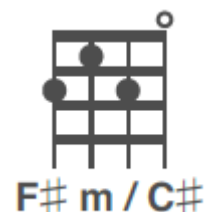

Wagon Wheel by Old Crow Medicine Show

Standard Tuning (GCEA)

Strumming Pattern: D D U D U
1 & 2 & 3 & 4 &

A, E, F#m, D

A, E, D D (Play 2x)

A E
Headed down south to the land of the pines
F#m D
And I'm thumbin' my way into North Caroline
A
Starin' up the road
E D D
And pray to God I see headlights

A E
I made it down the coast in seventeen hours
F#m D
Pickin' me a bouquet of dogwood flowers
A
And I'm a hopin' for Raleigh
E D D
I can see my baby tonight

A E
So rock me mama like a wagon wheel
F#m D
Rock me mama anyway you feel
A E D D
Hey, mama rock me
A E
Rock me mama like the wind and the rain
F#m D
Rock me mama like a south-bound train
A E D D
Hey, mama rock me

A, E, F#m, D

A, E, D D

A E
Runnin' from the cold up in New England
F#m D
I was born to be a fiddler in an old-time stringband
A
My baby plays the guitar
E D D
I pick a banjo now

A E
Oh, the North country winters keep a gettin' me now
F#m D
Lost my money playin' poker so I had to up and leave
A
But I ain't a turnin' back
E D D
To livin' that old life no more

A **E**
And I gotta get a move on fit for the sun

F#m
I hear my baby callin' my name

D
And I know that she's the only one

A
And if I die in Raleigh

E D D
At least I will die free

A **E**
So rock me mama like a wagon wheel