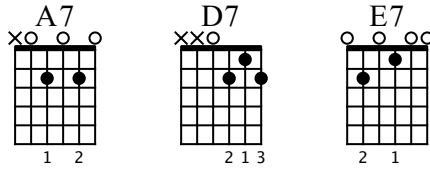

Birthday

Strum Pattern: D DU DU DU

Standard tuning

♩ = 120

1

A7 They say it's your birthday A7 Well, it's my birthday too yeah

5

D7 They say it's your birthday A7 We're gonna have a good time