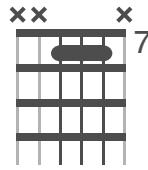

Slide Guitar Chords

6 String Guitar Tuning: EADGBE

G

A

C

D

E

F