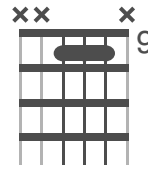

Slide Guitar Chords

6 String Guitar Tuning: EADGBE

G

A

C

D

E

F