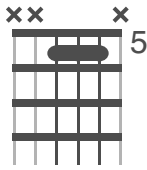

Slide Guitar Chords

6 String Guitar Tuning: EADGBE

G

A

C

D

E

F