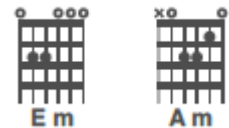

Rest of song Strum
 Strum Pattern : D D U D U D U
 1 & 2 & 3 & 4 &

G G

VERSE 1:

Well I'm a runnin' down the road

Tryin' to loosen my load

I've got seven women on my mind

Four that wanna own me

Two that wanna stone me

Just find a place to make your stand

And take it easy

G G

VERSE 2:

Well, I'm a standin' on a corner

In Winslow, Arizona

Such a fine sight to see **G and D 1/2 strum pattern each**

It's girl my Lord in a flat-bed Ford

Slowin' down to take a look at me

CHORUS:

Come on, ba—by, don't say maybe

I gotta know if your sweet love

Is gonna save me

We may lose and we may win

Though we will never be here again

So open up I'm climbin' in

So take it easy

SOLO:

G D C G
G D C G
Em D C G
Am D C G

VERSE 3:

Well, I'm a runnin' down the road

Tryin' to loosen my load

Got a world of trouble on my mind **G and D 1/2 strum pattern each**

Lookin' for a lover