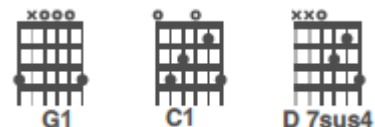

Take It Easy

Strum Pattern just for first G1 "U"
 1 & 2 & 3 & 4 &

Strum Pattern 1: D D U D U
 1 & 2 & 3 & 4 &

Strum Pattern 2: D D U D "U"
 1 & 2 & 3 & 4 &

Change chord on "U"

Gi Gi
 Ci D7sus4
 Gi Gi
 Ci D7sus4

Rest of song Strum
 Strum Pattern : D D U D U D U
 1 & 2 & 3 & 4 &

G G

VERSE 1:

Well I'm a runnin' down the road

Tryin' to loosen my load

I've got seven women on my mind

Four that wanna own me

Two that wanna stone me

One says she's a friend of mine

G and D 1/2 strum pattern each

CHORUS:

Take it easy, take it easy

Don't let the sound of your own wheels

Drive you crazy

Lighten up while you still can

Don't even try to understand

Just find a place to make your stand

And take it easy

G G

VERSE 2:

Well, I'm a standin' on a corner

In Winslow, Arizona

Such a fine sight to see **G and D 1/2 strum pattern each**

It's girl my Lord in a flat-bed Ford