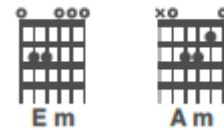

OUTRO:

C C
Oh oh oh, oh oh oh
G G
Oh oh oh, oh oh oh
C C
Oh oh oh, oh oh oh
G G
Oh oh oh, oh oh oh
C C
Oh oh oh, oh oh oh

Oh we got it easy
We oughta take it easy