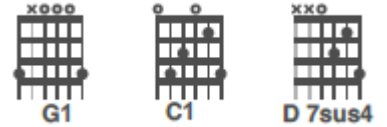

VERSE 2:

Well, I'm a standin' on a corner

In Winslow, Arizona

Such a fine sight to see **G and D 1/2 strum pattern each**

It's girl my Lord in a flat-bed Ford

Slowin' down to take a look at me

CHORUS:

Come on, ba—by, don't say maybe

I gotta know if your sweet love

Is gonna save me

We may lose and we may win

Though we will never be here again

So open up I'm climbin' in

So take it easy

SOLO:

G D C G
G D C G
Em D C G
Am D C G

VERSE 3:

Well, I'm a runnin' down the road

Tryin' to loosen my load

Got a world of trouble on my mind **G and D 1/2 strum pattern each**

Lookin' for a lover

Who won't blow my cover

She's so hard to find