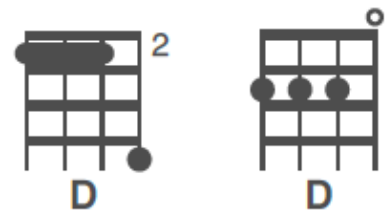

VERSE 3:

A A
No one could ever know me
A A
Seems you're the only one who knows
A E
What it's like to be me
G D
Someone to face the day with
A A
Make it through all the rest with
G D
Someone I'll always laugh with
A E
Even at my worst, I'm best with you, yeah