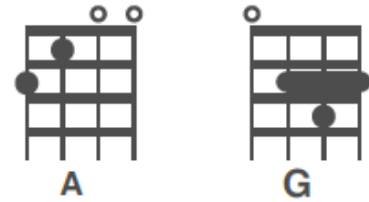

VERSE 2:

A A
You're still in bed at ten
A G
And work began at eight
A A
You've burned your breakfast, so far
A E
Things are going great
G D A A
Your mother warned you there'd be days like these
G D A
But she didn't tell you when the world has brought
E
You down to your knees and

CHORUS:

A D E
I'll be there for you
E
(When the rain starts to pour)
A D E
I'll be there for you
E
(Like I've been there before)
A D E
I'll be there for you
E G A
(Cause you're there for me too)