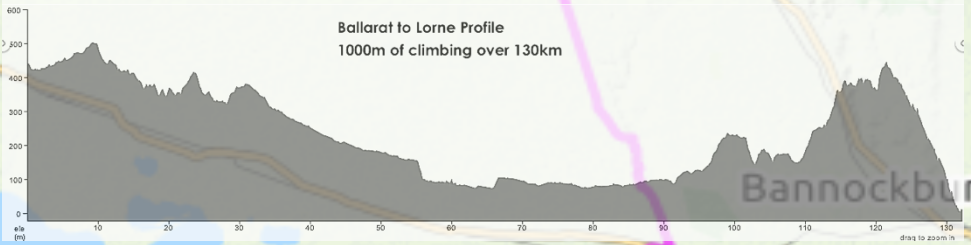

Ballarat

Ballan

Scarsdale

Buninyong

Day 2 Ballarat to Lorne 130km

Bannockburn

Colac

Anglesea

Lorne