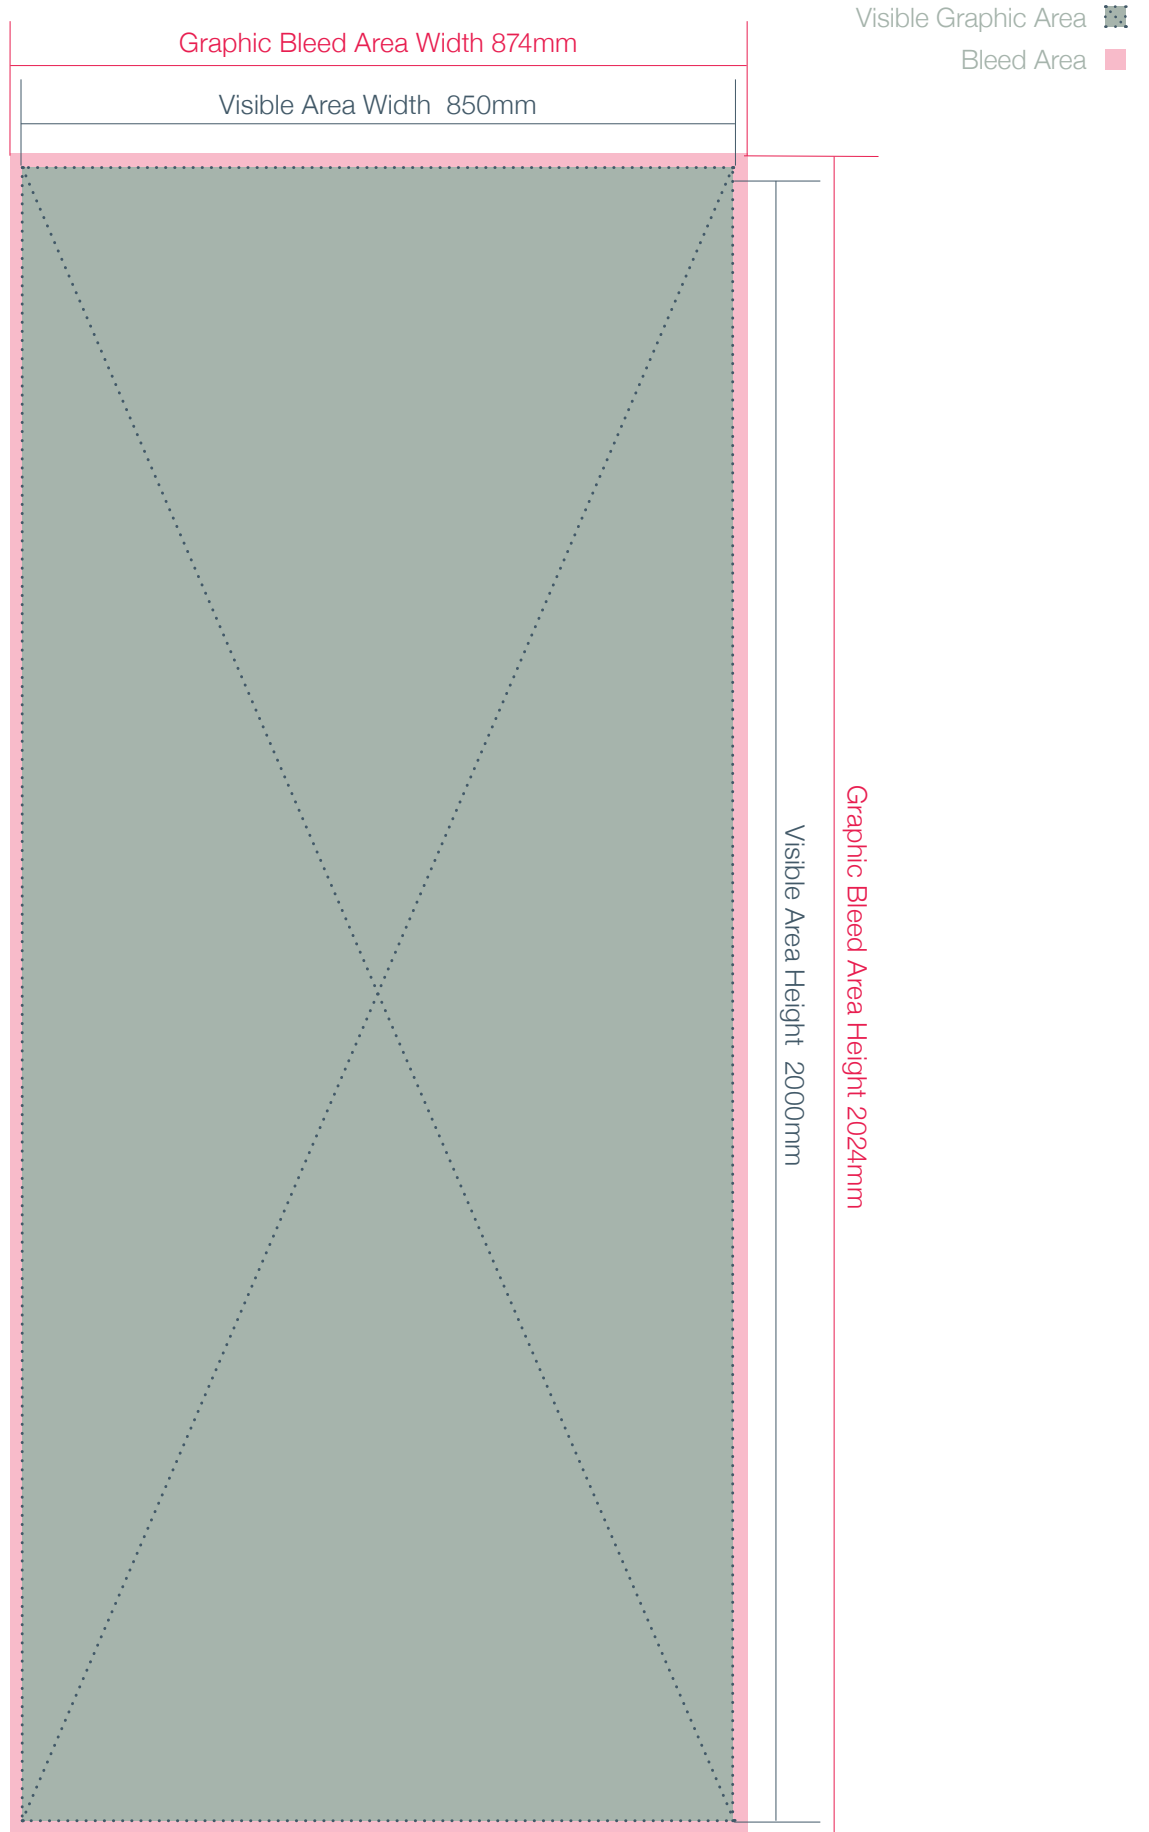

LINK² PANEL
DIMENSIONS
2000mm
HEIGHT

Link² Graphic Template
Link² Corner Graphic Template

Link² Corner Graphic Template

Visible Graphic Area 

Bleed Area 

WARNING: Top of corner graphic panel should align to the top of the other panels in spread.