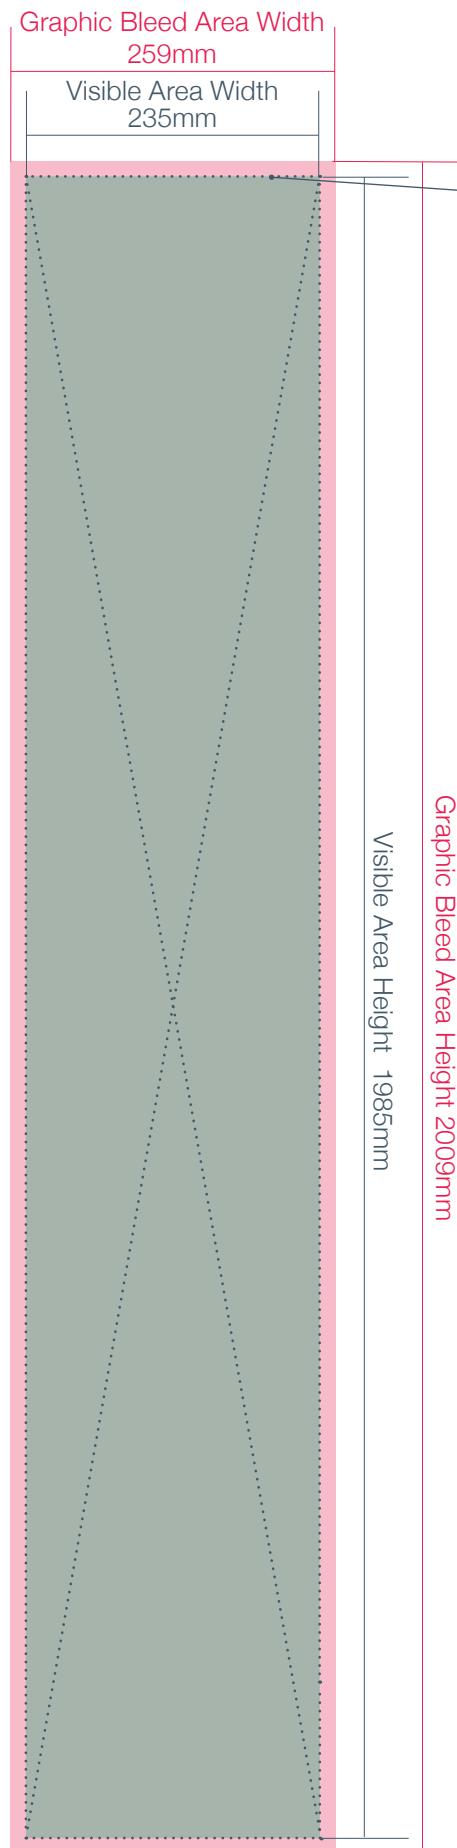

LINK² PANEL
DIMENSIONS
2000mm
HEIGHT

Link² Graphic Template
Link² Corner Graphic Template

Link² Corner Graphic Template

Visible Graphic Area 

Bleed Area 

WARNING: Top of corner graphic panel should align to the top of the other panels in spread.