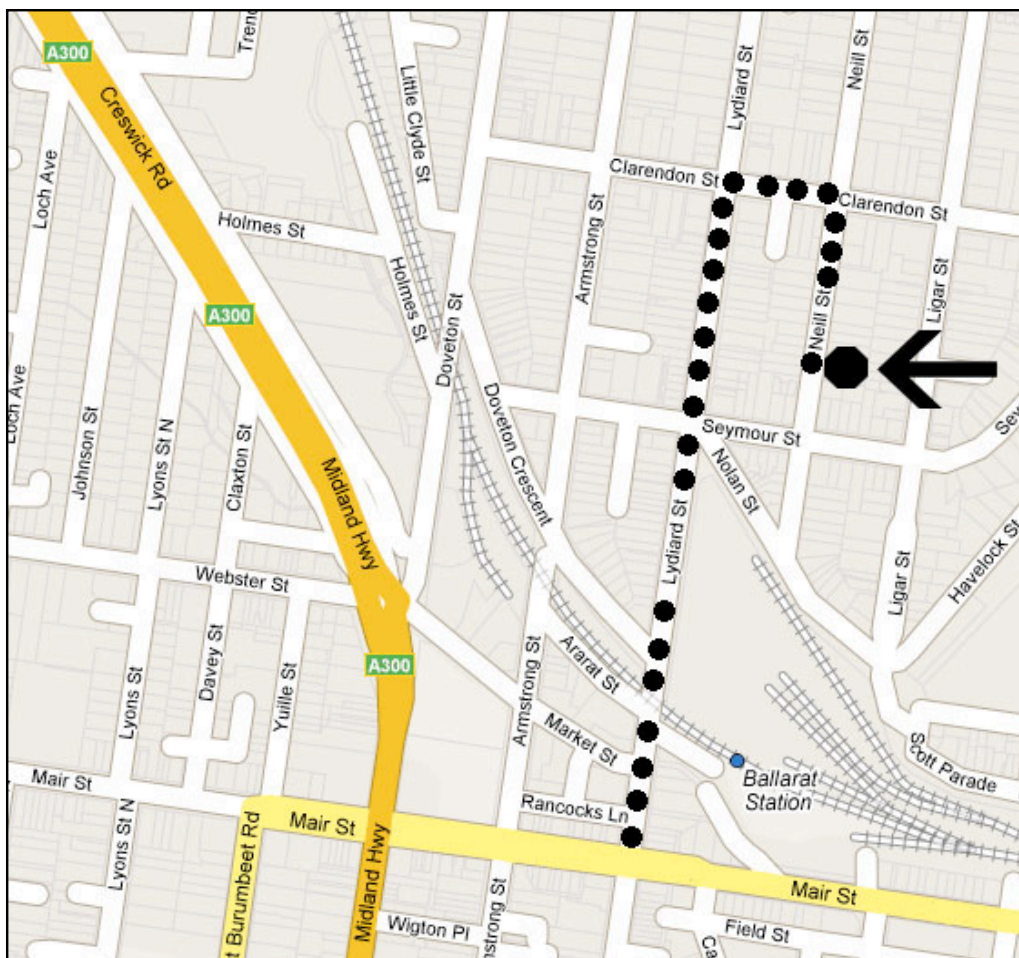

GREEN POINT DESIGN

Sustainable ● Architecture

DIRECTIONS TO OFFICE

DIRECTIONS:

- From Mair Street, Ballarat, go north on Lydiard Street for 0.7 Km.
- Turn right onto Clarendon Street. Go for one block.
- Turn right onto Neill Street. Our office is located at No. 320.
- The office itself is in a small building behind the house. Go down the driveway, and follow the signs.