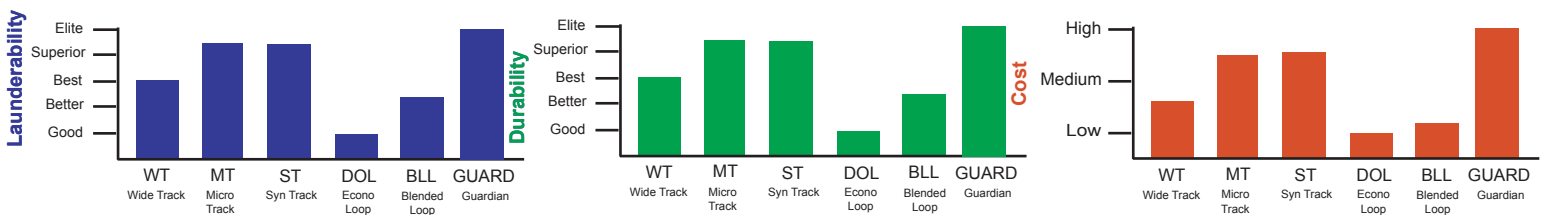

Private Label and Bar Coded Boxes

Private Label Poly Bag

Private Label Mops Made in the USA

*polybag and wet mop private labeling additional

Technical Benefits

Certain mops are better suited for specific cleaning tasks than others. To get the maximum efficiency and value from your wet mop use the graph below to decide which wet mop mops fits your needs.