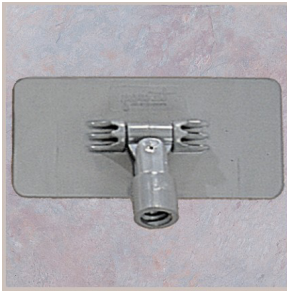

Help Mate®

Help Mate® Holder

Versatile, rugged plastic holder features 360° swivel motion, for effective cleaning action at any angle. Industrial grade Velcro® attaching strips securely hold all cleaning heads, allowing for fast, easy changes.

- Available in 7", 9" and high productivity 11" sizes.
- Designed for Helpmate aluminum extension pole.
- Can be used with standard threaded handle (sold separately).
- Corrosion proof and non-conductive.