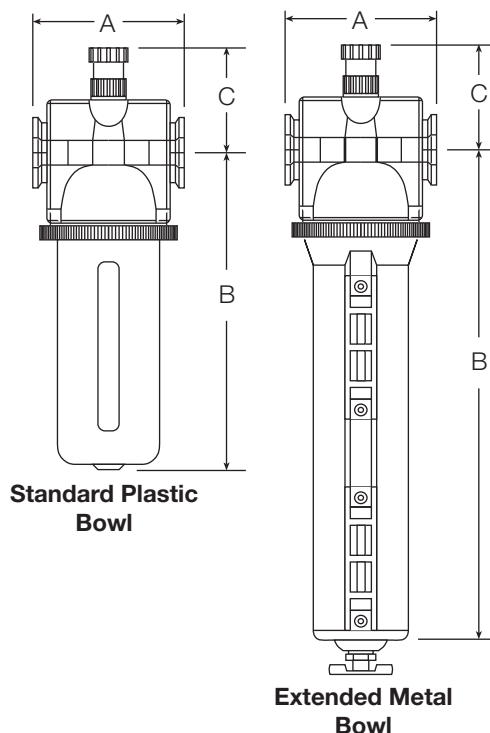

DIMENSIONS inches (mm)

Bowl	A	B †	C	Depth	Weight
					lb (kg)
9-Ounce Plastic	3.5 (88)	7.1 (179)	2.2 (56)	2.9 (73)	2.0 (0.91)
9-Ounce Metal	3.5 (88)	7.4 (188)	2.2 (56)	3.1 (79)	2.0 (0.91)
Extended Metal	3.5 (88)	10.6 (269)	2.2 (56)	3.1 (79)	2.2 (1.00)

† Bowl removal clearance: add 3.1 (79) for 9-ounce bowl; 6.1 (155) for extended bowl.

ORDERING INFORMATION

Change the letters in the sample model number below to specify the lubricator you want.

L380D - 3 Y W

BOWL TYPE

9-ounce plastic L380D
9-ounce metal BL380D
15-ounce metal BL380DH

PORT TYPE

3/8 NPTF 3
1/2 NPTF 4
3/4 NPTF 6

PORT TYPE

NPTF threads ..... Leave blank
BSPP threads ..... W

OPTIONS (More than one option can be chosen. Add in alphabetical order).

None ..... Leave blank
Cap color
Grey ..... Leave blank
MP yellow C1
Red C2
Mid blue C3
Quick-fill cap ..... Q
Low level switch ..... S
When choosing this option, the metal bowl option must be ordered.

Full-Size Modular Lubricator, L380D Series