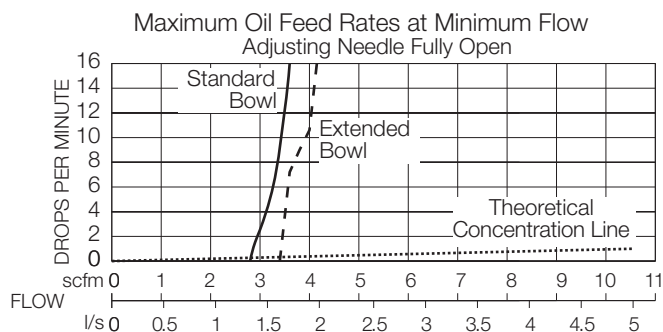

DIMENSIONS inches (mm)

Bowl	A	B †	C	Depth	Weight
					lb (kg)
9-Ounce Plastic	3.5 (88)	7.1 (179)	2.2 (56)	2.9 (73)	2.0 (0.91)
9-Ounce Metal	3.5 (88)	7.4 (188)	2.2 (56)	3.1 (79)	2.0 (0.91)
Extended Metal	3.5 (88)	10.6 (269)	2.2 (56)	3.1 (79)	2.2 (1.00)

† Bowl removal clearance: add 3.1 (79) for 9-ounce bowl; 6.1 (155) for extended bowl.

ORDERING INFORMATION

Change the letters in the sample model number below to specify the lubricator you want.

L380D - 3 Y W

BOWL TYPE

9-ounce plastic L380D
9-ounce metal BL380D
15-ounce metal BL380DH

PORT TYPE

3/8 NPTF 3
1/2 NPTF 4
3/4 NPTF 6

PORT TYPE

NPTF threads ..... Leave blank
BSPP threads ..... W

OPTIONS (More than one option can be chosen. Add in alphabetical order).

None ..... Leave blank
Cap color
Grey ..... Leave blank
MP yellow C1
Red C2
Mid blue C3
Quick-fill cap ..... Q
Low level switch ..... S
When choosing this option, the metal bowl option must be ordered.

Full-Size Modular Lubricator, L380D Series