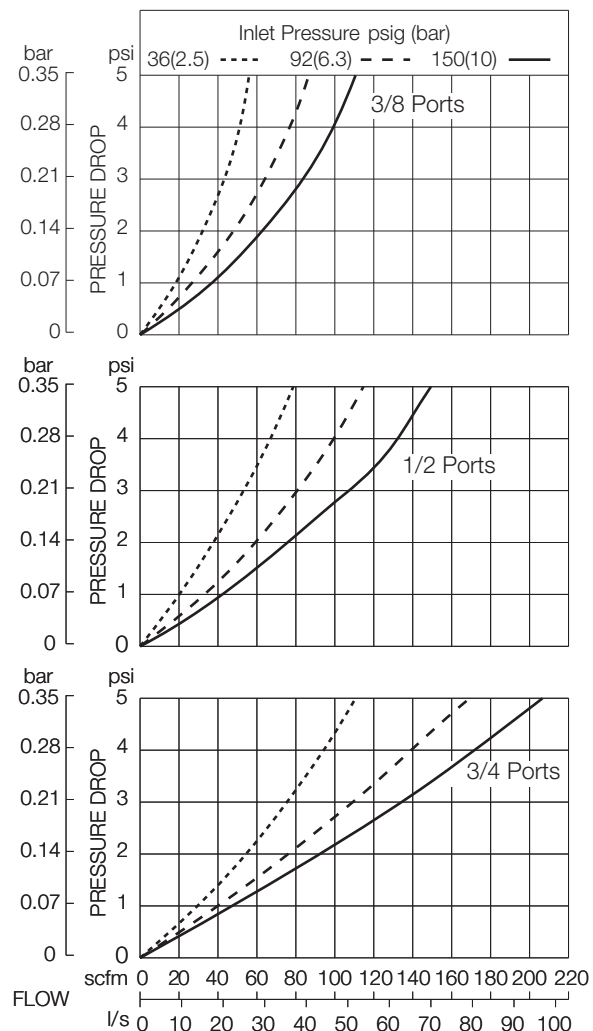

SPECIFICATIONS

Ambient/Media Temperature:

Plastic bowl: 40° to 125°F (4° to 52°C).
Metal bowl: 40° to 175°F (4° to 79°C).

Body: Zinc.

Bowl: 9-Ounce (270-ml) capacity polycarbonate plastic with steel shatterguard; optional aluminum bowl with clear nylon sight glass.

Optional 15-ounce (450-ml) extended aluminum bowl with two clear nylon sight glasses.

Bowl Ring: Nylon.

Cap Color: Accent grey. Yellow, red, and blue optional.

Fluid Media: Compressed air.

Inlet Pressure:

Plastic bowl: 150 psig (10 bar).
Metal bowl: 200 psig (14 bar).

Oil Adjustment: External; tamper resistant.

Seals: Nitrile.

Sight-Feed Dome: Nylon.

- ◆ Modular or inline mounting.
- ◆ Sight-feed design; transparent dome shows how much oil is being dispensed.
- ◆ External adjusting knob, removable for tamper resistance.
- ◆ Polycarbonate plastic bowl with steel shatter-guard; optional aluminum bowl with sight glass.
- ◆ Optional extended metal bowl.
- ◆ All working parts can be replaced with a single service cartridge.
- ◆ NPTF port threads; optional BSPP threads.
- ◆ All Optional low level switch.

FLOW CHARTS

DIMENSIONS inches (mm)

Bowl	A	B †	C	Depth	Weight
					lb (kg)
9-Ounce Plastic	3.5 (88)	7.1 (179)	2.2 (56)	2.9 (73)	2.0 (0.91)
9-Ounce Metal	3.5 (88)	7.4 (188)	2.2 (56)	3.1 (79)	2.0 (0.91)
Extended Metal	3.5 (88)	10.6 (269)	2.2 (56)	3.1 (79)	2.2 (1.00)