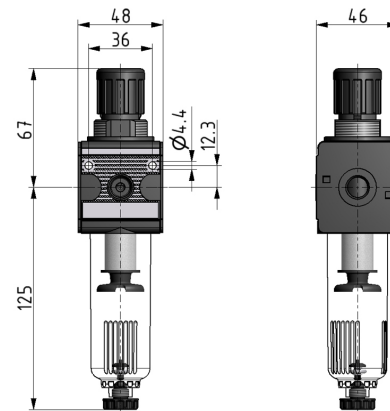

Filter regulator | BG1

Image shows:
9.2111.006

Image shows:
9.2111.006

flow characteristic

pressure characteristic

symbol

technical data

- **description:** sinter filter centrifugal principle, diaphragm-type pressure with relieving feature
- **medium:** compressed air, neutral gases
- **supply pressure P1 min.:** 1,5 bar
- **supply pressure P1 max.:** 16 bar
- **temperature range:** -10°C - +60°C
- **bowl:** PC
- **drain:** HA
- **mounting:** vertical
- **filter element:** 5 µm

accessories

- mounting bracket: [ZW.11-1](#)

- control panel mounting: [MW.30/DR.00-34-2](#)

- lockable setting knob possible

	type	part-number	description
Service 3 unit	C.11 HA4	9.2111.006	Filter regulator G1/4 0,5-10 5µm with PC bowl and semi automatic drain
	C.11 H HA3	9.2111.009	Filter regulator G1/4 0,5-10 5µm with metal bowl/visual display and semi automatic drain
	C.11 HA4 B	9.2111.010	Filter regulator G1/4 0,5-10 5µm with PC bowl, bowl guard and semi automatic drain
	C.11 AM10	9.2111.012	Filter regulator G1/4 0,5-10 5µm with PC bowl and automatic drain
Service 2 unit	C.11 H AM10	9.2111.015	Filter regulator G1/4 0,5-10 5µm with metal bowl/visual display and automatic drain
	C.11 AM10 B	9.2111.016	Filter regulator G1/4 0,5-10 5µm with PC bowl, bowl guard and automatic drain
	C.12 HA4	9.2112.006	Filter regulator G3/8 0,5-10 5µm with PC bowl and semi automatic drain
Filter regulator	C.12 H HA3	9.2112.009	Filter regulator G3/8 0,5-10 5µm with metal bowl/visual display and semi automatic drain
	C.12 HA4 B	9.2112.010	Filter regulator G3/8 0,5-10 5µm with PC bowl, bowl guard and semi automatic drain
	C.12 AM10	9.2112.012	Filter regulator G3/8 0,5-10 5µm with PC bowl and automatic drain
Filter	C.12 H AM10	9.2112.015	Filter regulator G3/8 0,5-10 5µm with metal bowl/visual display and automatic drain
	C.12 AM10 B	9.2112.016	Filter regulator G3/8 0,5-10 5µm with PC bowl, bowl guard and automatic drain