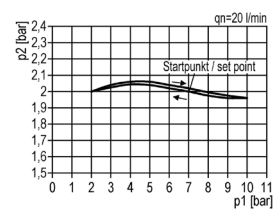

Filter regulator | BG1

Image shows:
9.2111.006

Image shows:
9.2111.006

flow characteristic

pressure characteristic

symbol

technical data

- **description:** sinter filter centrifugal principle, diaphragm-type pressure with relieving feature
- **medium:** compressed air, neutral gases
- **supply pressure P1 min.:** 1,5 bar
- **supply pressure P1 max.:** 16 bar
- **temperature range:** -10°C - +60°C
- **bowl:** PC
- **drain:** HA
- **mounting:** vertical
- **filter element:** 5 µm