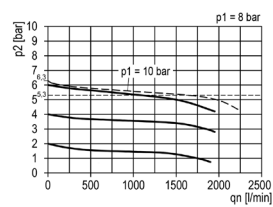

Filter regulator | BG1

Image shows:
9.2111.006

Image shows:
9.2111.006

flow characteristic

pressure characteristic

symbol

technical data

- **description:** sinter filter centrifugal principle, diaphragm-type pressure with relieving feature
- **medium:** compressed air, neutral gases
- **supply pressure P1 min.:** 1,5 bar
- **supply pressure P1 max.:** 16 bar
- **temperature range:** -10°C - +60°C
- **bowl:** PC
- **drain:** HA
- **mounting:** vertical
- **filter element:** 5 µm