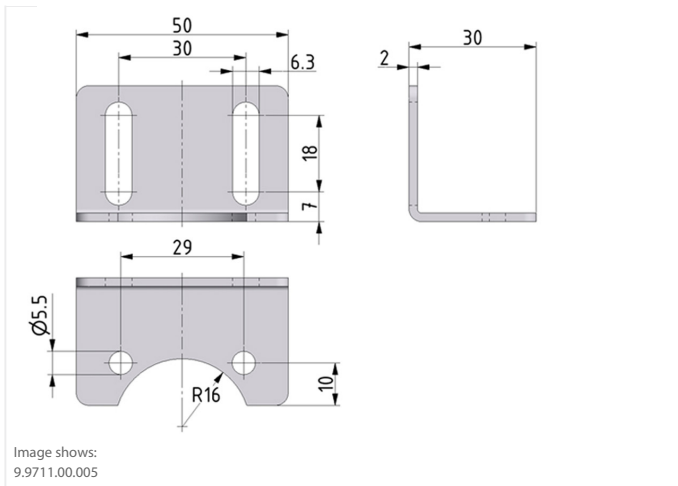

Mounting bracket| BG2

technical data

description: Mounting bracket
material: steel galvanized
fixing: mounting with 2 screws

accessories

type	part-number	description
BW.10	9.9711.00.005	Mounting bracket packed in a bag