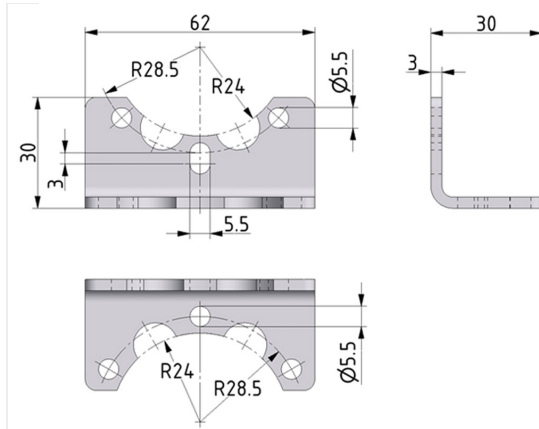

Mounting bracket| BG2

Service 3 unit

Service 2 unit

Image shows:
9.9722.00.002

Image shows:
9.9722.00.002

Filter regulator

Filter

technical data

description: Mounting bracket
material: steel galvanized
fixing: mounting with 3 screws

accessories

Pressure regulator

Lubricator

System extensions

type

part-number

description