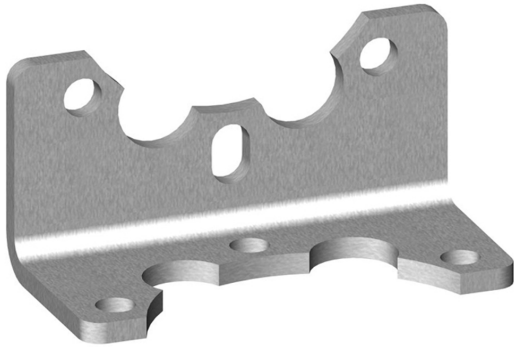

Mounting bracket| BG2

Service 3 unit

Service 2 unit

Image shows:
9.9722.00.002

Image shows:
9.9722.00.002

Filter regulator

Filter

technical data

description: Mounting bracket
material: steel galvanized
fixing: mounting with 3 screws

accessories

Pressure regulator

Lubricator

System extensions

type

part-number

description