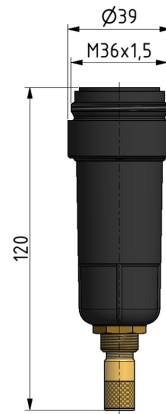

## Bowl | BG0

Image shows:  
9.9900.00.019

Image shows:  
9.9900.00.019

### technical data

**supply pressure P1 min.:** 1,5 bar  
**supply pressure P1 max.:** 12 bar  
**temperature range:** -10°C - +50°C  
**bowl:** metal bowl  
**drain:** AM NO  
**fixing:** screw thread

### accessories

type	part-number	description
C.00 M AM10	9.9900.00.019	Metal bowl with automatic drain and o-ring 30x2
C.00 M AM10/NC	9.9900.00.052	Metal bowl with automatic drain (usually closed) and o-ring 30x2