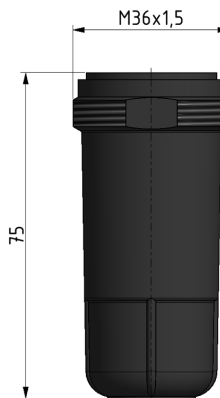

Oil bowl | BG0

Image shows:
9.9900.00.041

Image shows:
9.9900.00.041

technical data

supply pressure P1 max.: 12 bar
temperature range: -10°C - +50°C
bowl: metal bowl
fixing: screw thread

accessories

| type | part-number | description |
|--------|---------------|---------------------------------------|
| L.00 M | 9.9900.00.041 | Metal oil bowl black with o-ring 30x2 |