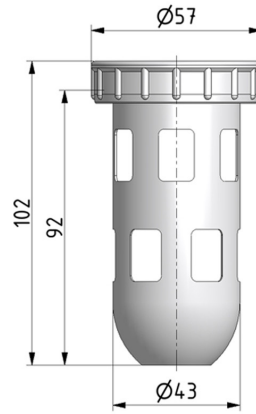

## Bowl guard | BG1

Image shows:  
8.1111.35.000.0

Image shows:  
8.1111.35.000.0

Service 3 unit

Service 2 unit

Filter regulator

Filter

Pressure regulator

### accessories

type	part-number	description
DF.11-35	8.1111.35.000.0	Bowl guard with screw cap