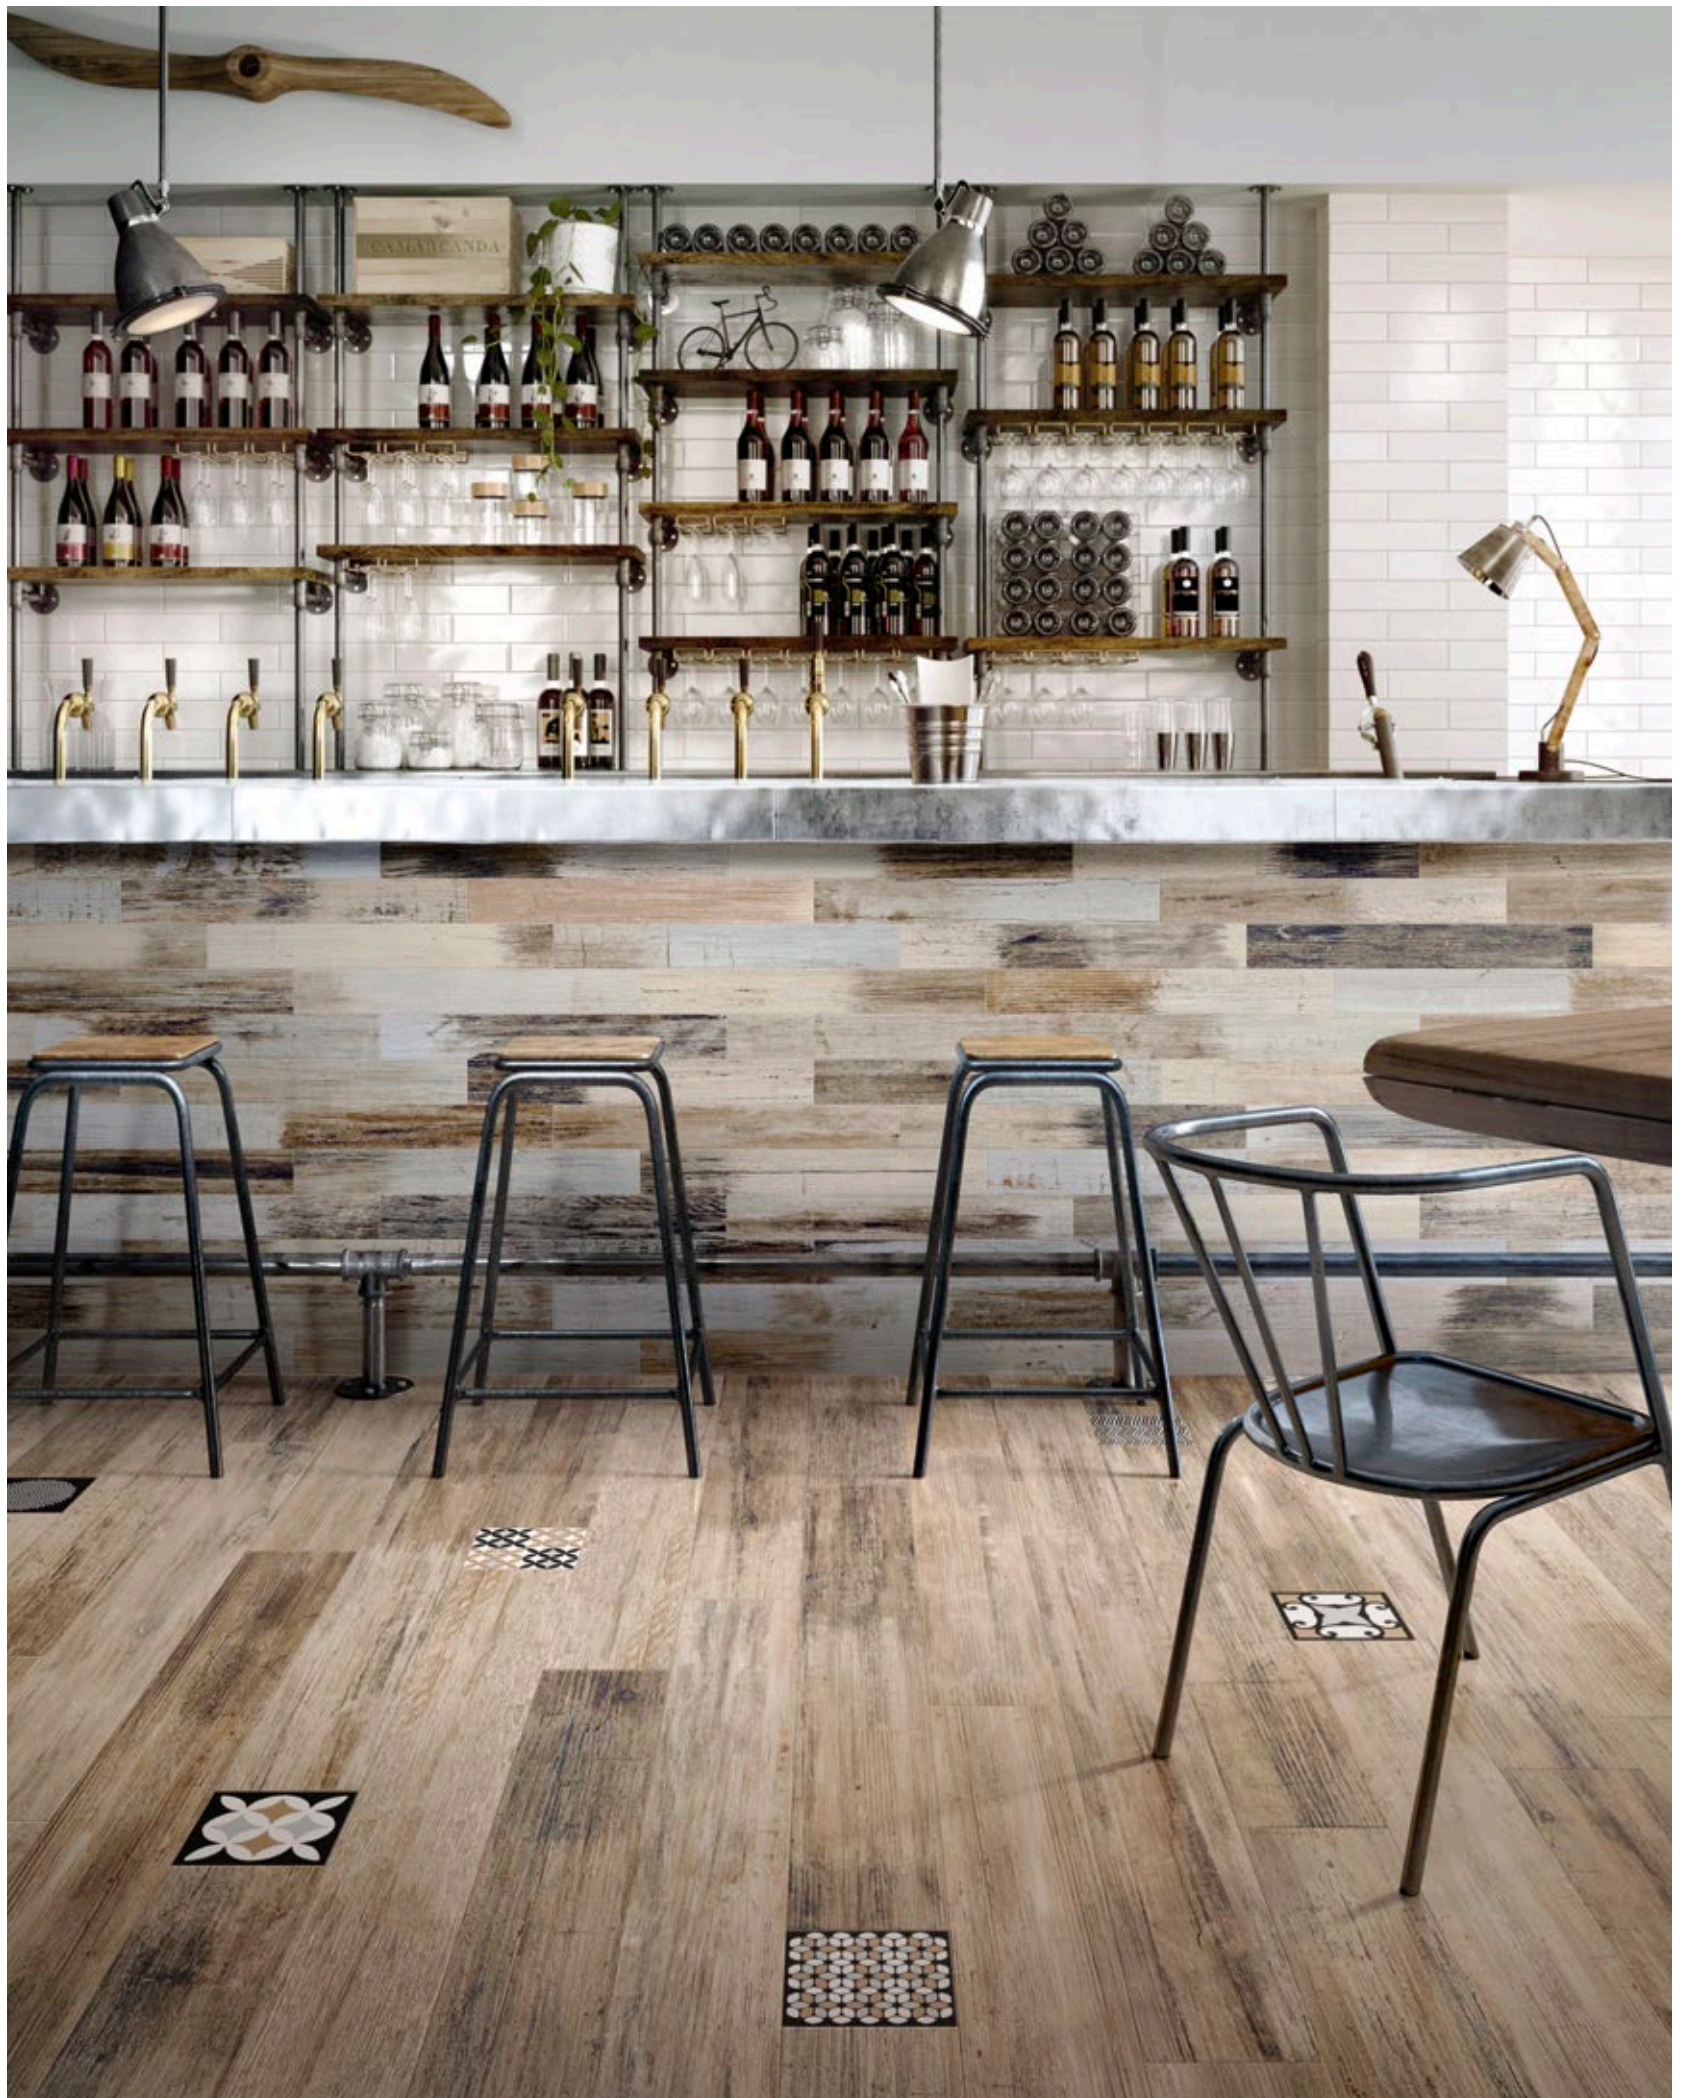

PICTART

Pictart Dark 760

#zip

#reuse

#HOMEMADE

EXTRA
comfortable
stonewashed
hidden zip

SKINNY
(but not tight!)
soft cotton
STRETCH
where needed

regularFIT