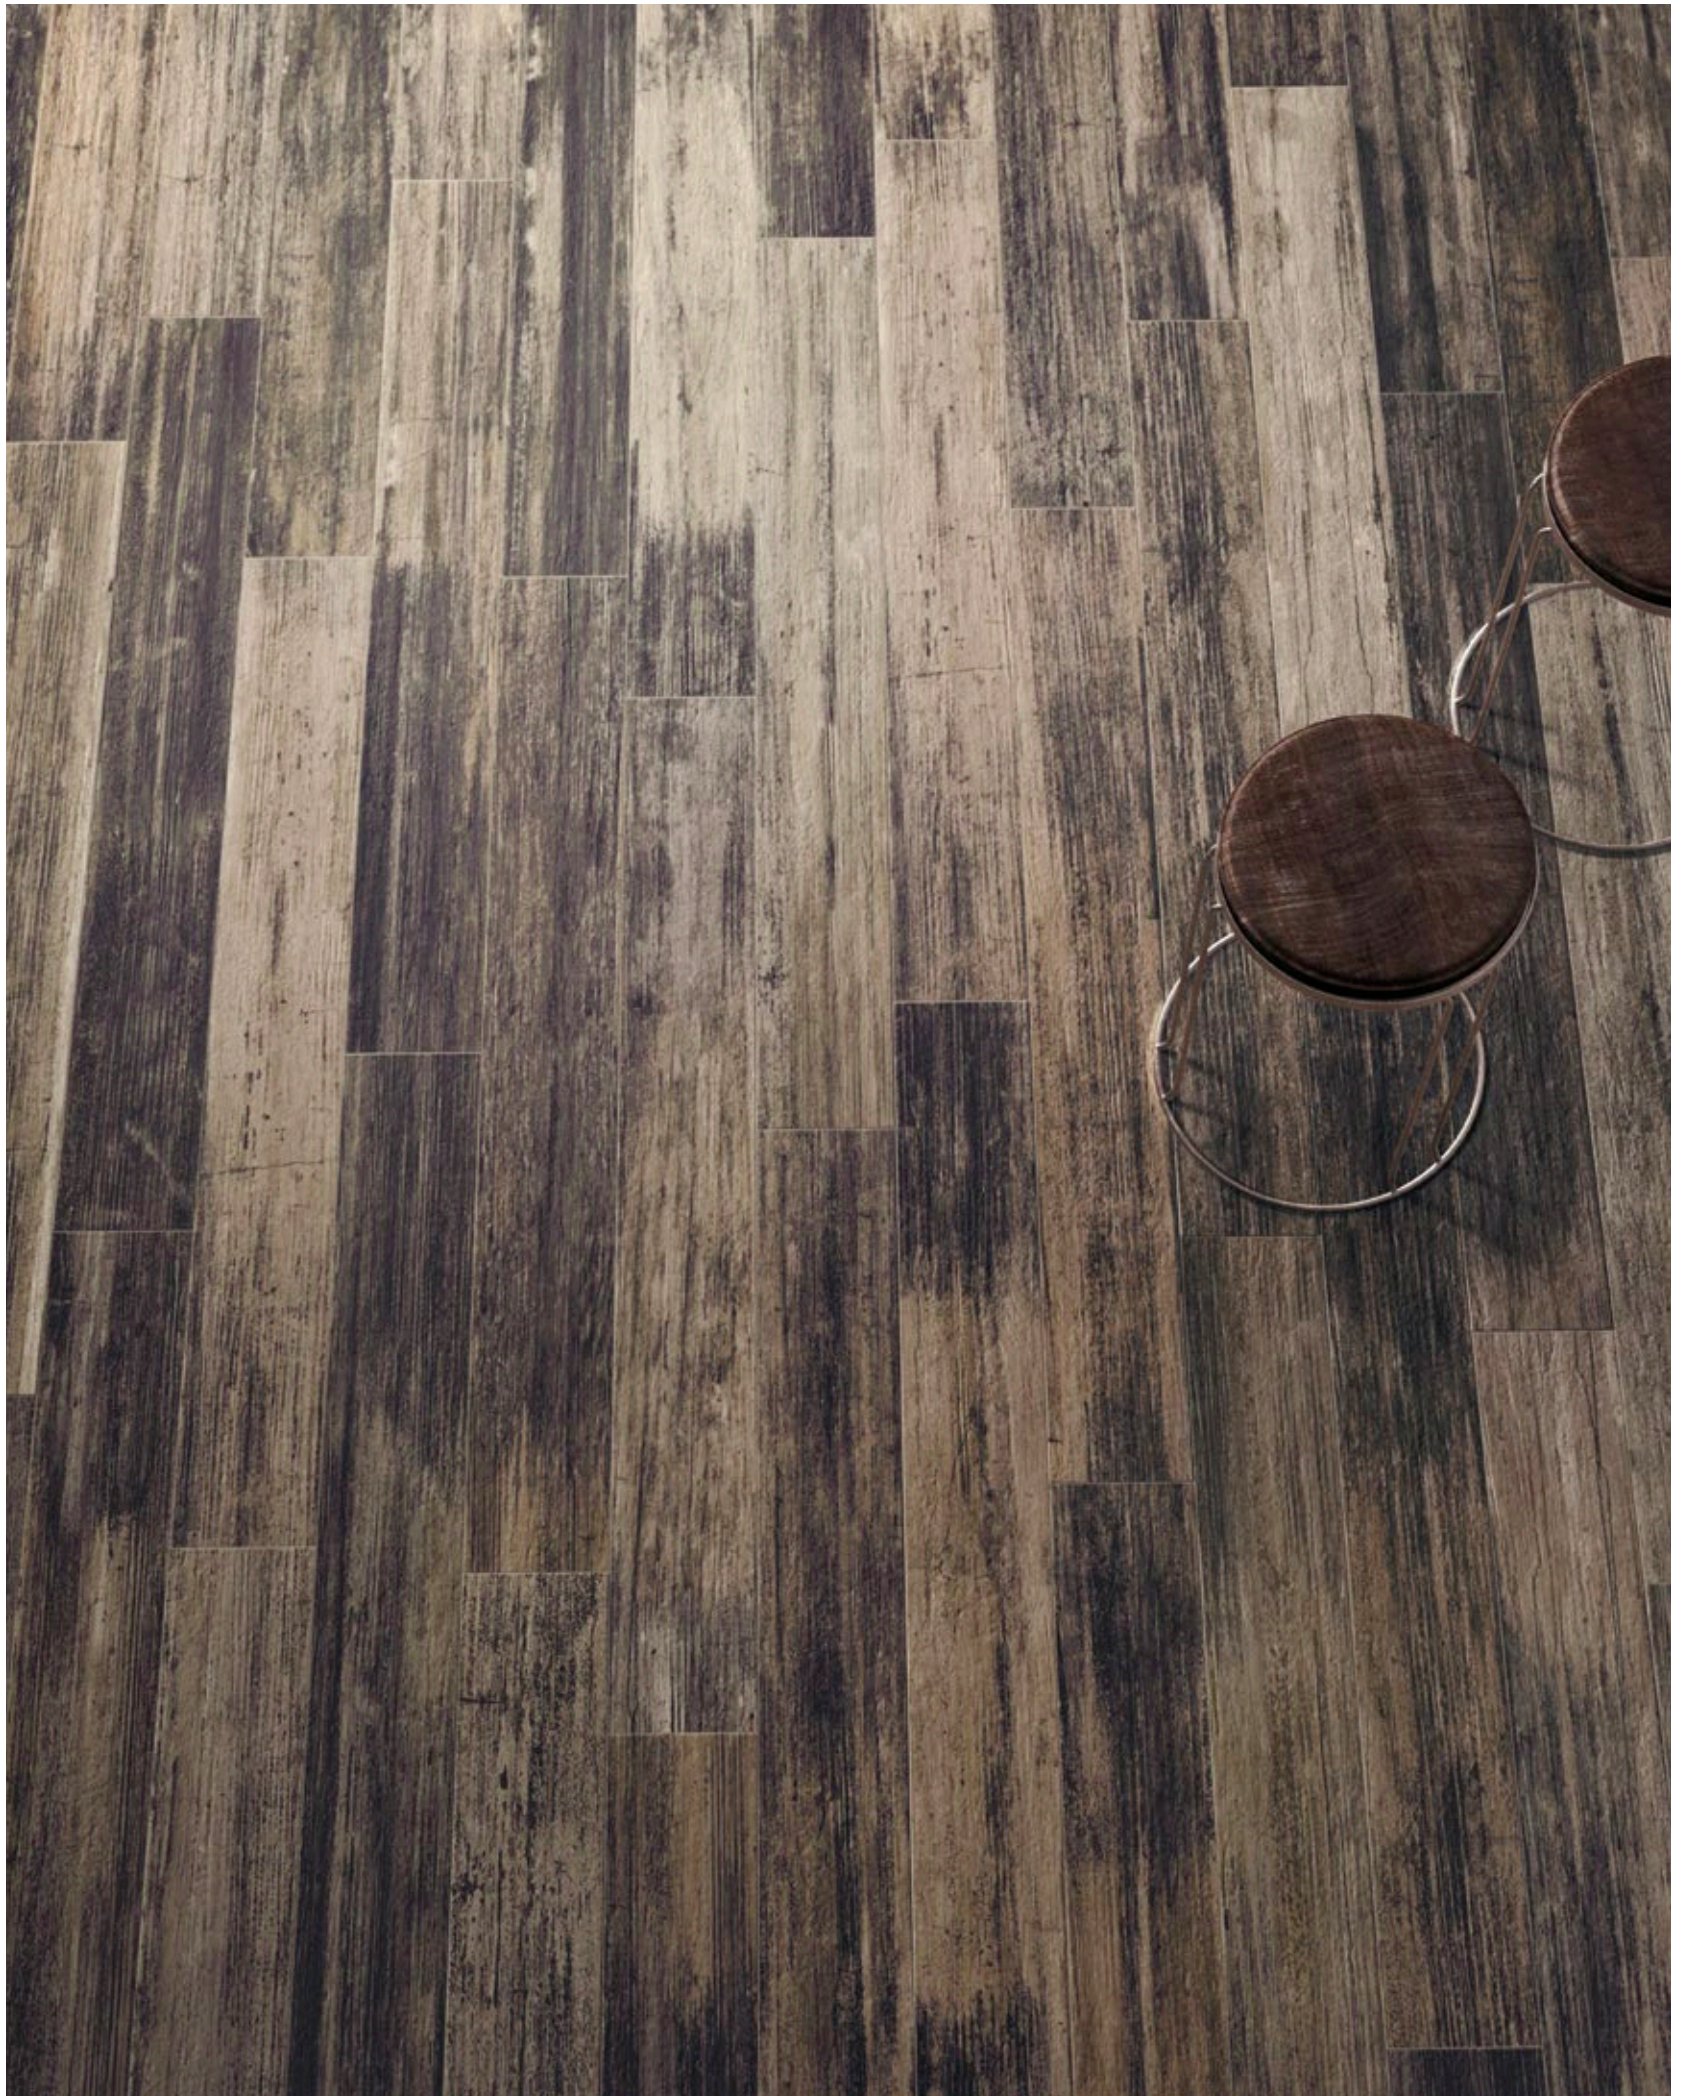

PICTART

Pictart Dark 760

#zip

#reuse

#HOMEMADE

EXTRA
comfortable
stonewashed
hidden zip

SKINNY
(but not tight!)
soft cotton
STRETCH
where needed

regularFIT