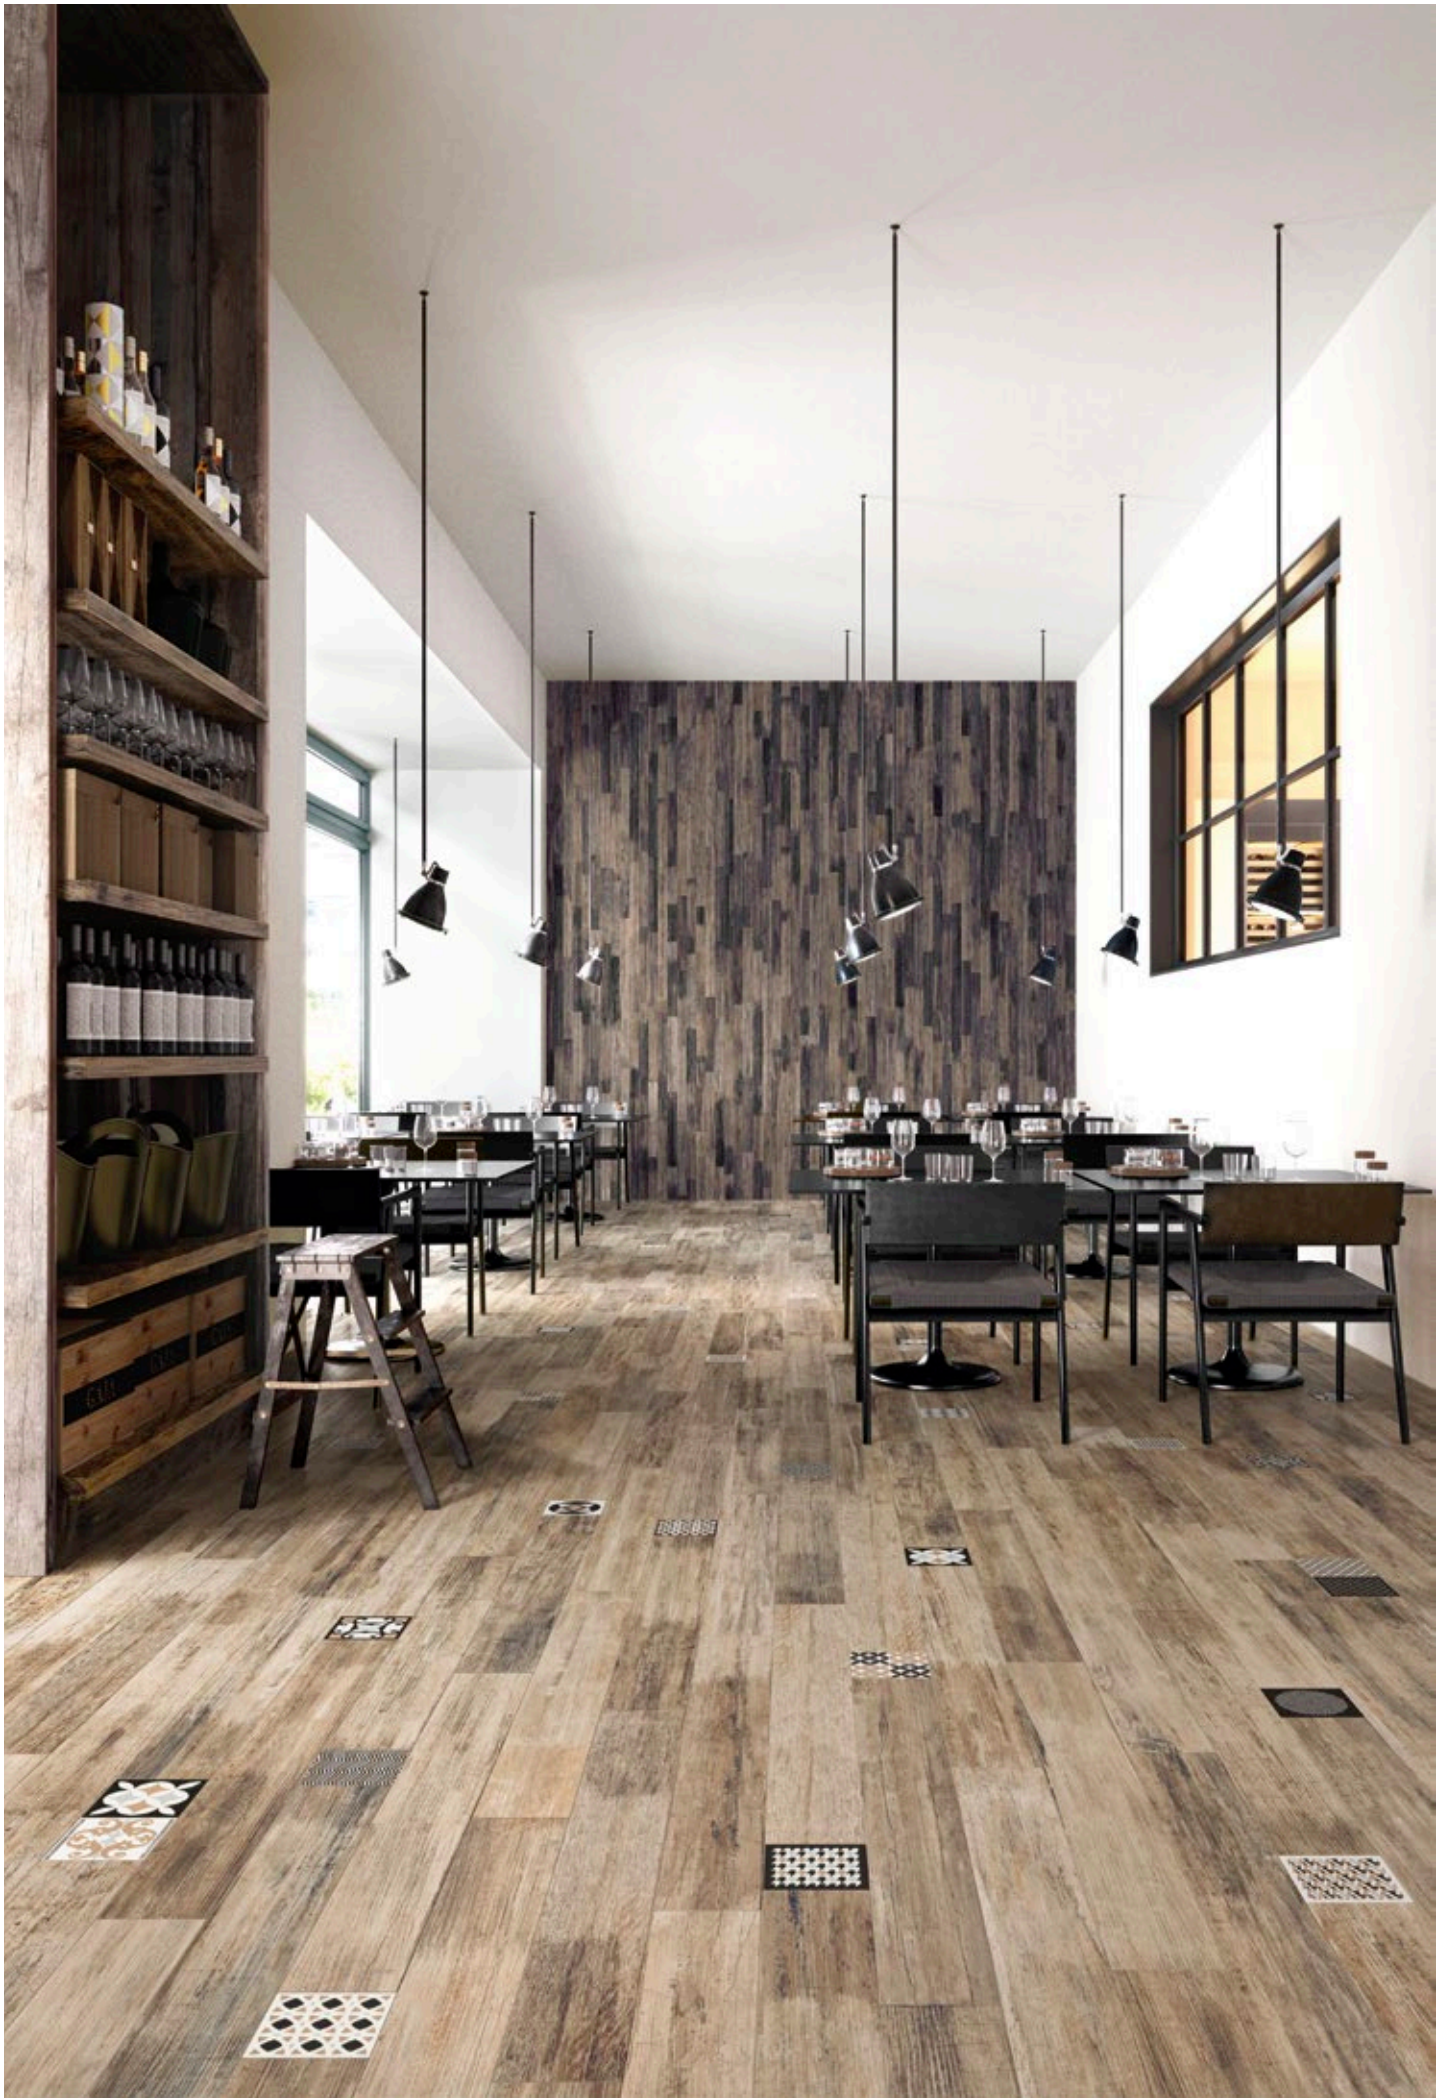

PICTART

Pictart Dark 760

#zip

#reuse

#HOMEMADE

EXTRA
comfortable
stonewashed
hidden zip

SKINNY
(but not tight!)
soft cotton
STRETCH
where needed

regularFIT