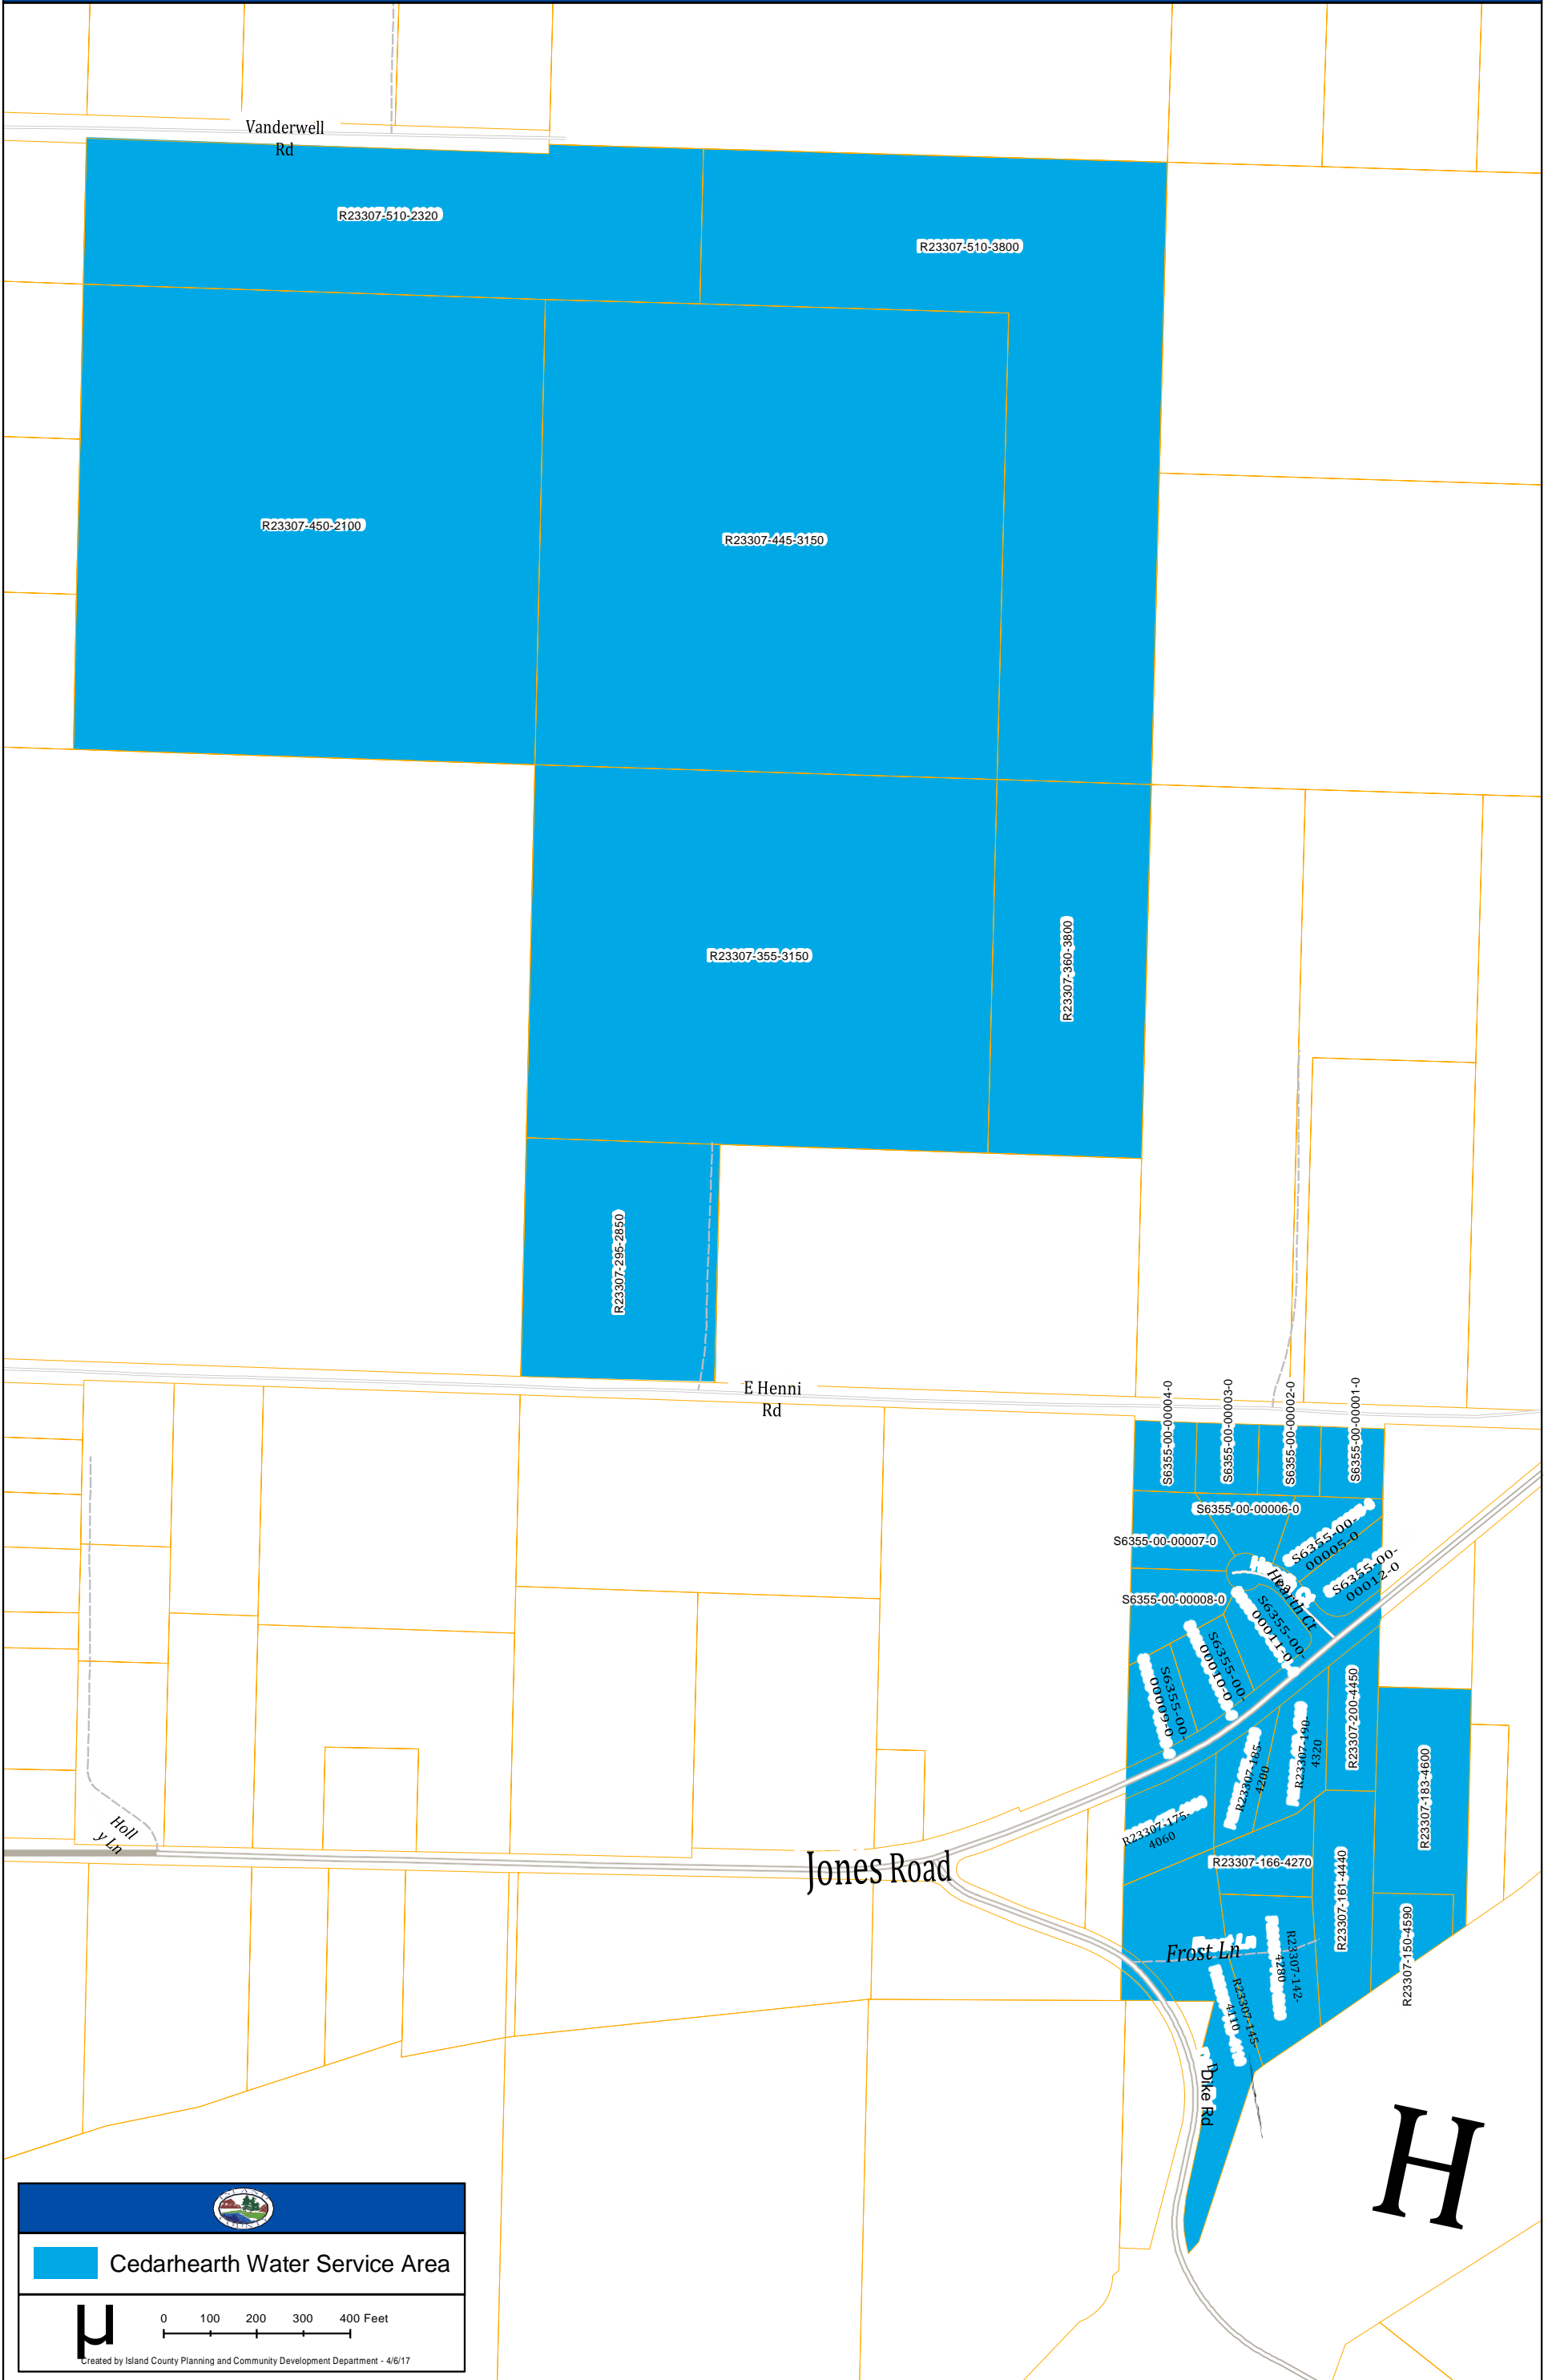

Cedarhearth Service Area

Cedarhearth Water Service Area

0 100 200 300 400 Feet

Created by Island County Planning and Community Development Department - 4/6/17