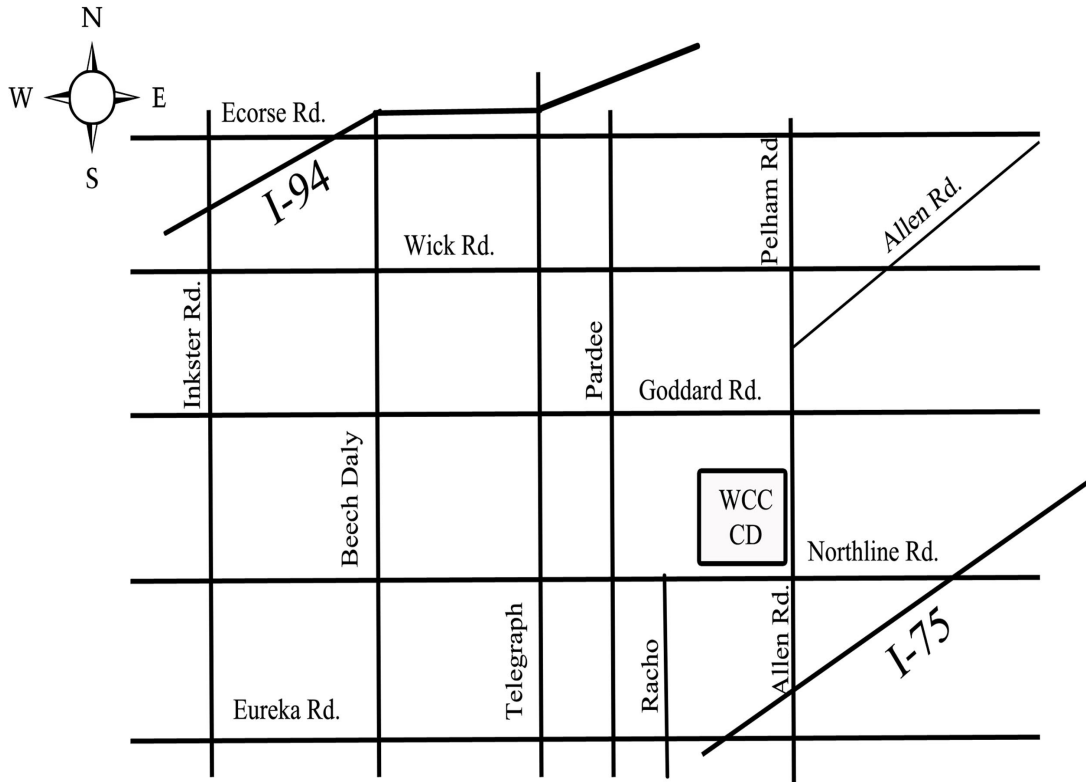

Wayne County Community College District, Downriver Campus
21000 Northline Road, Taylor, MI 48180

Map to Growing Great Gardens

Call if you need further directions! 734-383-5871

From the south: Take I-75 (North) to Northline Road (West) to WCCCD. Turn right into the main drive, bear to the right at the "Y" towards the EAST parking lot. Turn left into the EAST parking lot. Limited overflow may be available in the WEST lot.

From the west: Take I-94 (East) to Telegraph Road (South) to Northline (East) to WCCCD. Turn left into the main drive, bear to the right at the "Y" towards the EAST parking lot. Turn left into the EAST parking lot. Limited overflow may be available in the WEST lot.

From the northwest: Take I-96 (East) to Telegraph Road (South) to Northline (East) to WCCCD. Turn left into the main drive, bear to the right at the "Y" towards the EAST parking lot. Turn left into the EAST parking lot. Limited overflow may be available in the WEST lot.

From the north: Take I-75 (South) to Northline Road (West) to WCCCD. Turn right into the main drive, bear to the right at the "Y" towards the EAST parking lot. Turn left into the EAST parking lot. Limited overflow may be available in the WEST lot.

From the east: Take I-75 (North) to Northline Road (West) to WCCCD. Turn right into the main drive, bear to the right at the "Y" towards the EAST parking lot. Turn left into the EAST parking lot. Limited overflow may be available in the WEST lot.