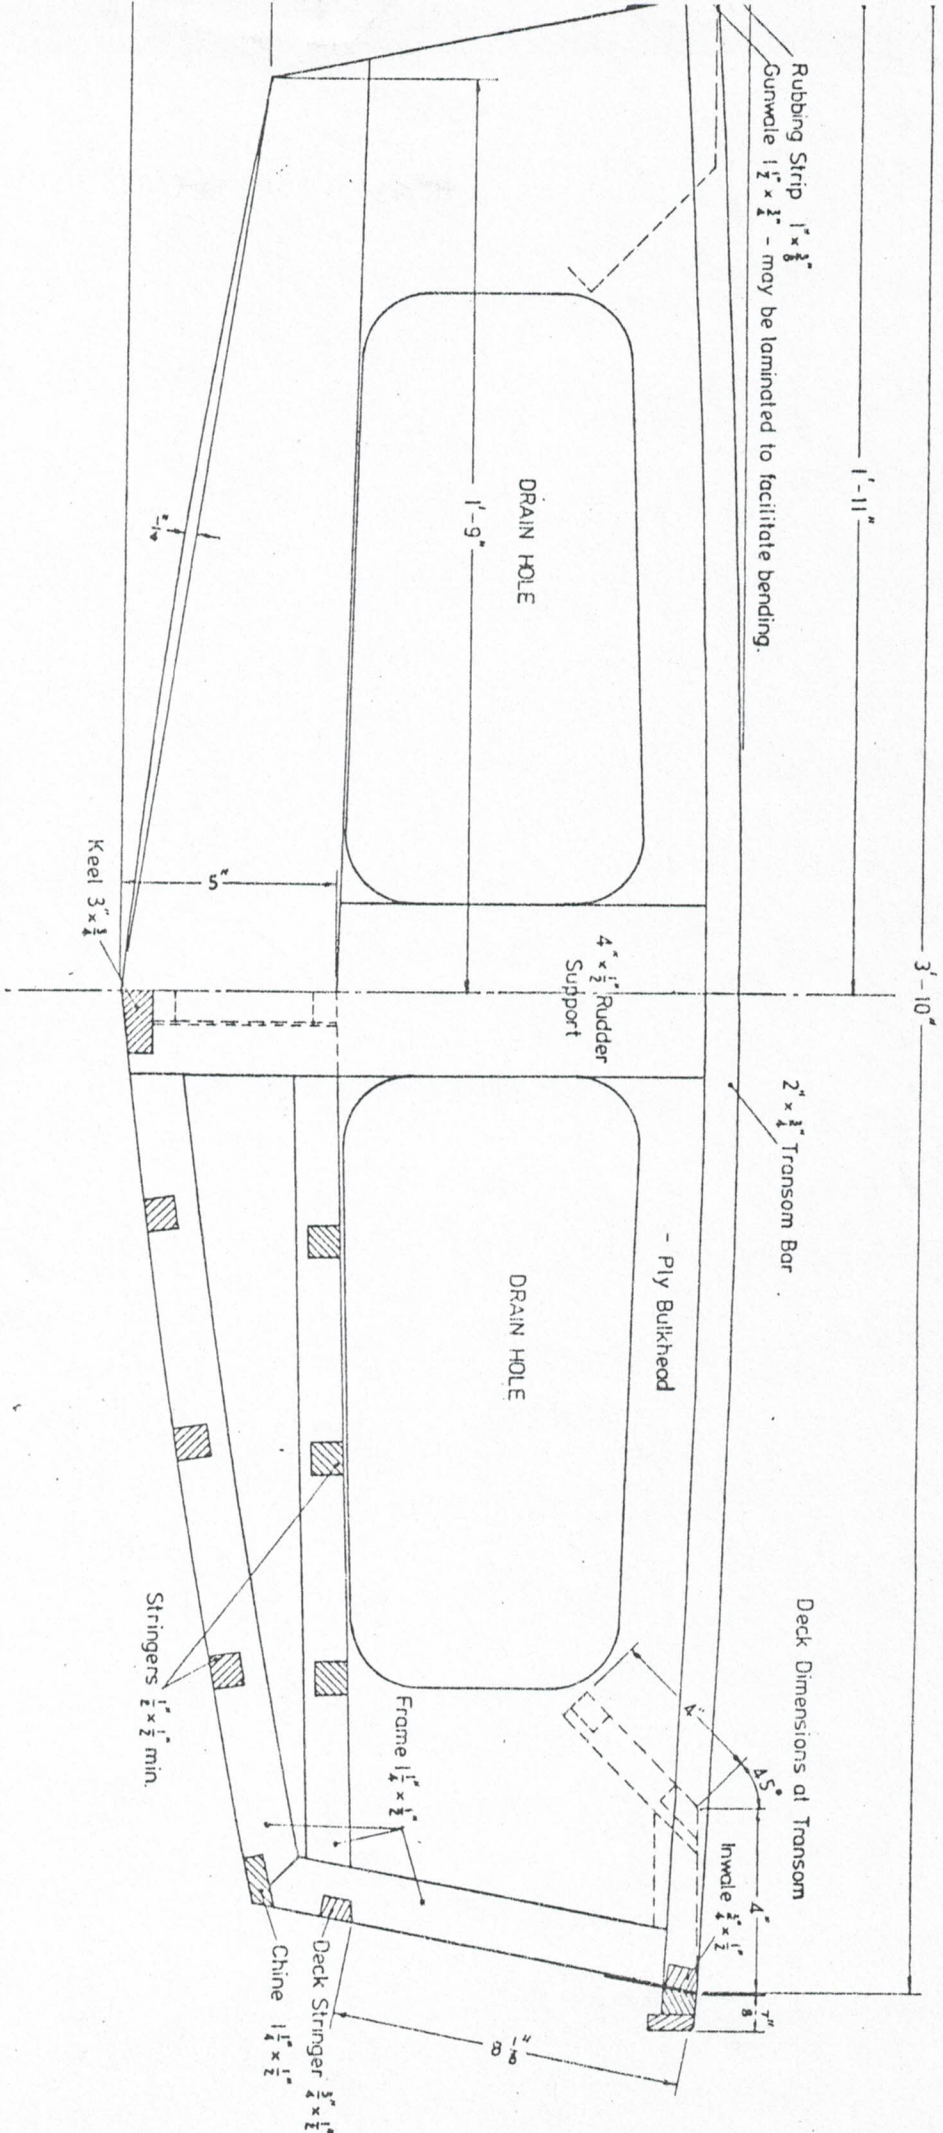

FRAME 1

FRAME 2

FRAME 4

- may be laminated to facilitate bending.

2'-6 1/2"

5'-0 1/2"

2'-1 1/2"

FRAME 5

FRAME 5

FRAME 7

FRAME 7

FRAME 8 (TRANSOM)

THE NATIONAL GWEN 12 YACHT ASSOCIATION OF AUSTRALIA

drawn : N Senior

September 1977

FRAME 8 (TRANSOM)