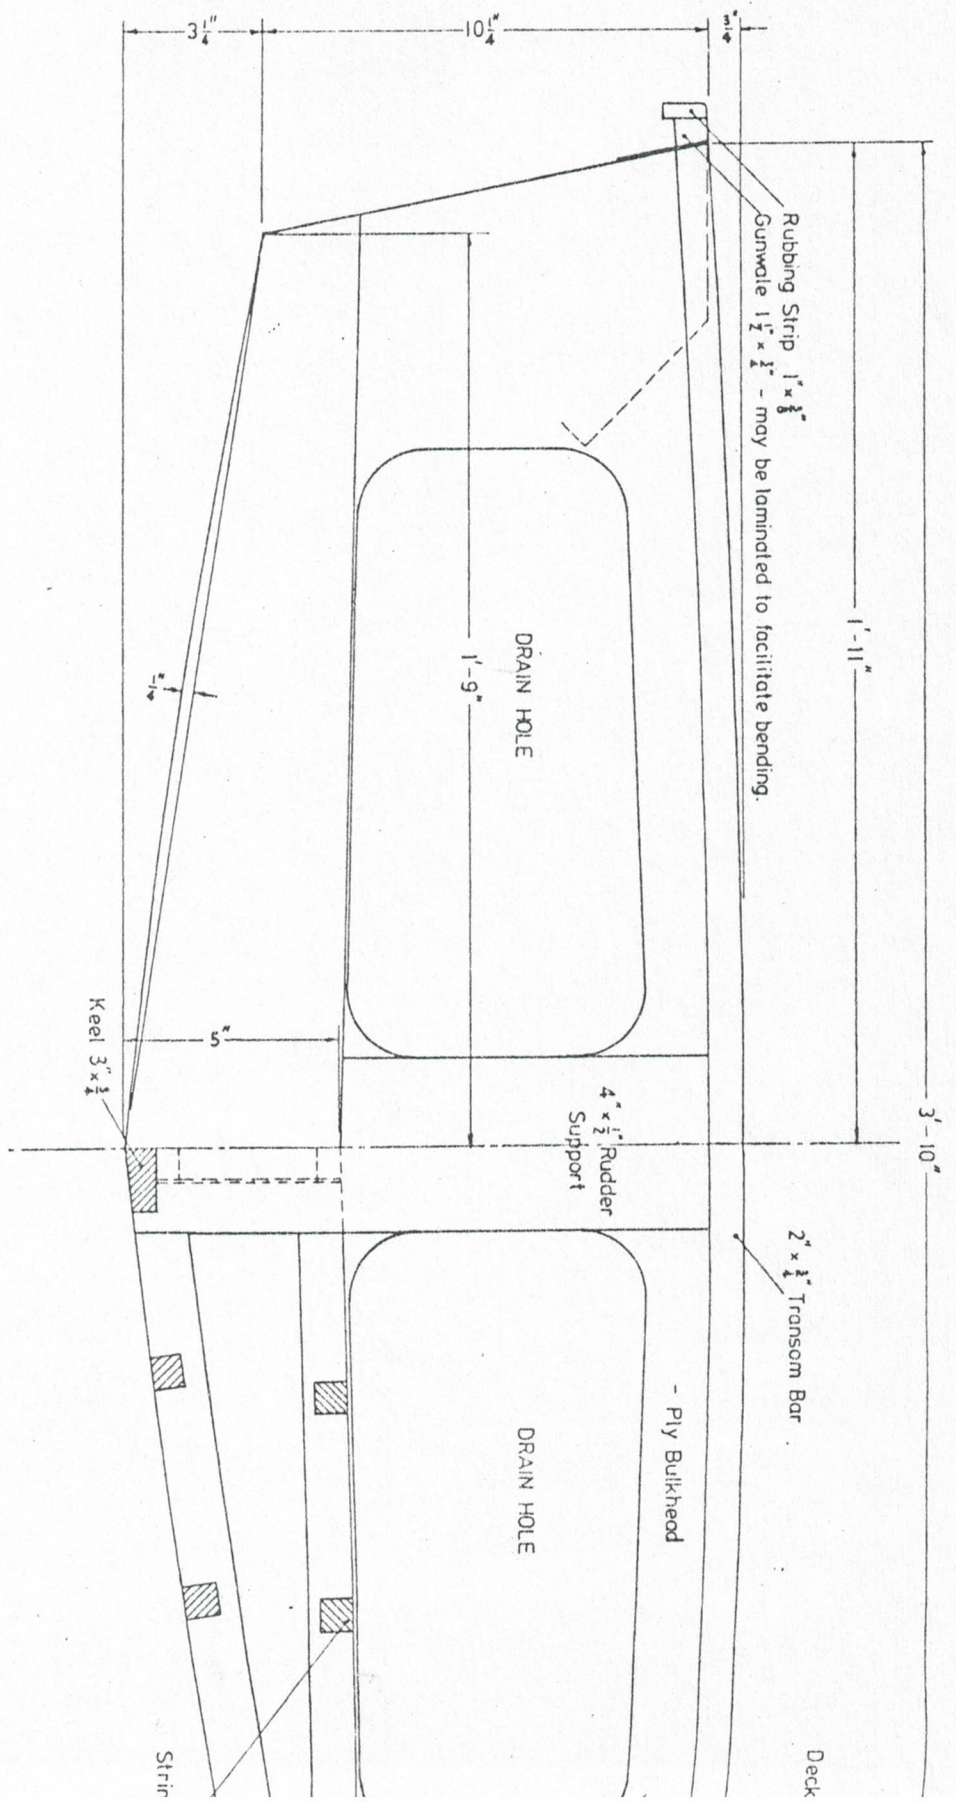

FRAME 1

FRAME 2

FRAME 4

- may be laminated to facilitate bending.

2'-6 1/2"

5'-0 1/2"

2'-1 1/2"

FRAME 5

FRAME 5

FRAME 7

FRAME 7

FRAME 8 (TRANSOM)

THE NATIONAL GWEN 12 YACHT ASSOCIATION OF AUSTRALIA

drawn : N Senior

September 1977

FRAME 8 (TRANSOM)