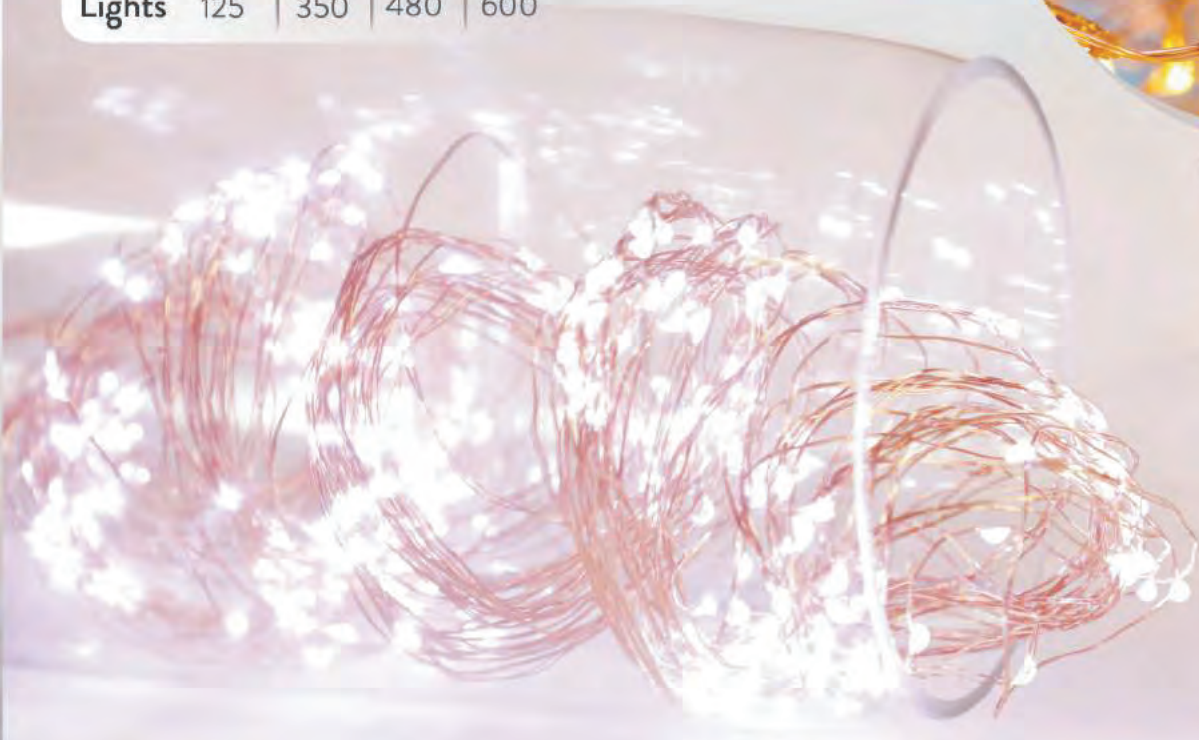

Timer Or Static Settings
Available On Controller