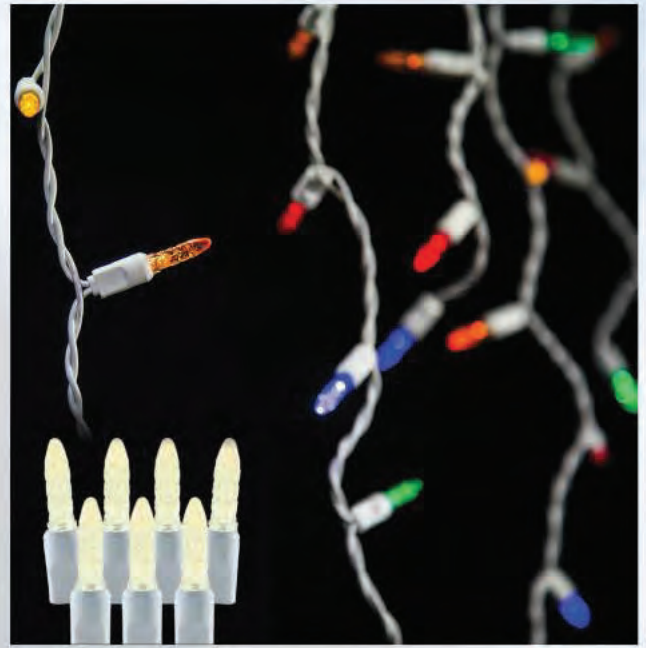

Specs

	Light	Spacing
Conical "D" Battery	50	4"
Short M5 "AA" Battery	20	5"

Pro Christmas™ Icicle Lights

9, 15, & 18 Inch Drop Combination

Light	Watt	Spacing	Color Options Available
70	4.80	4"	White Wire: Warm White, Pure White, Multi, Red, Green, Blue, Purple, Pink, Green/Pure White, Red/Pure White, Blue/Pure White, Red/White/Blue Twinkle: Warm White, Pure White