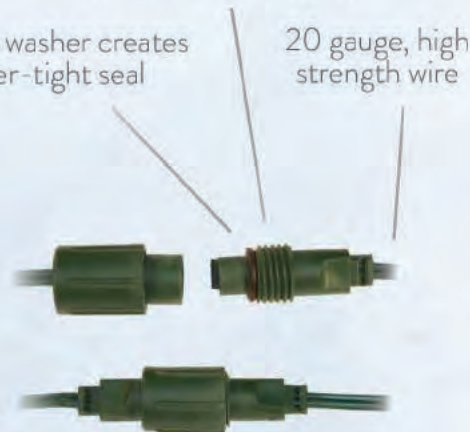

RY Coaxial LED Lights & Hardware: Watertight coaxial connection between lights prevents moisture related issues and screw tight connections prevent sets from unplugging from one another even in the harshest winter conditions.

Threaded connection prevents lights from unplugging

Rubber washer creates water-tight seal

20 gauge, high strength wire

Connector Hardware

- LED Extension Cord 12' - RY
- LED Extension Cord 20' - RY
- LED Extension Cord 50' - RY
- LED Extension Cord 6' - RY
- 2' Power Cord - RY
- 5' Power Cord - RY
- X Connector - RY
- Y Connector - RY