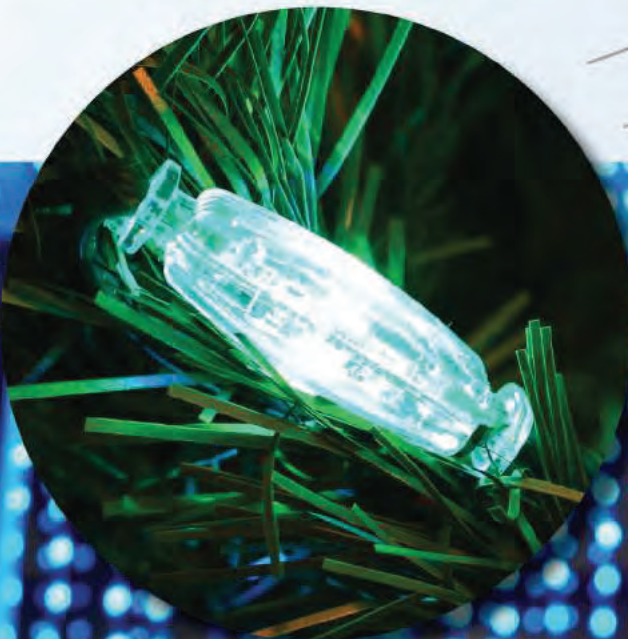

Bringing Your Vision To Light

*Visit our website for full RGB details!