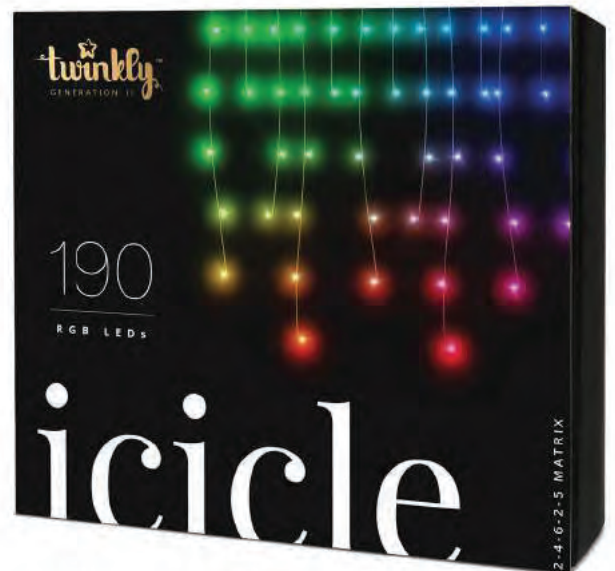

Twinkly Retail

The Future Of Lighting Is Here! Twinkly retail grade lights are designed for the cost-conscious consumer that wants to have fully functional RGB Christmas lights, but at a price point better suited for regular residential use.

One App, Countless Effects - Take control of your lights and share an endless number of effects!

Free App connects to the controller and allows you to manage the animations directly from the personal device in a matter of seconds.