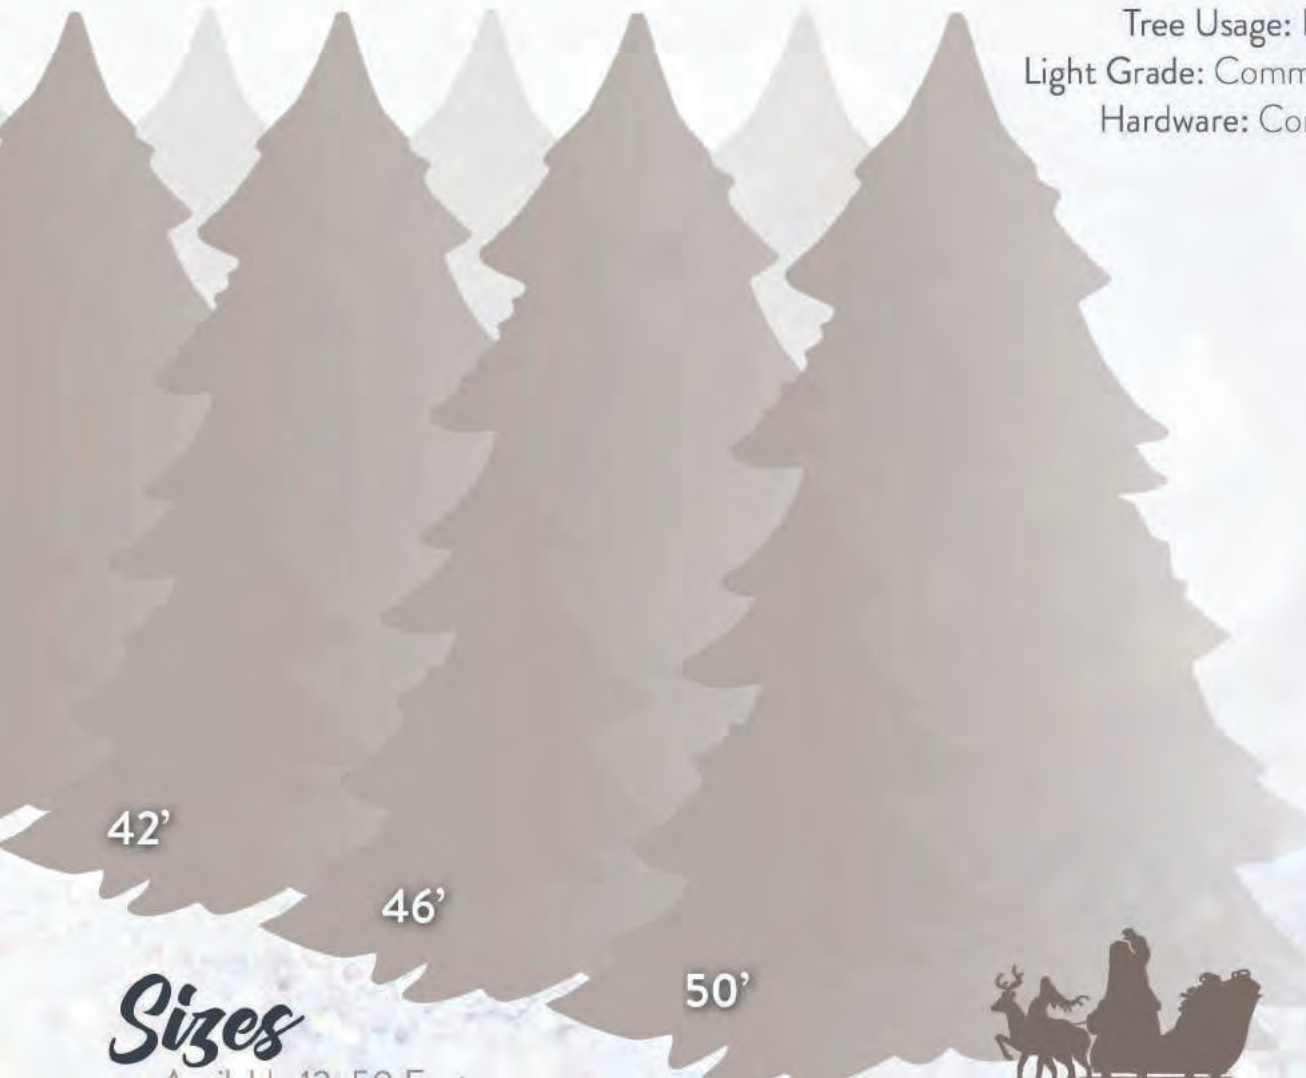

Tree Usage: Indoor/Outdoor
Light Grade: Commercial Long Life
Hardware: Commercial Grade

Sizes

Available 12-50 Feet