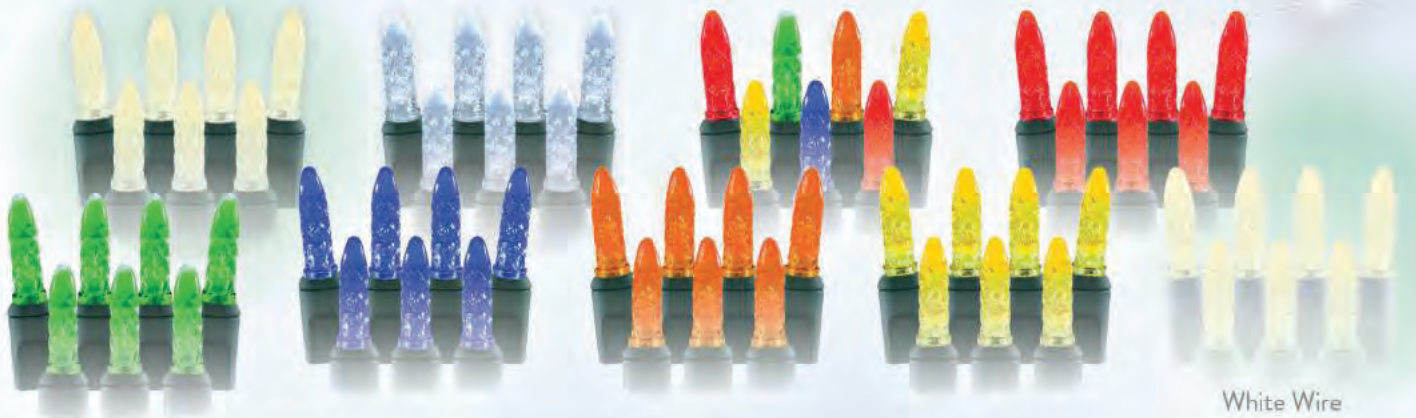

PRO Christmas™ M5 LEDs