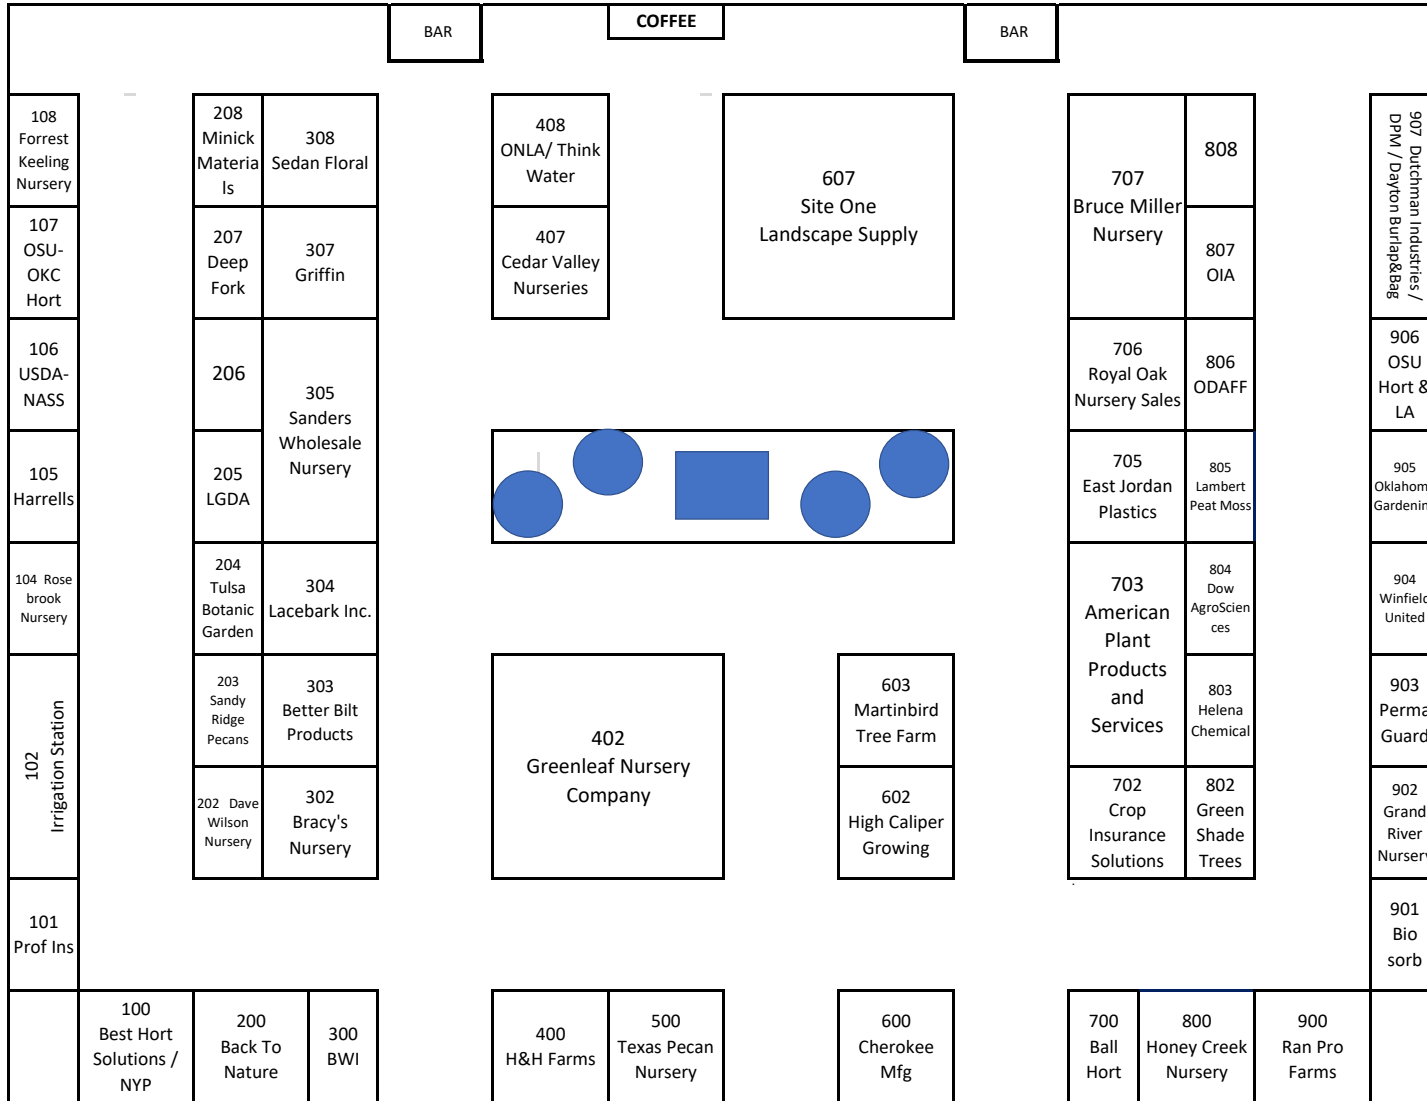

HOTEL ENTRANCE

REGISTRATION

1000 Van Bloem

1001 Summit / Millertime

1003 US Cellular

1004 Berger

1005 Rain Bird