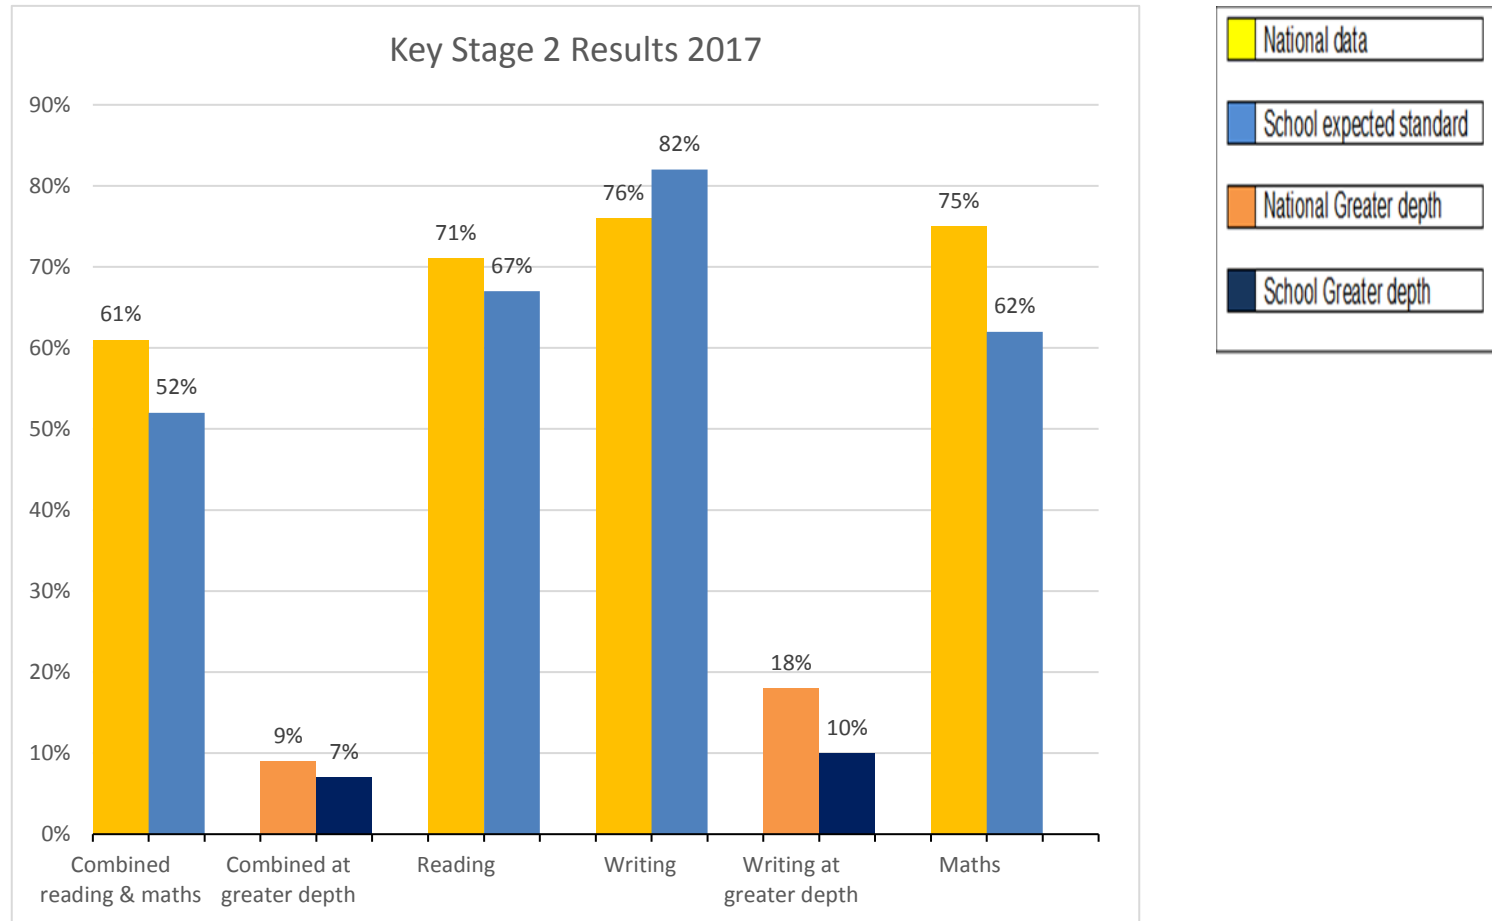

## St. Mary's Island (CEA) Primary School

**St. Mary's Island (CEA) Primary School**

Medway Secondary Selection Test	50%
---------------------------------	-----