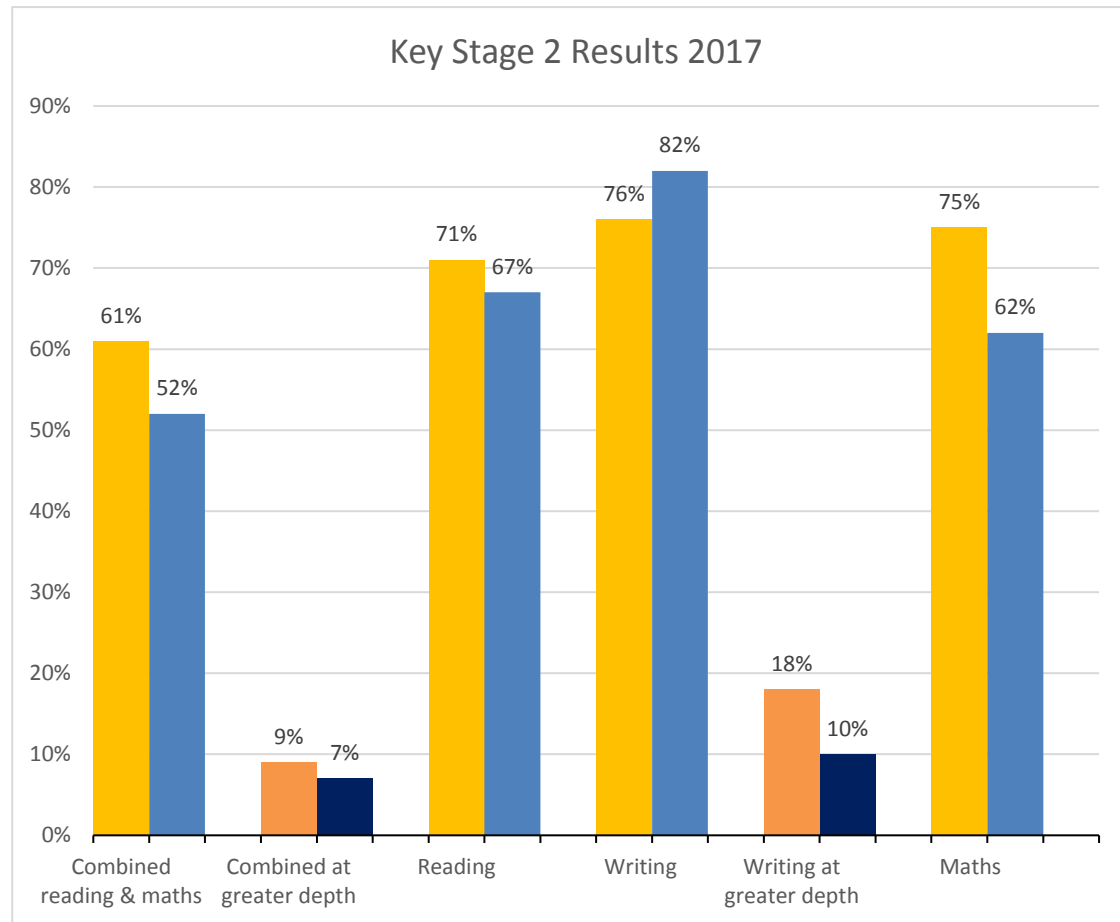

## St. Mary's Island (CEA) Primary School

**St. Mary's Island (CEA) Primary School**

**September 2017**

Medway Secondary Selection Test (PESE 11+)	50%
--	-----