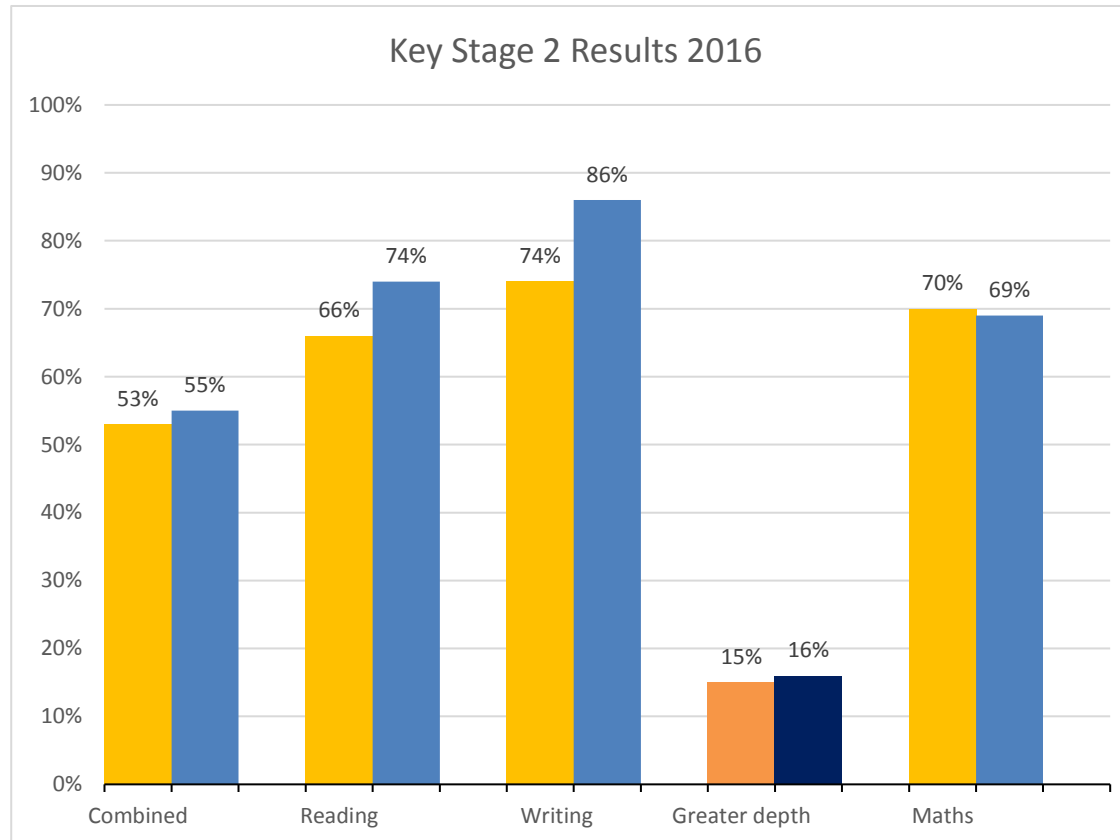

St. Mary's Island (CEA) Primary School