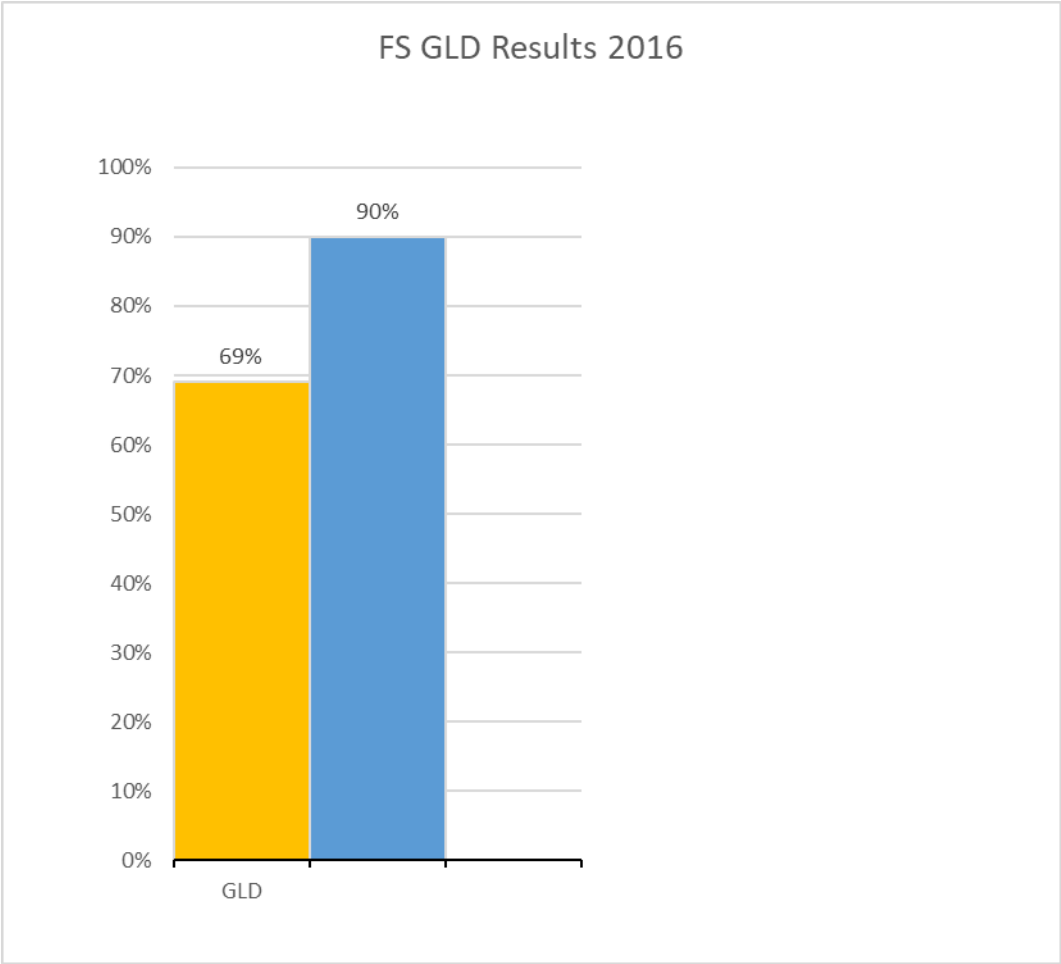

St. Mary's Island (CEA) Primary School