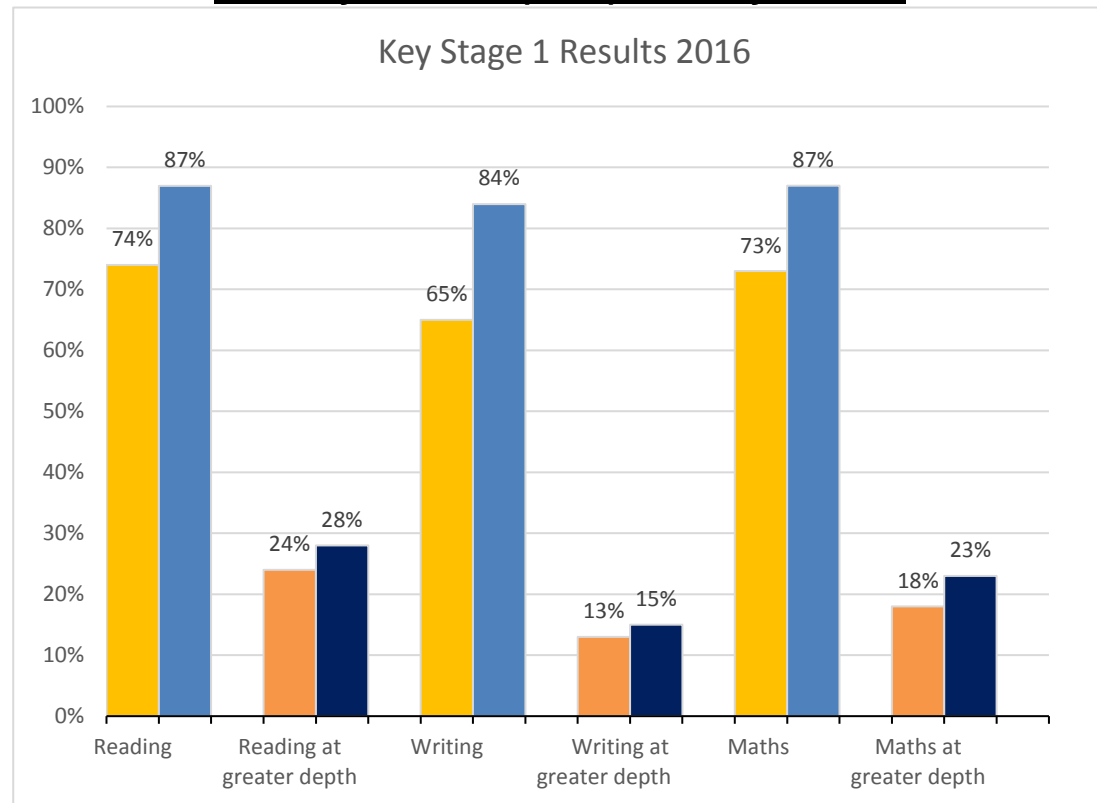

St. Mary's Island (CEA) Primary School