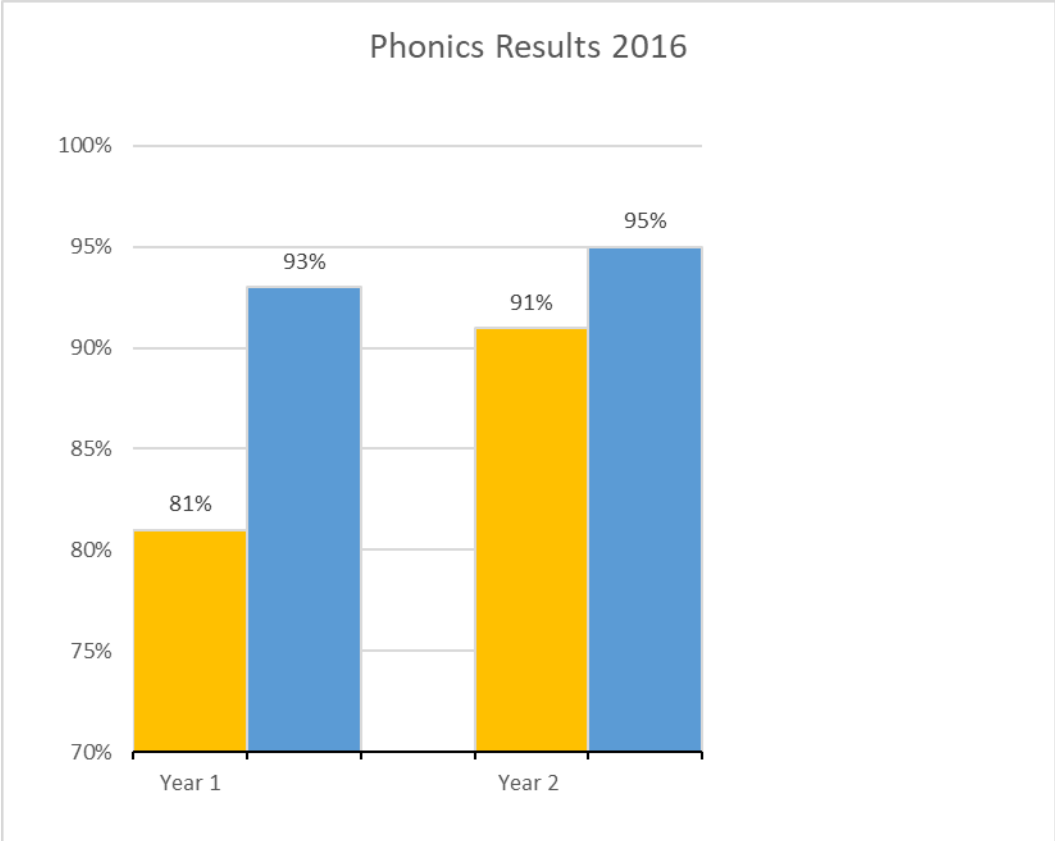

St. Mary's Island (CEA) Primary School