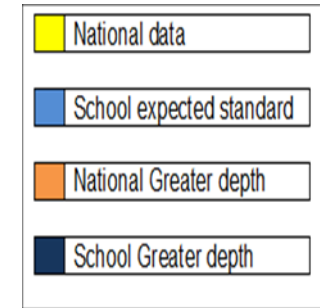

St. Mary's Island (CEA) Primary School

St. Mary's Island (CEA) Primary School

St. Mary's Island (CEA) Primary School

St. Mary's Island (CEA) Primary School

St. Mary's Island (CEA) Primary School

September 2016

Medway Secondary Selection Test (PESE 11+)	48%
--------------------------------------------	-----