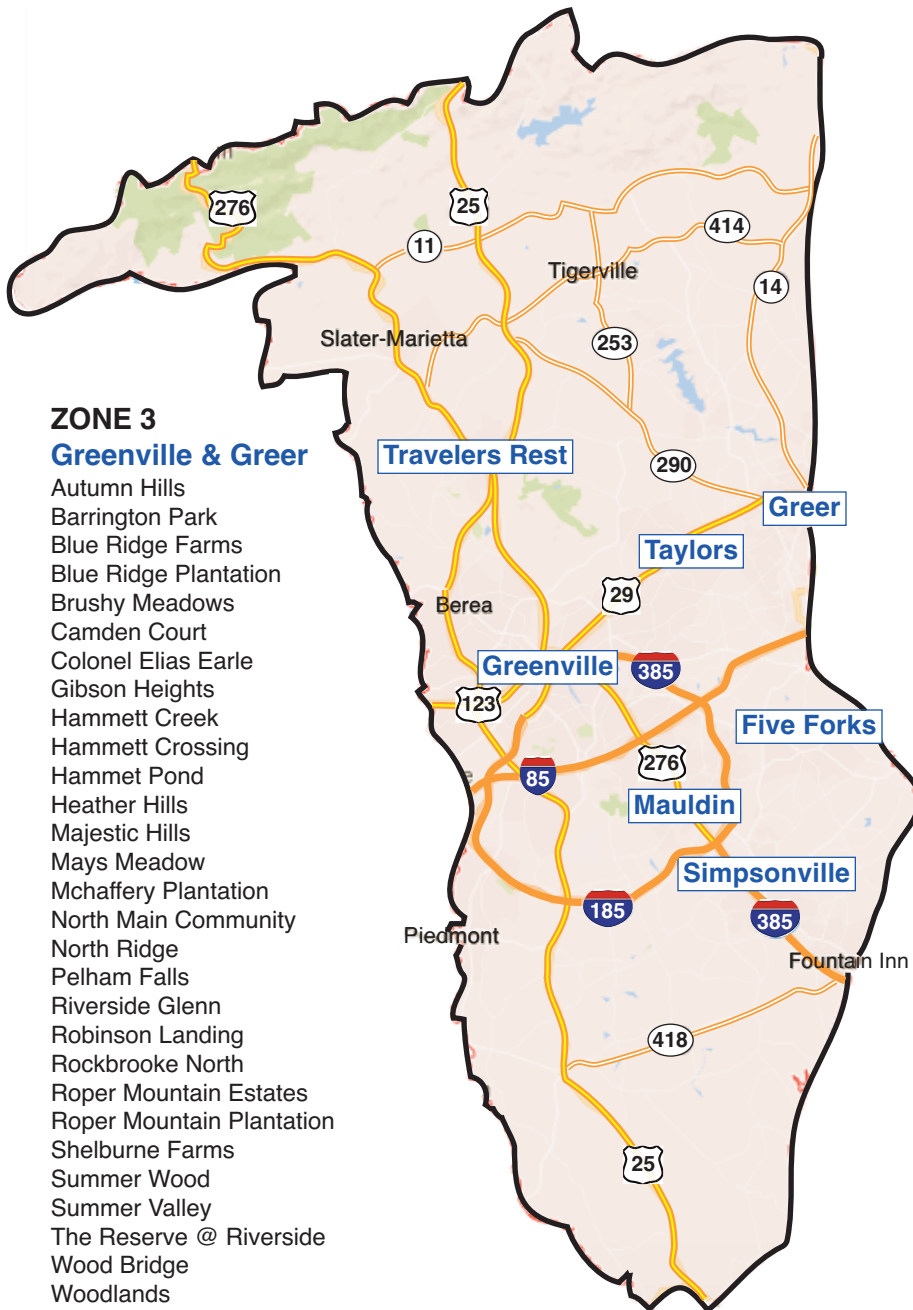

the Community Connector

864-438-0602

Your Local Upstate Neighborhood Newsletter

Neighborhood Distribution by Zone

ZONE 3 Greenville & Greer

- Autumn Hills
- Barrington Park
- Blue Ridge Farms
- Blue Ridge Plantation
- Brushy Meadows
- Camden Court
- Colonel Elias Earle
- Gibson Heights
- Hammett Creek
- Hammett Crossing
- Hammet Pond
- Heather Hills
- Majestic Hills
- Mays Meadow
- Mchaffery Plantation
- North Main Community
- North Ridge
- Pelham Falls
- Riverside Glenn
- Robinson Landing
- Rockbrooke North
- Roper Mountain Estates
- Roper Mountain Plantation
- Shelburne Farms
- Summer Wood
- Summer Valley
- The Reserve @ Riverside
- Wood Bridge
- Woodlands at Walnut Cove

ZONE 1 Simpsonville & Mauldin

- Brentmoor
- Brooks/Autumn Woods
- Cedar Cove
- Chancellor's Park
- Forrester Woods
- Fox Dale
- Glen Meadows
- Griffin Park
- Heritage Point
- Hunters Woods
- Laurel Meadows
- Long Creek Plantation
- Morning Mist
- Neely Farms
- Remington Ranch
- River Ridge
- River Shoals
- Saddler's Ridge
- Sanibel Oaks
- Southern Oaks Plantation
- Standing Springs
- Sycamore Ridge
- Vermont
- Weatherstone
- Whisper Walk

ZONE 2 Five Forks

- Asheton Lakes
- Asheton Springs
- Autumn Trace
- Boxwood
- Gilder Creek Farms
- Heritage Lakes
- Highland Creek
- Holly Trace
- Holly Tree
- Kilgore Farms
- Orchard Farms
- River Walk
- Sparrows Point
- Squires Creek
- Stonehaven
- Stonewyck
- Twin Creeks
- Waverly Hall
- Woodruff Lake

**Total Distribution:
Over 16,000 homes**