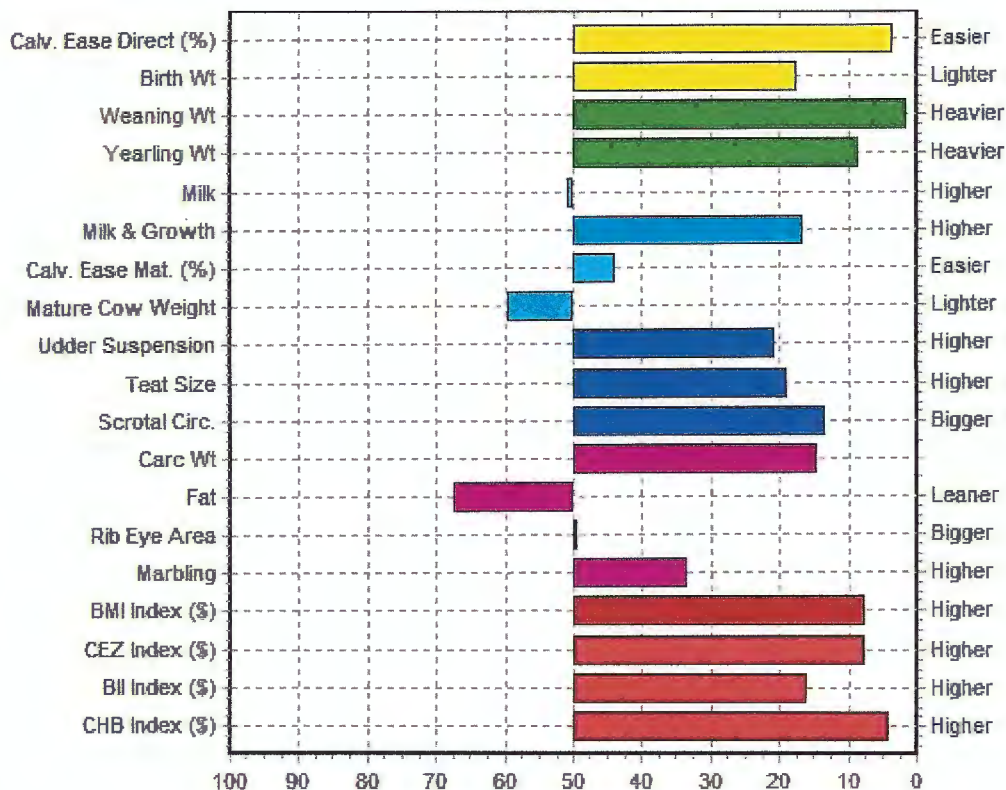

EPDS AS OF 2/15/17

50th Percentile is the Breed Avg. EPDs for 2015 Born Calves