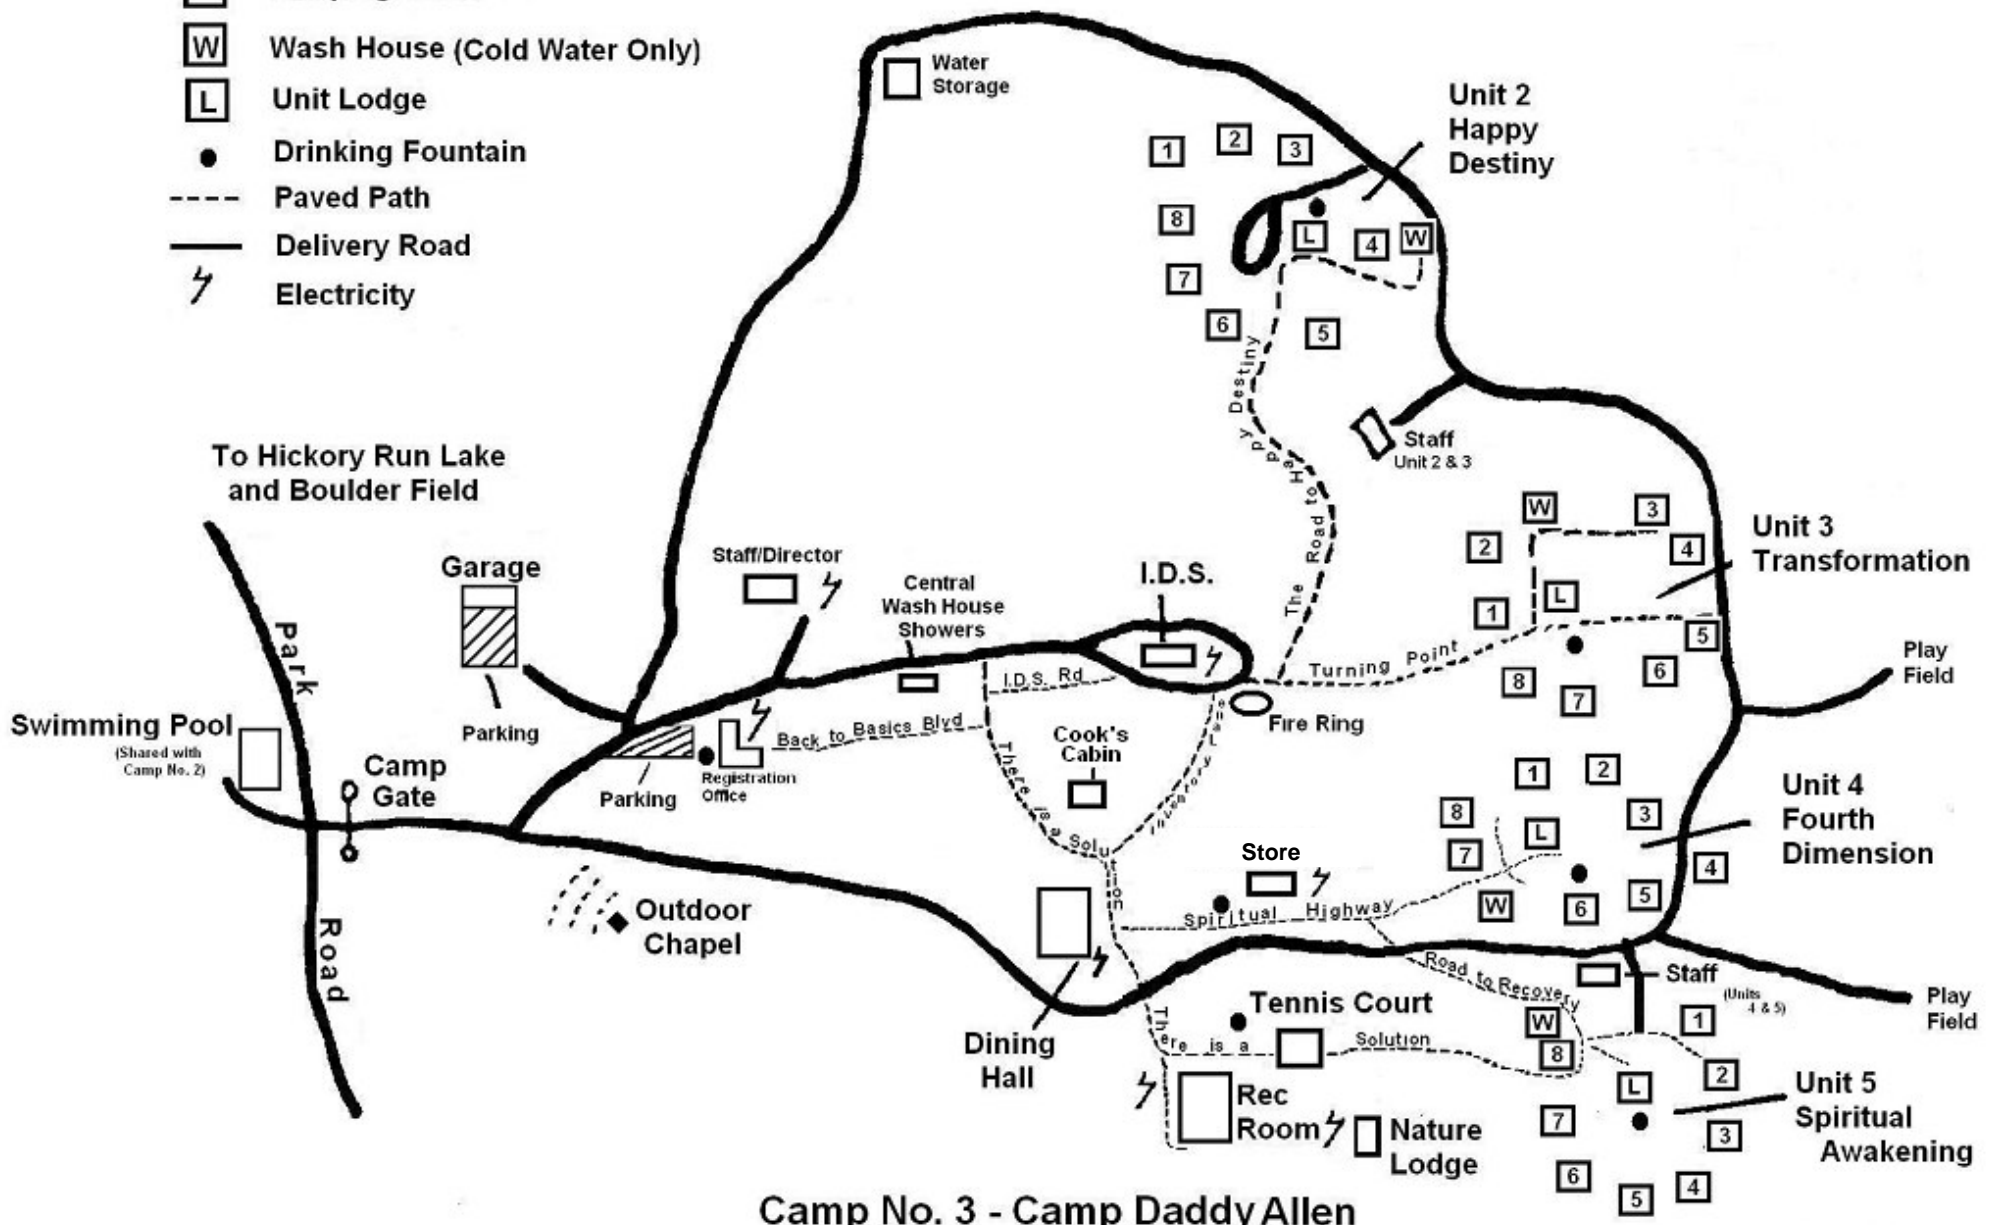

Hickory Run State Park

RR1, Box 81, White Haven, PA, 18661-9712
570-443-0400

-  Sleeping Cabin
-  Wash House (Cold Water Only)
-  Unit Lodge
-  Drinking Fountain
-  Paved Path
-  Delivery Road
-  Electricity

Camp No. 3 - Camp Daddy Allen