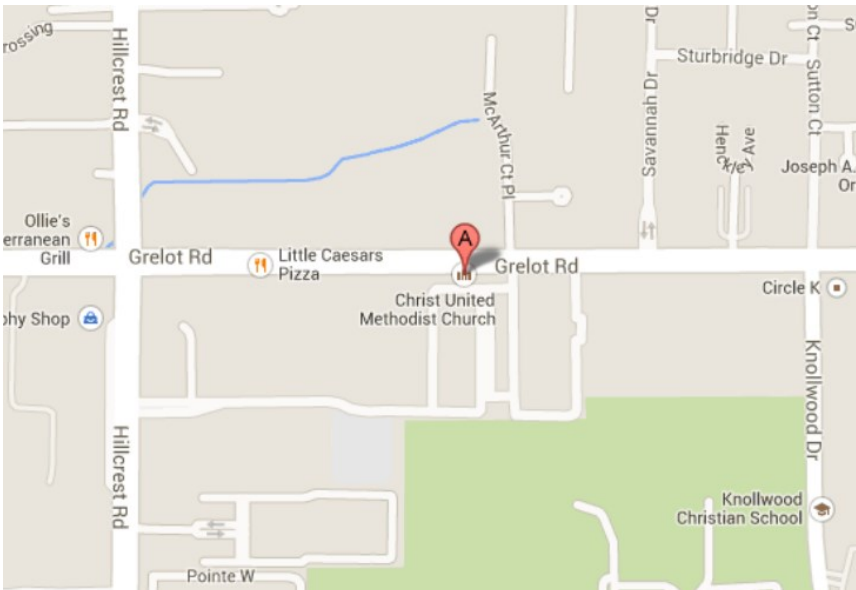

Don't forget to send me pictures of your orchids or favorite article for our website and newsletter.

www.Mobile-Area-Orchid-Society.org

hnstephens1950@bellsouth.net

Christ United Methodist Church map

Church Room A201 directly behind the Sanctuary. You may be able to enter the building at the end opposite the Sanctuary. This is where Beverly and I entered last time we were here in room A204.