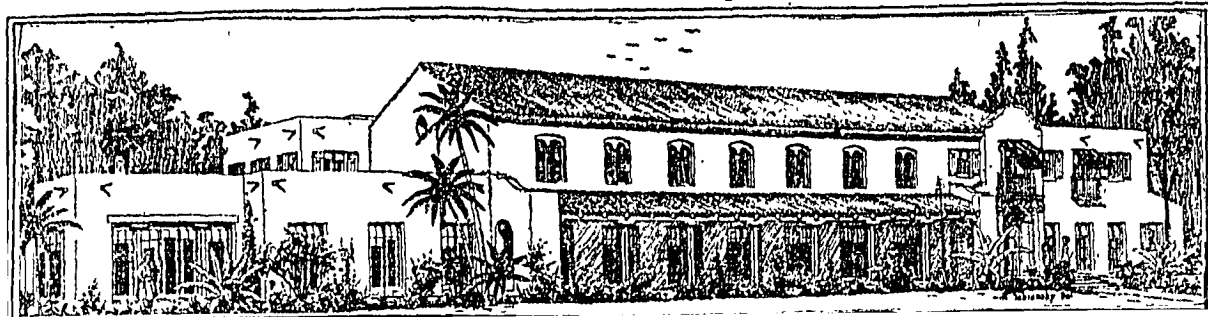

New California Country Clubhouse.

California Country Club.

Dorhill Home.

Proposed home for suburban organization soon to be erected near Culver City; H. H. Whiteley, designer
Lower building is new home for Leo Smith at Hollywood; Arthur R. Kelly, architect.

COUNTRY CLUB TO HAVE FINE HOME.

SPANISH TYPE BUILDING SE- LECTED FOR NEW SUBURBAN ORGANIZATION.

Construction is expected to start soon on the clubhouse to be erected near Culver City for the recently-organized California Country Club. The club grounds and golf course comprise a site of fifty-seven acres just off the National boulevard at the outskirts of Los Angeles.

The new building has been designed along the Spanish patio style of architecture, to harmonize with the landscape and afford ready access from both front and rear. The plans, prepared by H. H. Whiteley, call for an expenditure of approximately \$45,000. There will be a lounging-room, 40x70 feet, a main dining-room, large entrance hall and card room, all of which may be arranged into one large assembly room, 40x115 feet, on the occasion of large entertainments. All these rooms open onto the patio through French doors.