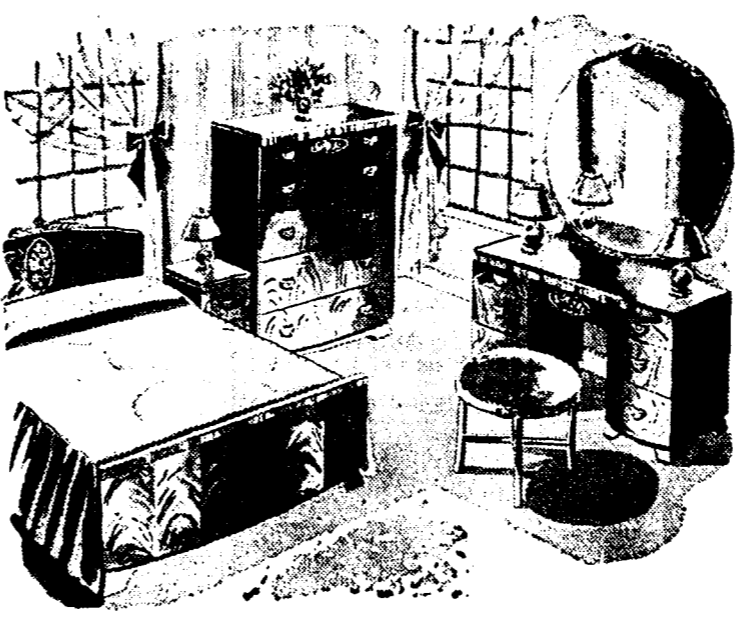

**Rich Walnut Veneer Finish
3-Piece Bedroom Set**

Look for the mark of top-notch quality in every line and detail of this handsome 3-piece, modern bedroom suite. Beautiful, matched walnut veneers. Roomy, five-drawer chest and seven-drawer vanity. Large, heavy plate glass mirror.

144⁸⁸
28.88 DOWN,
Sears
Easy Terms

Vanity Bench 10.95
Nite Stand 14.95
4-pc. Twin Set 174.88

Regular $119 Solitaire-Set, Gold-Mounted

1/4-Carat Diamond Rings

Fiery, superb quality solitaire-set blazing diamond at a sensationally low price. Brilliantly cut diamond fish-tail set in gleaming 14-carat white or yellow gold mounting. Simplicity of cut and graceful line of mounting give this ring an appearance of distinction.

$75

Subject to Federal Excise Tax

SEARS GUARANTEE—With each 1/20 carat or larger diamond we give a certificate of guarantee stating weight, quality, price paid, registration numbers and details of our trade-in plan.