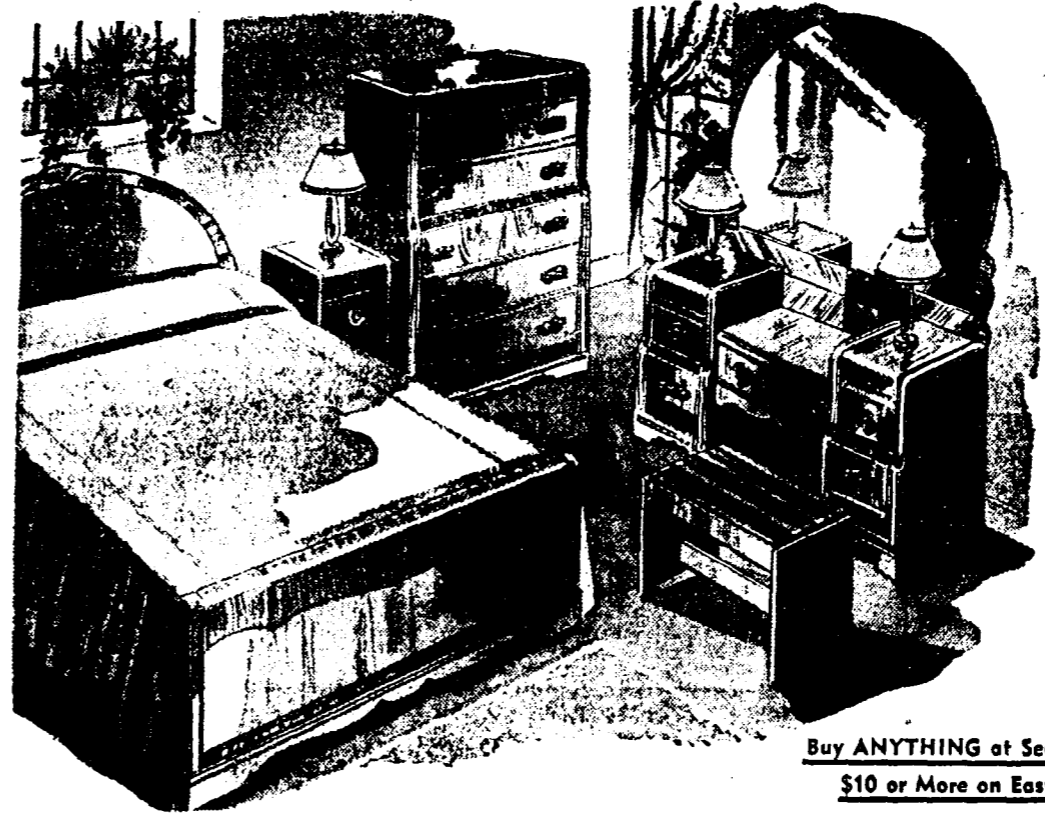

3-Pc. Bleached Mahogany Bedroom

179⁸⁸
37.88 DOWN,
Sears
Easy Terms

Massive, modern-style bedroom suite. Constructed of beautiful bleached mahogany veneer. Soft, neutral shade that harmonizes with any decorating scheme. Heavy waterfall front. Five-drawer chest—easy sliding. Large 48-inch mirrored vanity.

Bench 5.88 Nite Stand 9.88
4-Pc. Twin Set 209.88

Buy ANYTHING at Sears Totalling $10 or More on Easy Terms.

**Innerspring Combination
Mattress and Boxspring**

You'll find every feature for sound, healthful slumber in this comfortable coil-spring mattress and box spring combination. Heavy pre-built border, sisal insulation, inner-roll construction, heavy durable cotton ticking cover. 180 full-size coils in mattress. 72-coil box spring. Sold separately 29.95

57⁸⁸
11.82 DOWN,
Sears
Easy Terms