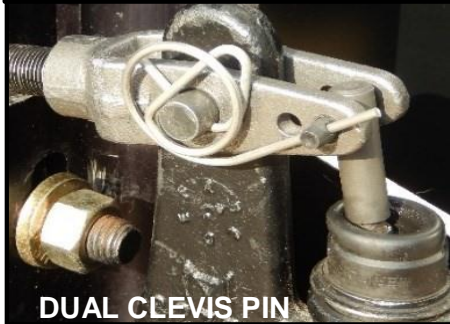

ANTI-SEIZE COTTER PIN™

PRODUCT LISTING AND DESCRIPTION

SINGLE CLEVIS PIN

PN# ASCP1

Single Clevis Pin 1 axle bagged

PN# ASCP1-3

Single Clevis Pin 3 axle bagged

DUAL CLEVIS PIN

PN# ASCP2

Dual Clevis Pin 1 axle bagged

PN# ASCP2-3

Dual Clevis Pin 3 axle bagged

Part Number	Minimum Order Quantity	Description
ASCP1	1 box (48 axles) (1 axle per bag)	<u>SINGLE clevis pin slack adjuster</u> (Haldex, versions)
<u>ASCP1-3</u>	1 Box (48 axles) (<u>3 axles per bag</u> .)	
ASCP2	1 box (48 axles) (1 axle per bag)	<u>DUAL clevis pin slack adjuster</u> (Bendix, Rockwell, versions)
<u>ASCP2-3</u>	1 Box (48 axles) (<u>3 axles per bag</u> .)	