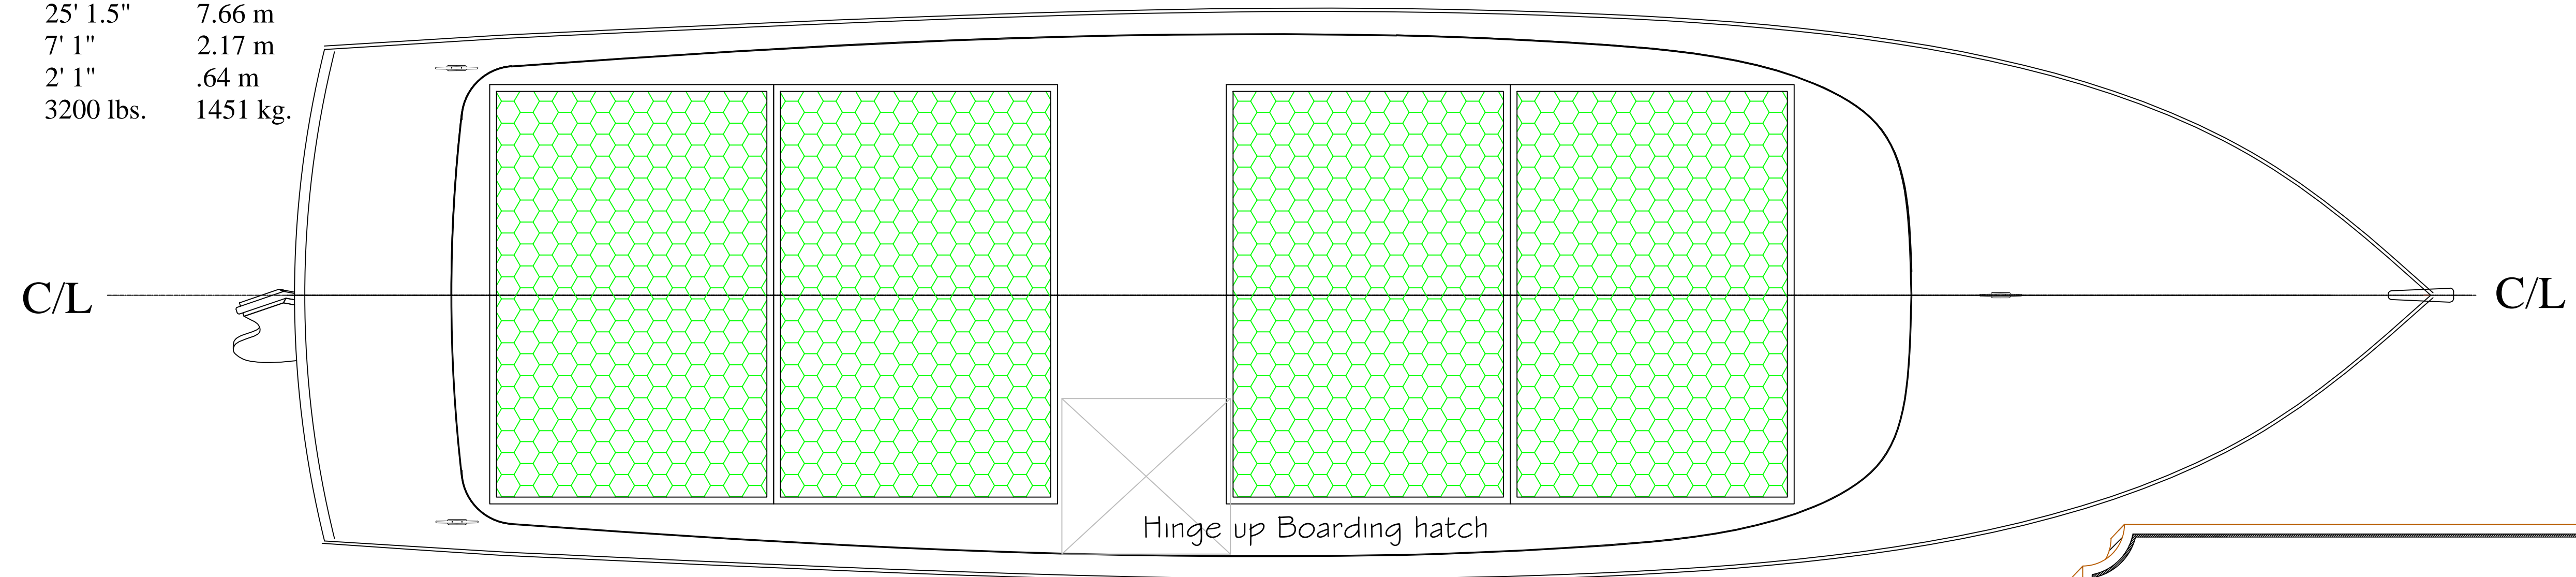

Length O.A.	26' 9"	8.15 m
Length W.L.	25' 1.5"	7.66 m
Beam	7' 1"	2.17 m
Draft	2' 1"	.64 m
Displacement	3200 lbs.	1451 kg.

Solar Sal 27/Dayboat