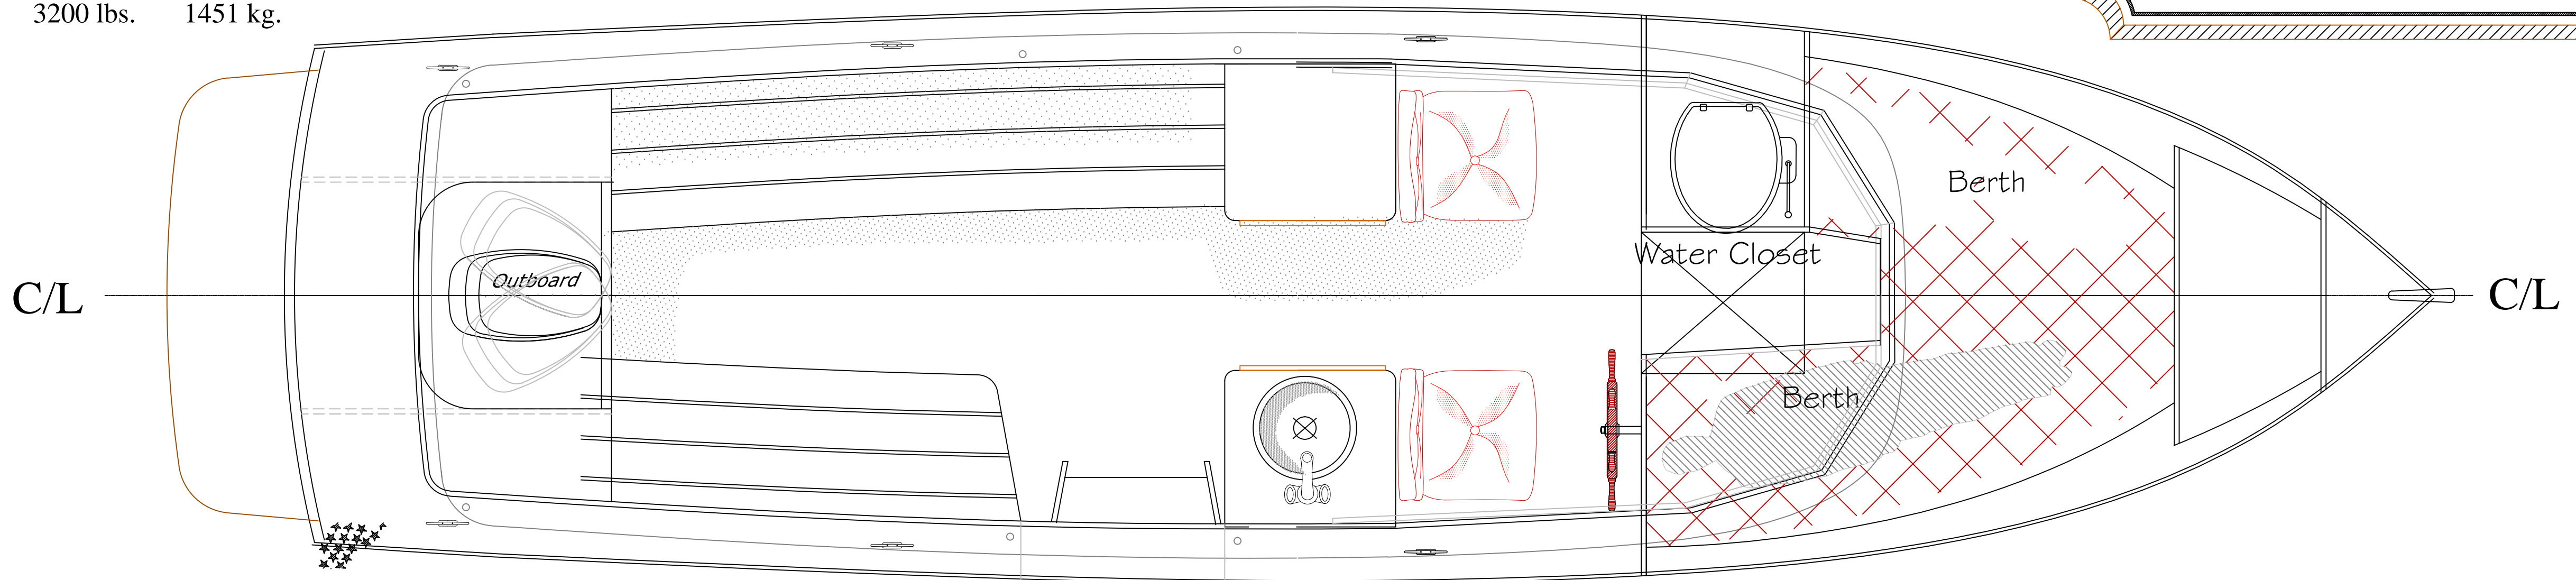

Length OA	26' 9"	8.15 m
Length WL	25' 1.5"	7.66 m
Beam	7' 1"	2.17 m
Draft	2' 1"	.64 m
Displacement	3200 lbs.	1451 kg.

Solar Sal 27/Dayboat

Wheelchair width boarding door starboard side