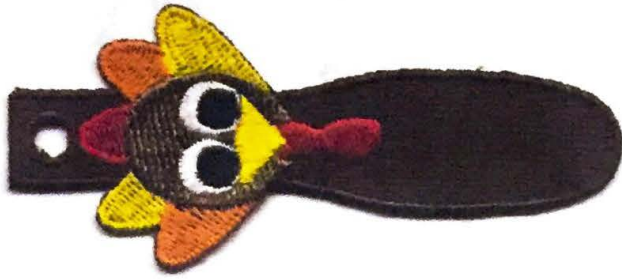

**SPIRIT STICKS FOR SALE DURING ALL LUNCHES**

Spirit Sticks are \$1 each (tax included).

Metal key rings are \$0.25 each.

With real jingle bell & background in green, red, purple, blue and gray!

Wednesday, November 14<sup>th</sup>