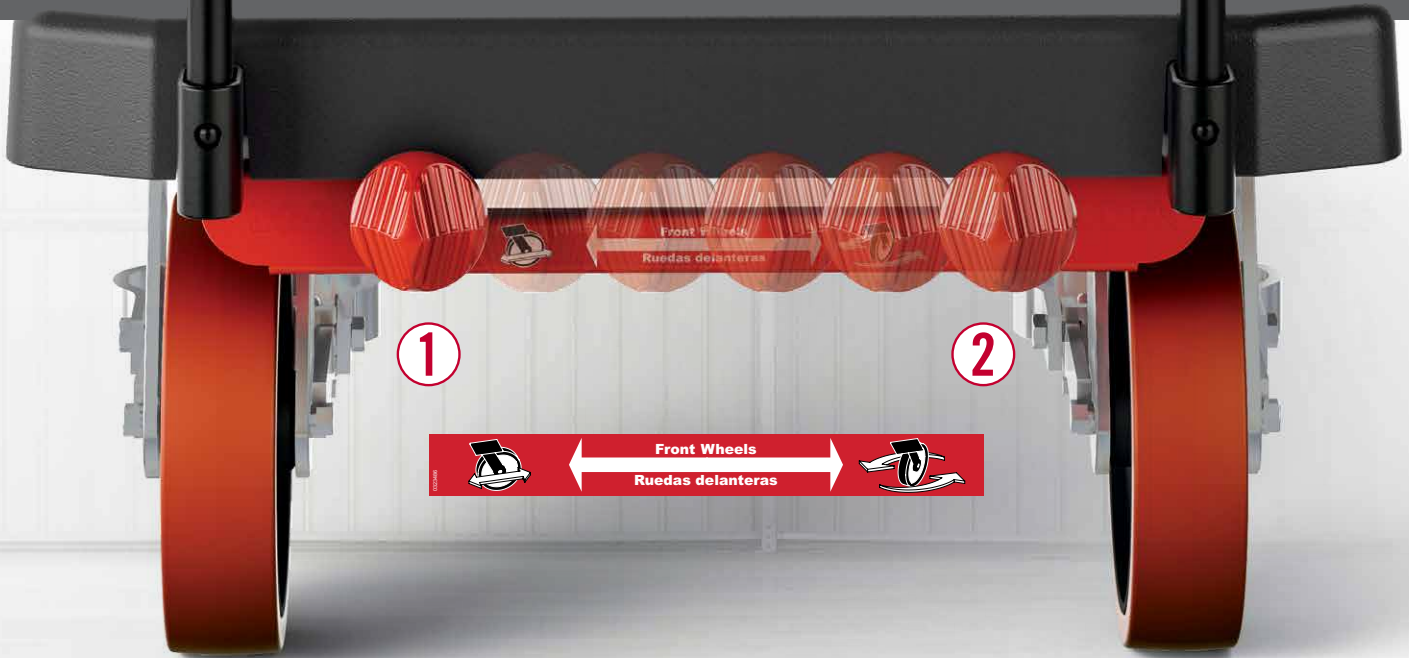

**INTEGRATED BRAKE**  
Holds platform in place

## ADDITIONAL FEATURES:

- Powder-coated steel on both the handle and the frame
- Platform won't rust or chip and is resistant to denting and bending
- Non-marring polyurethane casters resist flat spots under load

### 360° ADJUSTABLE CASTER SYSTEM

Designed for ease of movement, our patented adjustable caster system offers two unique maneuvering modes—fixed front caster mode, which keeps the platform truck straight when desired, or full-range 360° movement, perfect for tight spaces, sharp corners, turn-arounds, and side-to-side handling.