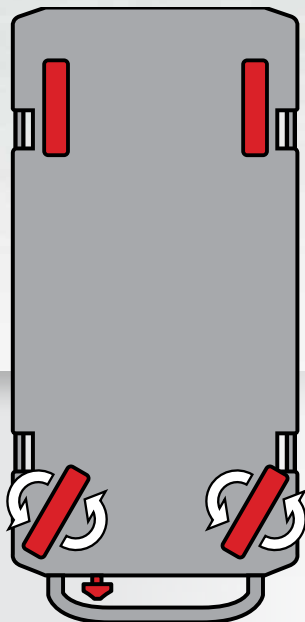

FIXED ①

Slide foot pedal to the left for traditional fixed positioning