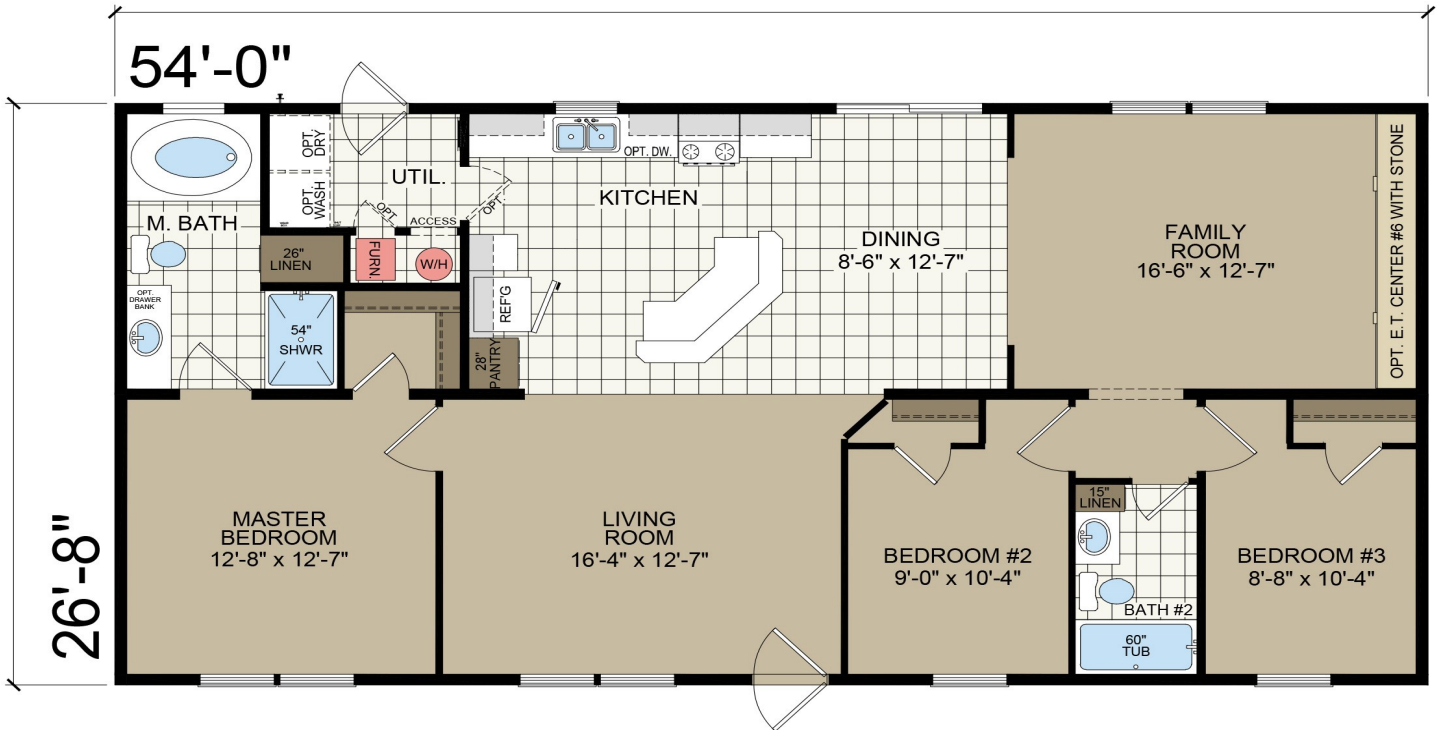

The Western Ranch

Base Price:
 Includes Homesteads'
 "Standards Above Standards"
 which includes freight, delivery,
 and setup

#7

**As shown with Extra
 Special Options**

Extra Special Options

- ◆ 24' Dormer
- ◆ Upgraded Molding Throughout
- ◆ Deluxe Appliance Package
- ◆ Sweetheart Bathroom
- ◆ Sliding Glass Door
- ◆ Stone Entertainment Center