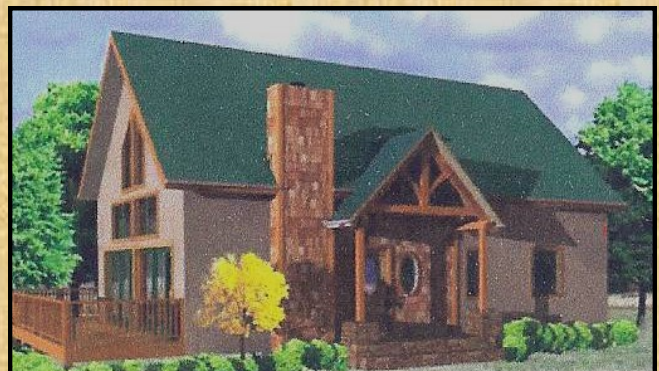

# THE BEECH MOUNTAIN

We do the work ourselves  
 We use our own equipment  
 Personal Supervision  
 We live locally  
 Experience  
 Quality

Upper Level Plan

- 1592 Square feet
- Hybrid timber frame
- Soaring tongue & groove ceilings
- Massive exposed timbers
- 3 Bedrooms
- 2 Bathrooms
- Wood burning or gas fireplace
- Optional heated spa/rock waterfall

Main Level Plan

1243 Elk Park Hwy. Newland, NC 28657  
[www.Taphomesandpools.com](http://www.Taphomesandpools.com)