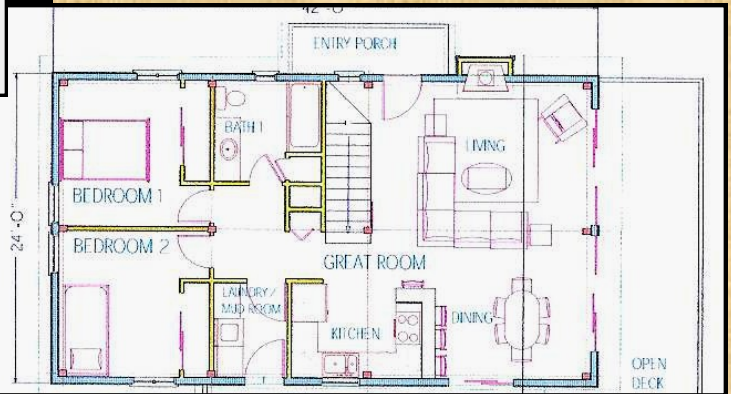

# THE BEECH MOUNTAIN

We do the work ourselves  
 We use our own equipment  
 Personal Supervision  
 We live locally  
 Experience  
 Quality

Upper Level Plan

- 1592 Square feet
- Hybrid timber frame
- Soaring tongue & groove ceilings
- Massive exposed timbers
- 3 Bedrooms
- 2 Bathrooms
- Wood burning or gas fireplace
- Optional heated spa/rock waterfall

Main Level Plan

1243 Elk Park Hwy. Newland, NC 28657  
[www.Taphomesandpools.com](http://www.Taphomesandpools.com)