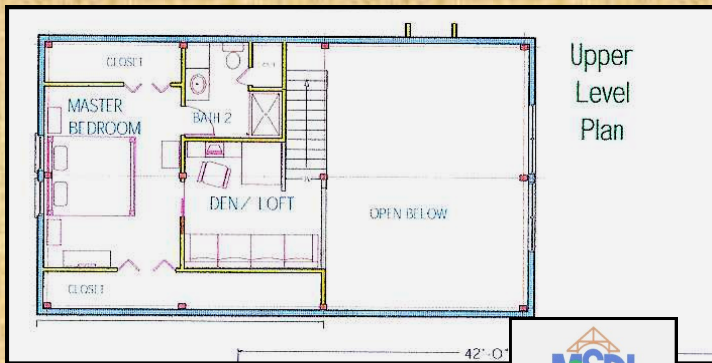

# THE BEECH MOUNTAIN

We do the work ourselves  
 We use our own equipment  
 Personal Supervision  
 We live locally  
 Experience  
 Quality

Upper Level Plan

- 1592 Square feet
- Hybrid timber frame
- Soaring tongue & groove ceilings
- Massive exposed timbers
- 3 Bedrooms
- 2 Bathrooms
- Wood burning or gas fireplace
- Optional heated spa/rock waterfall

Main Level Plan

1243 Elk Park Hwy. Newland, NC 28657  
[www.Taphomesandpools.com](http://www.Taphomesandpools.com)