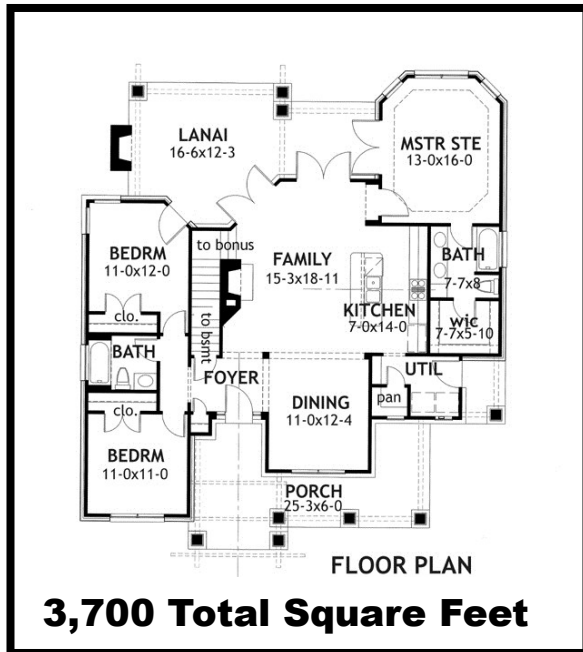

COMPLETED HOME AVAILABLE!

Tom's Cell: 828 390 0648

1243 Elk Park Hwy.

Newland, NC 28657

taphomesnc@aol.com

[Website: Tomallisonproperties.com](http://Tomallisonproperties.com)