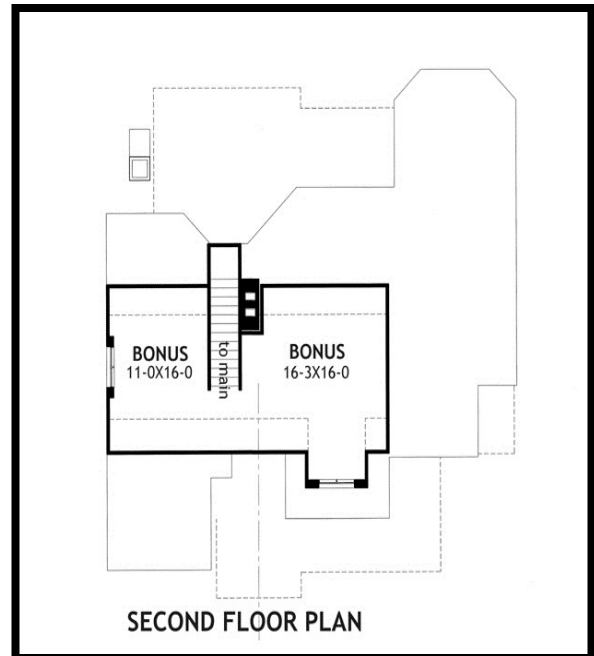

COMPLETED HOME AVAILABLE!

Tom's Cell: 828 390 0648

1243 Elk Park Hwy.

Newland, NC 28657

taphomesnc@aol.com

[Website: Tomallisonproperties.com](http://Tomallisonproperties.com)