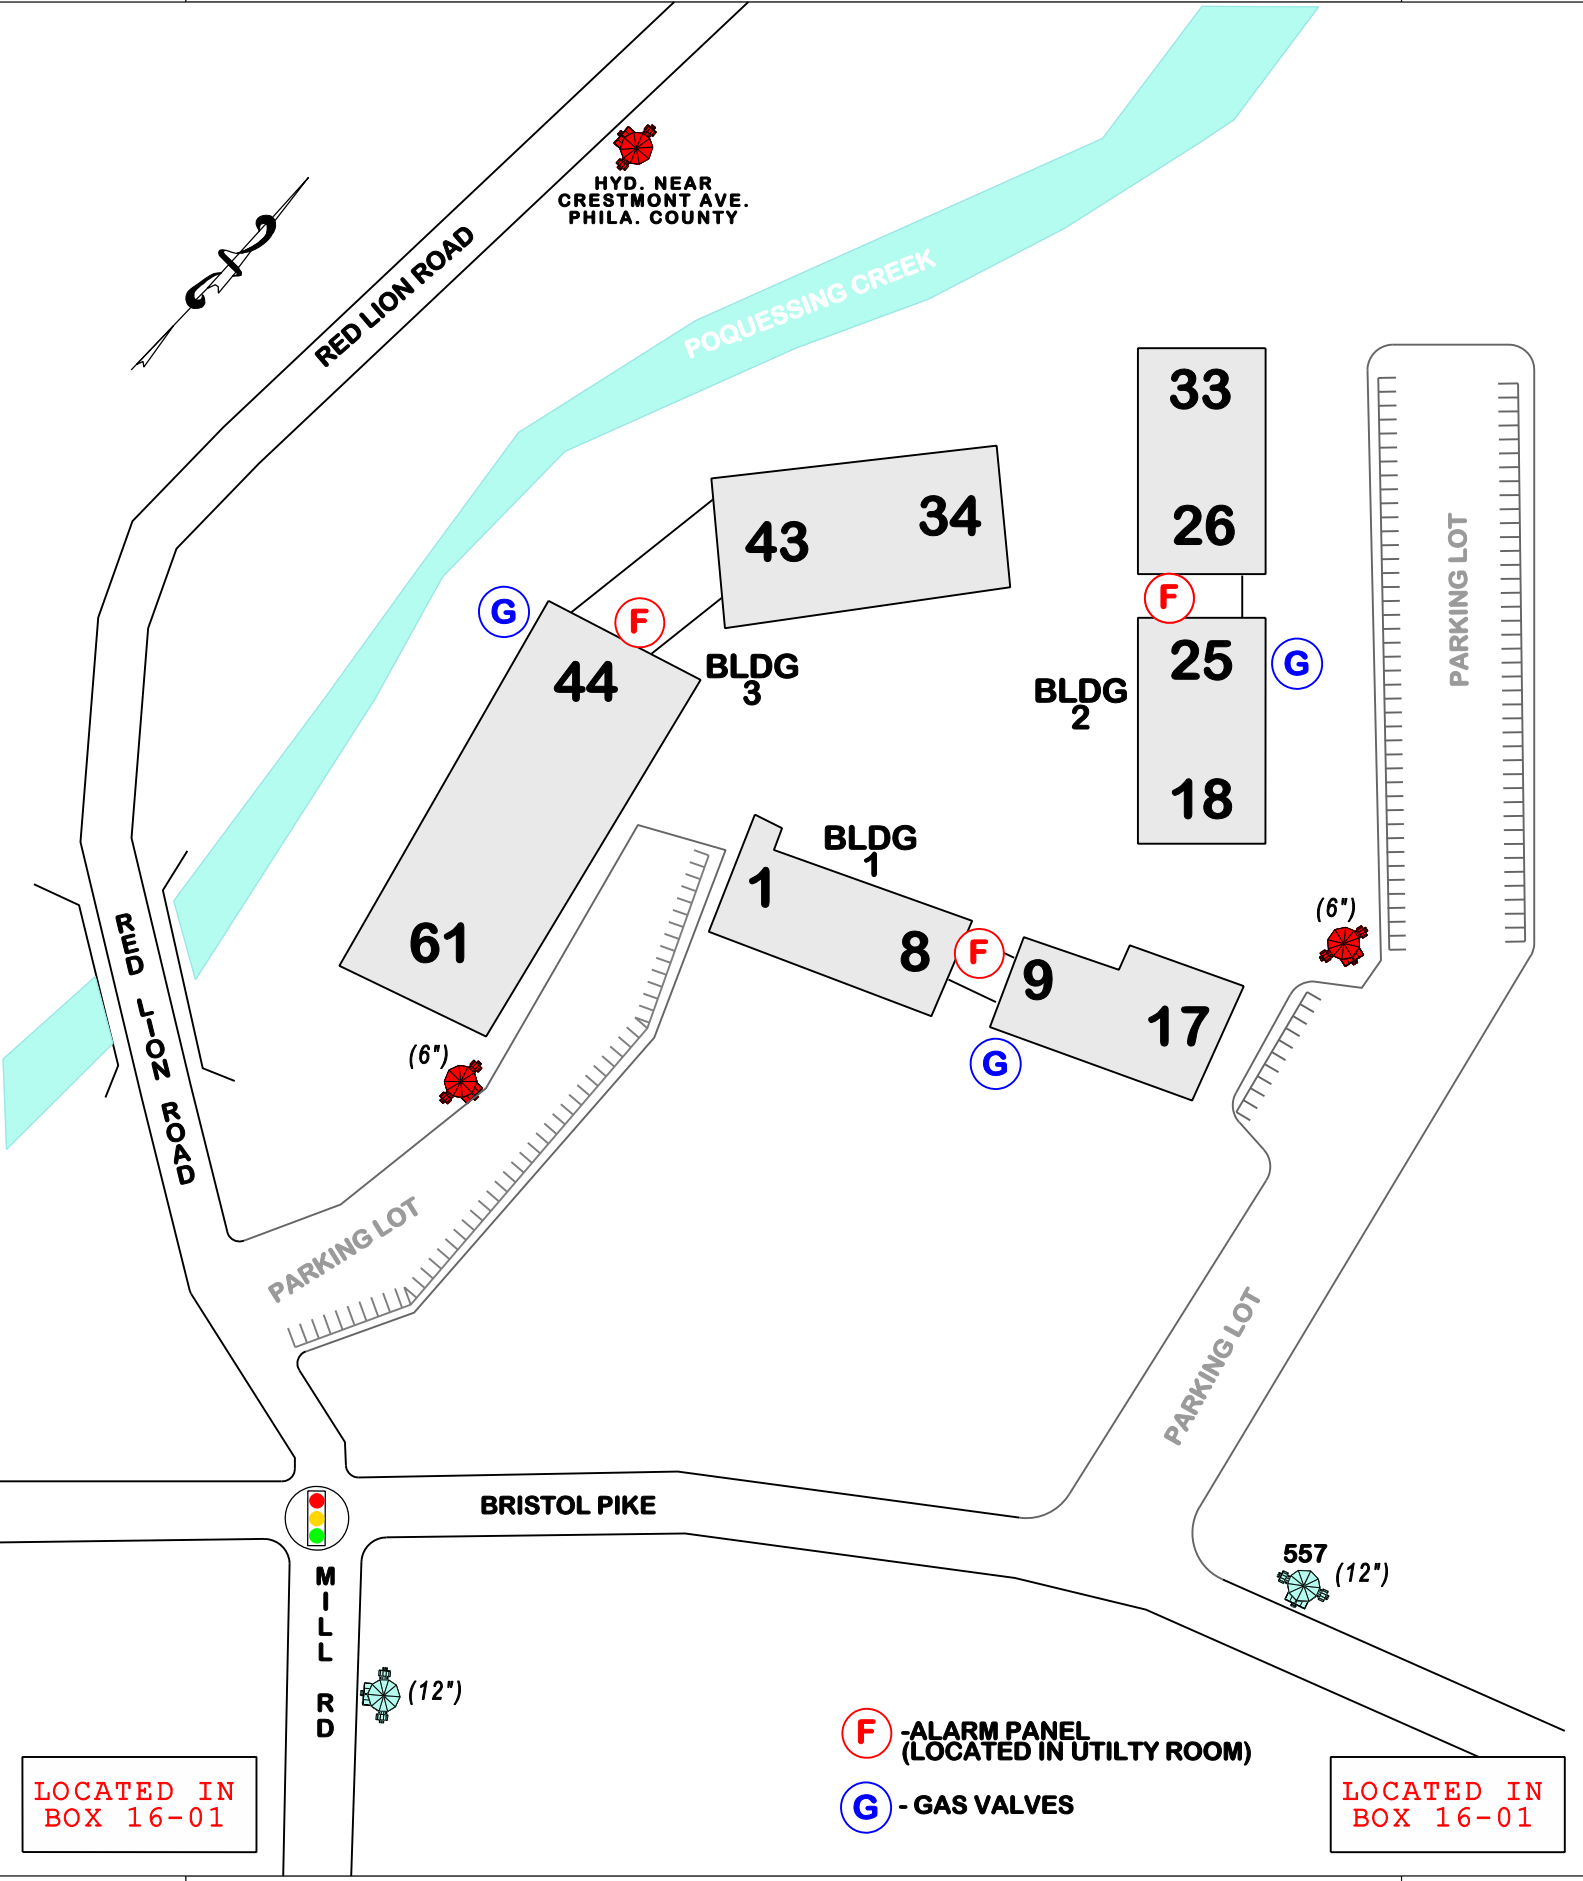

LaFAYTTE GARDEN CONDOS

LOCATED IN BOX 16-01

(F) - ALARM PANEL (LOCATED IN UTILITY ROOM)

(G) - GAS VALVES

LOCATED IN BOX 16-01