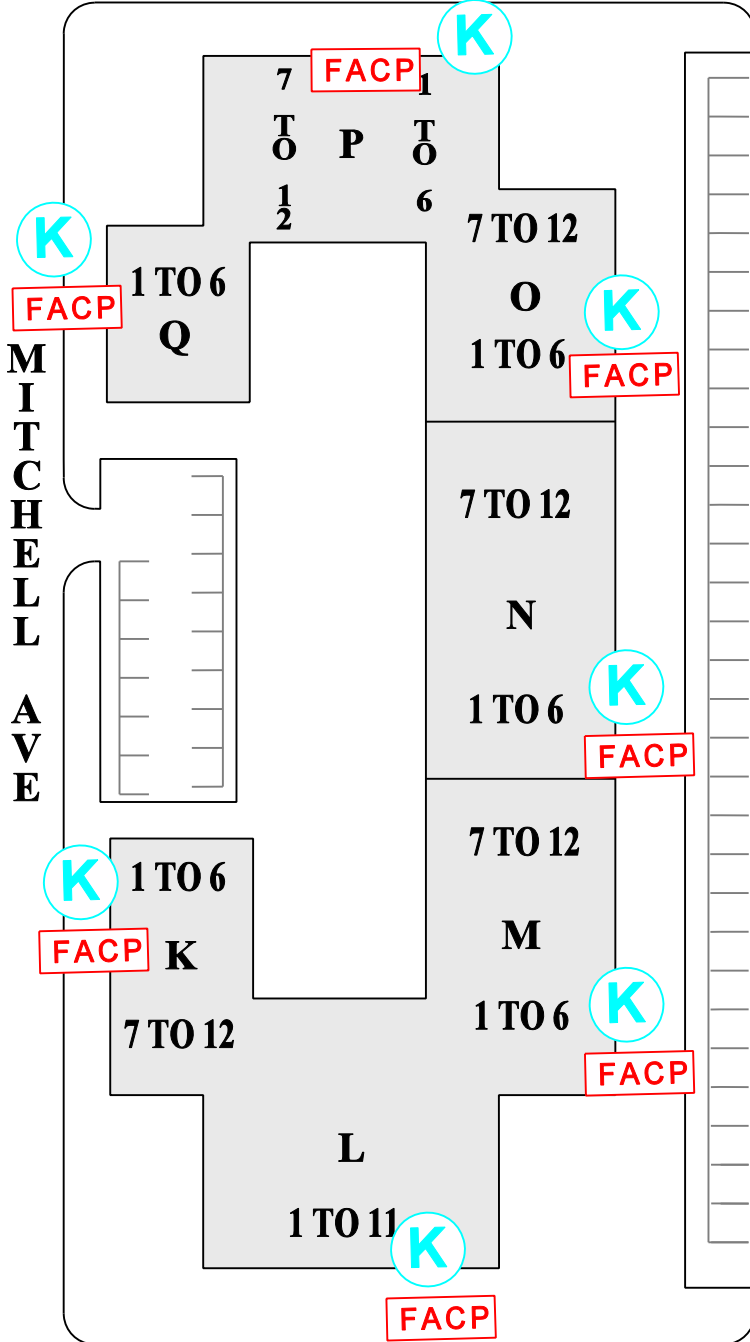

8" HYD AT 747 CLINTON AVE. →

CLINTON AVE.

TENNIS AVE

MITCHELL AVE

CEDAR AVE

HIGHLAND AVE.

8" HYD AT 918 TENNIS AVE. ↓

KNOX BOX

FIRE ALARM CONTROL PANEL

CEDAR AVE →

LOCATED IN BOX 16-02

LOCATED IN BOX 16-02