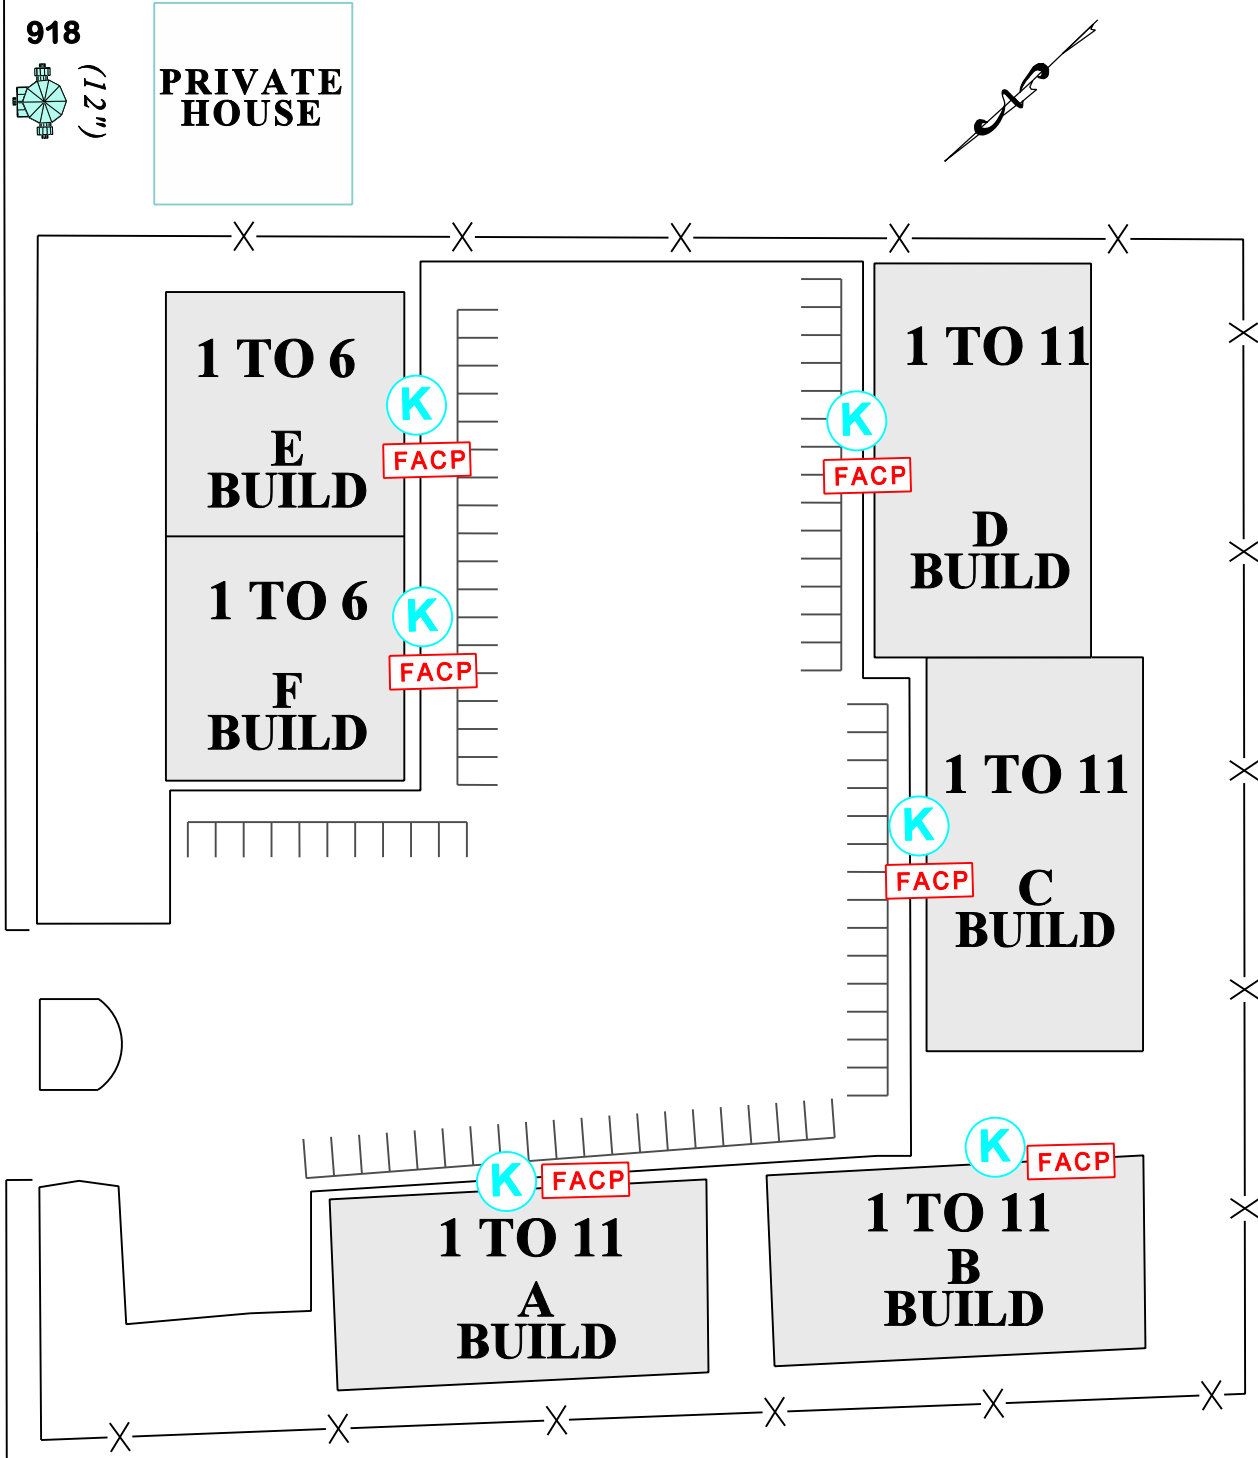

STATION AVE

FROM BRISTOL PIKE

LOCATED IN BOX 16-05

HYD AT BRISTOL PIKE AND WILDMAN AVE.

LOCATED IN BOX 16-05