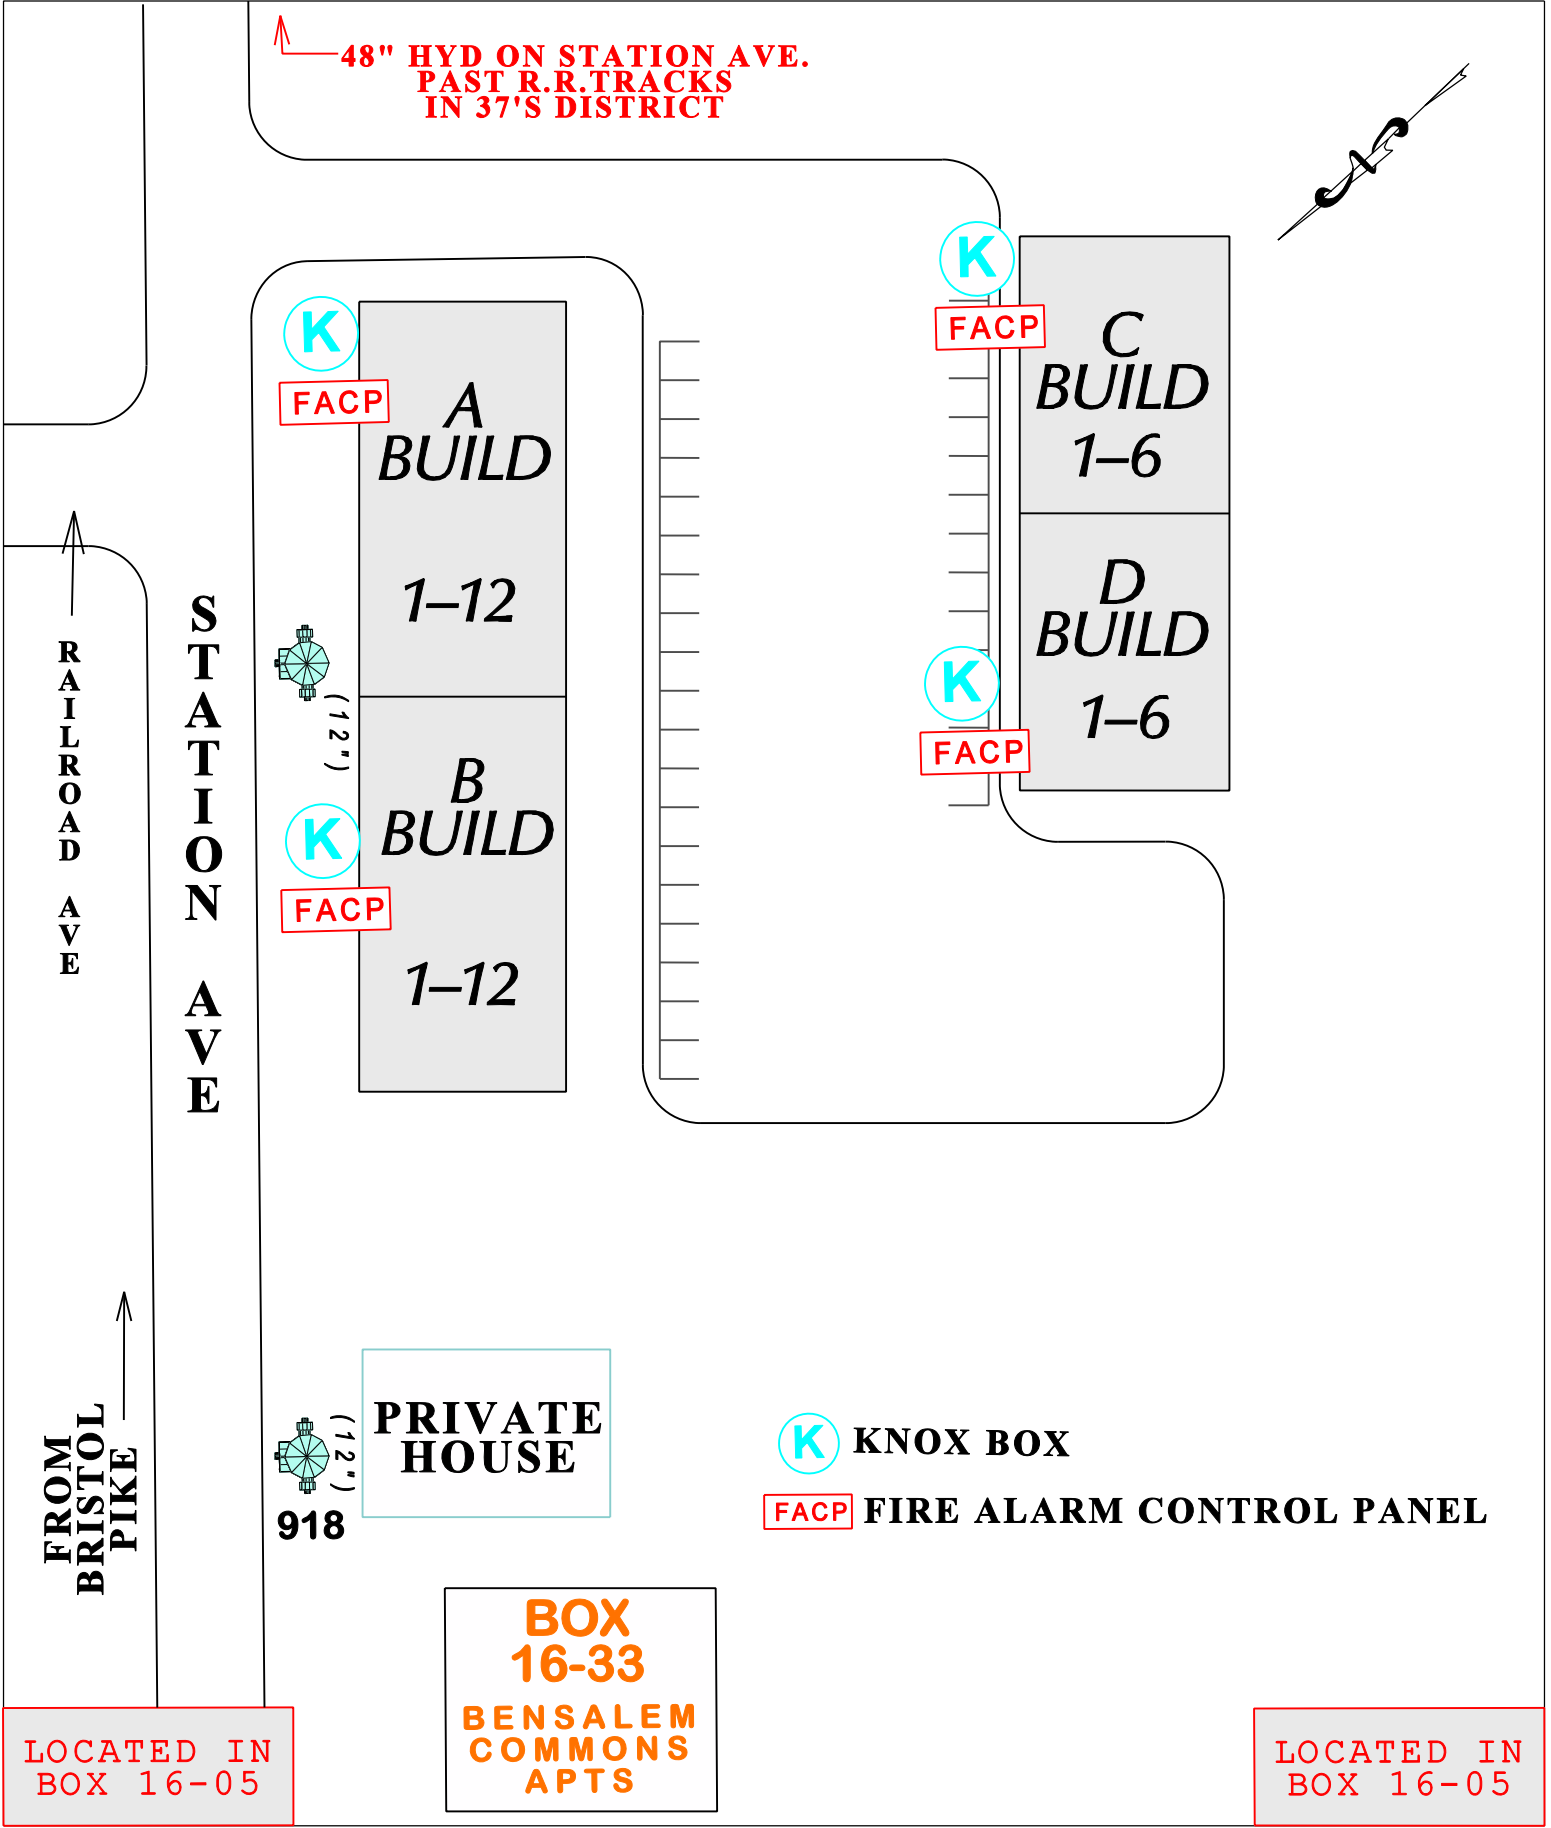

48" HYD ON STATION AVE.  
PAST R.R. TRACKS  
IN 37'S DISTRICT

**K**  
FACP

A  
BUILD

1-12

B  
BUILD

1-12

**K**  
FACP

**K**  
FACP

C  
BUILD  
1-6

D  
BUILD  
1-6

**K**  
FACP

PRIVATE  
HOUSE

918  
(12")

**K** KNOX BOX

**FACP** FIRE ALARM CONTROL PANEL

BOX  
16-33  
BENSALEM  
COMMONS  
APTS

LOCATED IN  
BOX 16-05

LOCATED IN  
BOX 16-05