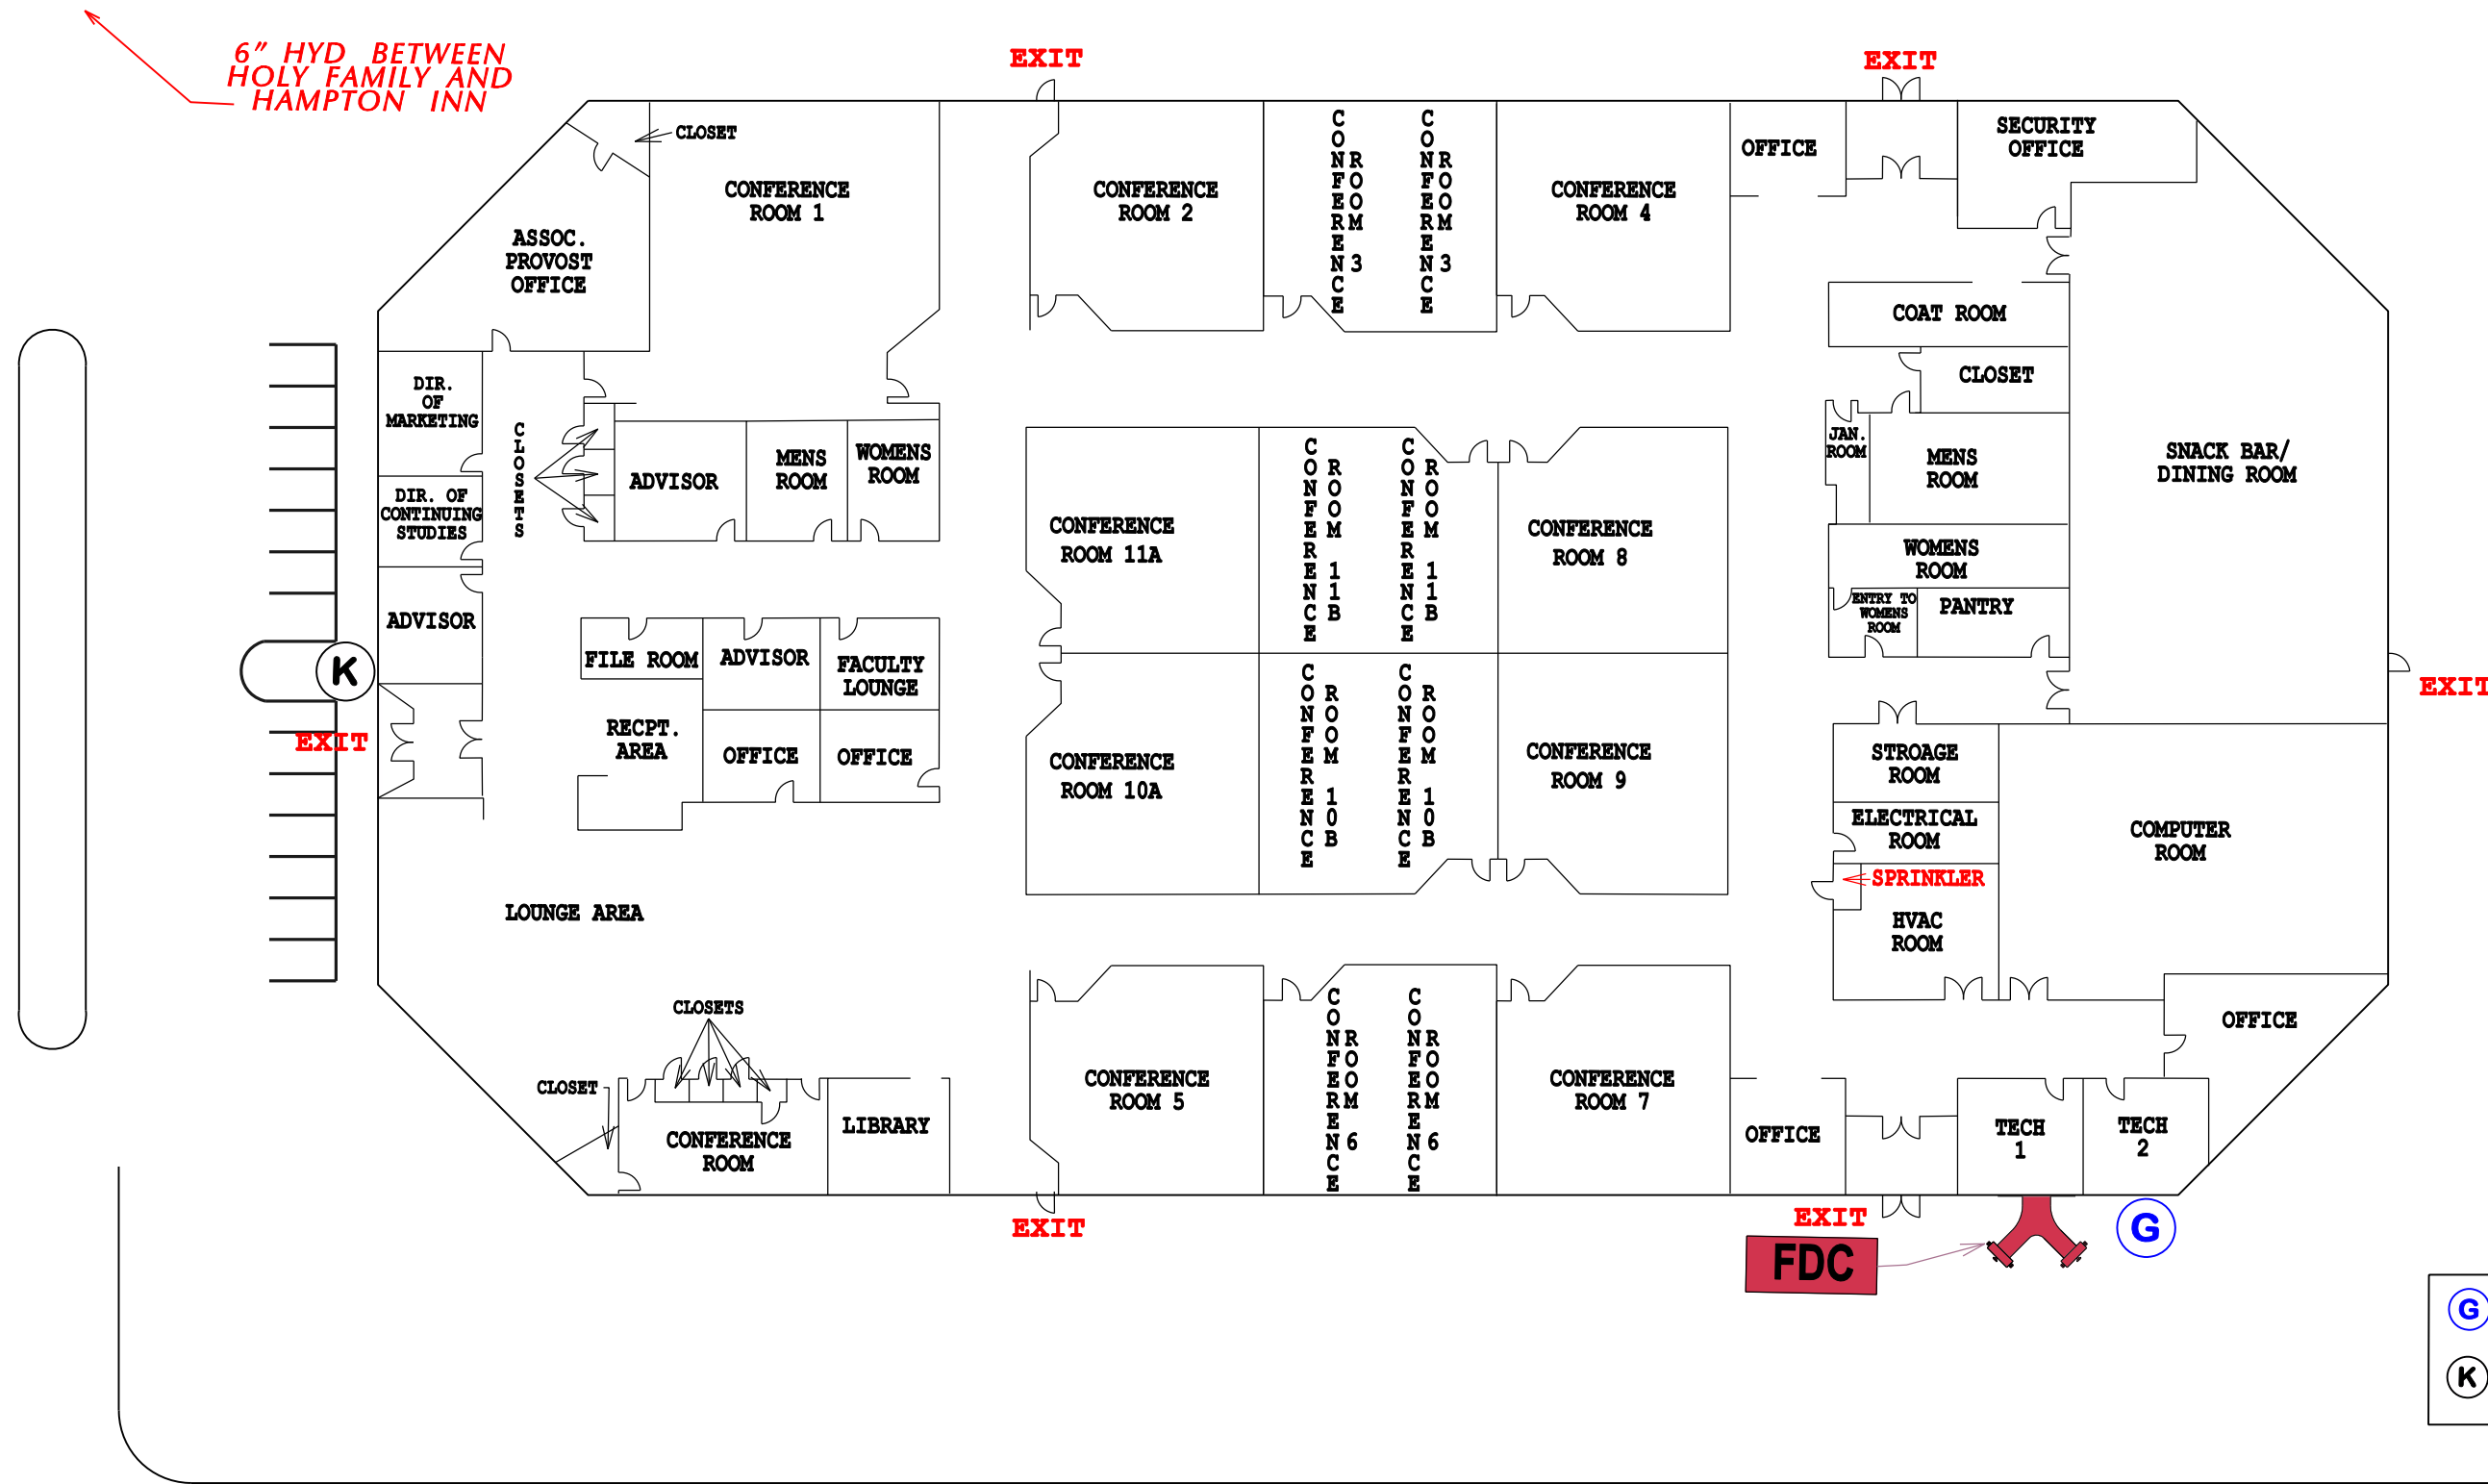

6" HYD BETWEEN HOLY FAMILY AND HAMPTON INN

**(G)** GAS SHUT-OFF  
**(K)** KNOX BOX LOCATION

BIDDLES LANE

BIDDLES LANE

LOCATED IN BOX 16-05

LOCATED IN BOX 16-05