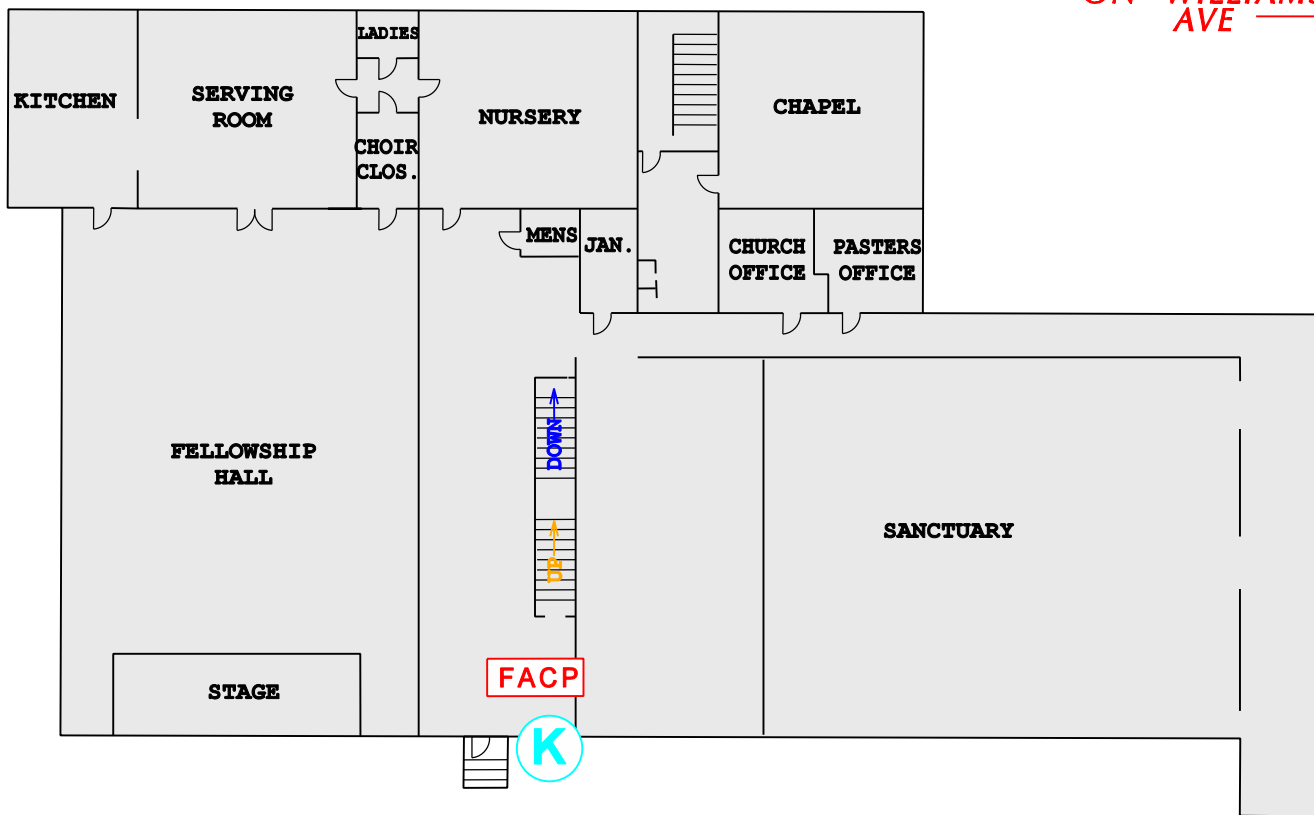

BOX 16-43
SKATING
RINK

10" HYD LOCATED
ON BRISTOL PIKE
AND FREIDA ST.

CLOVERNOOK AVE

6" HYD LOCATED
ON WILLIAMS
AVE

BRISTOL PIKE

2ND FLOOR PLAN

1ST FLOOR PLAN

JOHANNA AVE.

6" HYD LOCATED
AT 2260
FINLEY AVE.

(K) KNOX BOX

(FACP) FIRE ALARM CONTROL PANEL

LOCATED IN
BOX 16-06

LOCATED IN
BOX 16-06