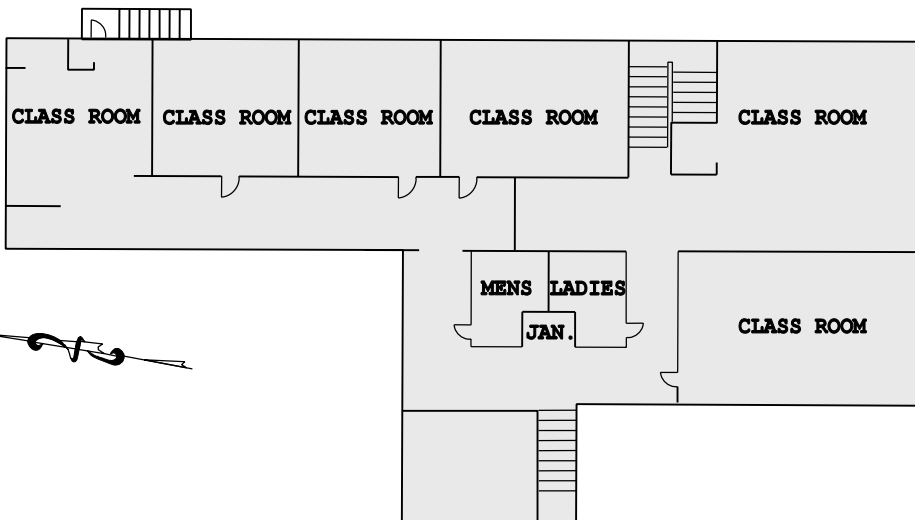

BOX 16-43
SKATING
RINK

10" HYD LOCATED
ON BRISTOL PIKE
AND FREIDA ST.

CLOVERNOOK AVE

6" HYD LOCATED
ON WILLIAMS
AVE

BRISTOL PIKE

2ND FLOOR PLAN

1ST FLOOR PLAN

JOHANNA AVE.

6" HYD LOCATED
AT 2260
FINLEY AVE.

(K) KNOX BOX

(FACP) FIRE ALARM CONTROL PANEL

LOCATED IN
BOX 16-06

LOCATED IN
BOX 16-06