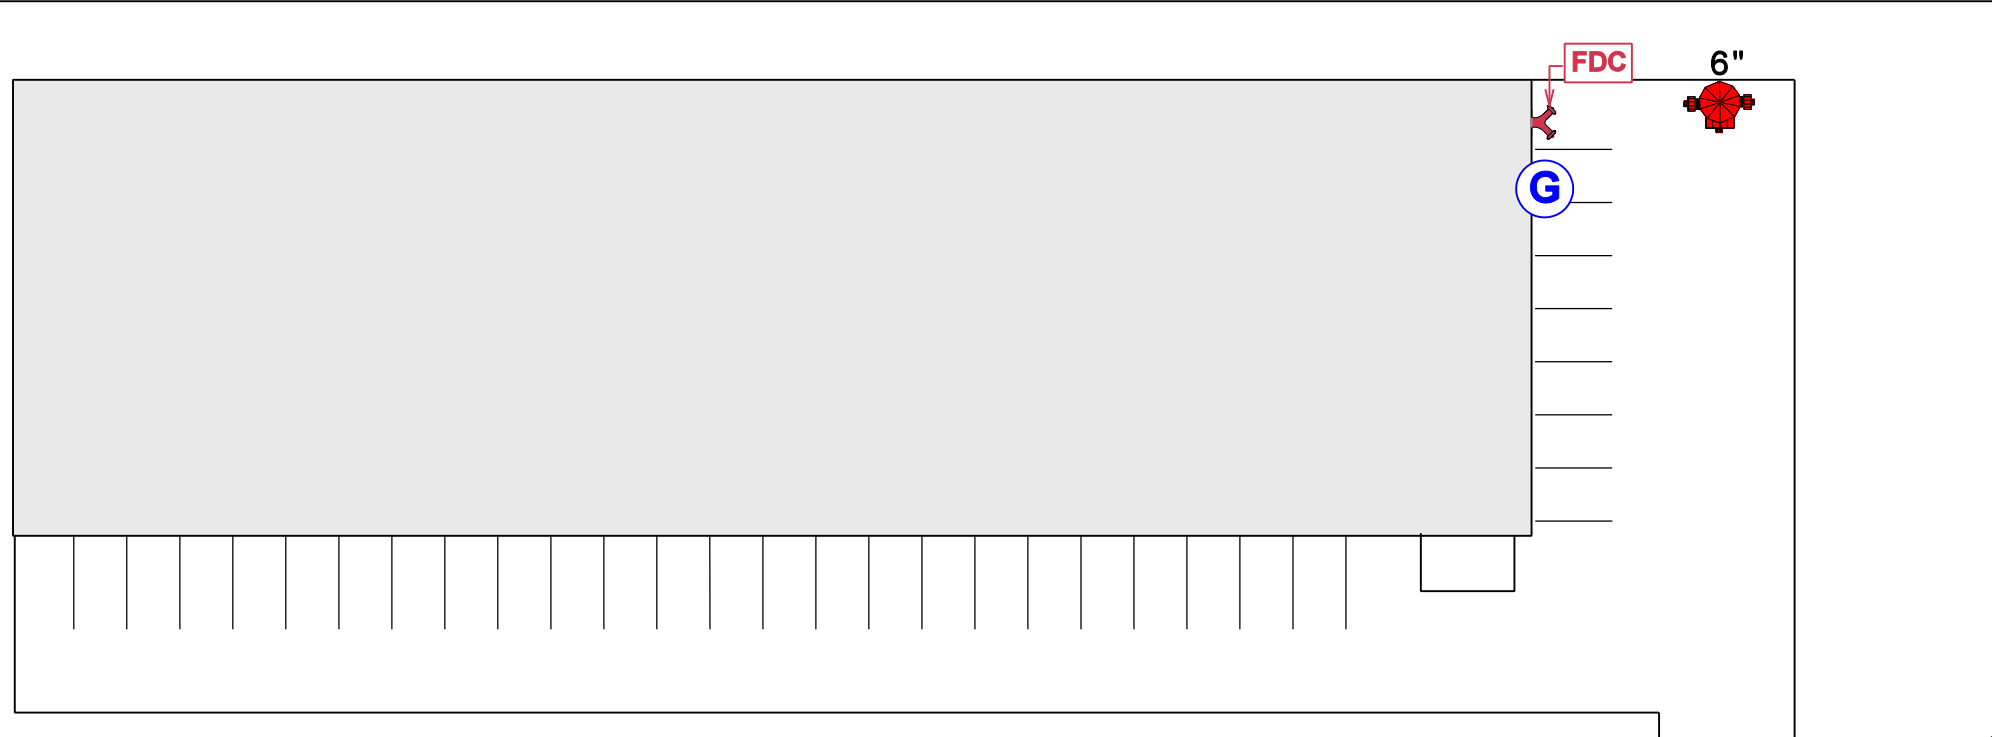

FIRST FLOOR

FE FIRE EXTINGUISHER

G GAS SHUT-OFF

K KNOX BOX

← 8" HYDRANT AT
1088 POQUESSING AVE.

POQUESSING AVE.

POQUESSING AVE.

12" HYDRANT
AT 1030
EMERSON AVE.
BOX 16-03

12" HYDRANT
AT 1024
ELLWOOD AVE.

BRISTOL PIKE

12" 1028

LOCATED IN
BOX 16-02

LOCATED IN
BOX 16-02

OVERVIEW