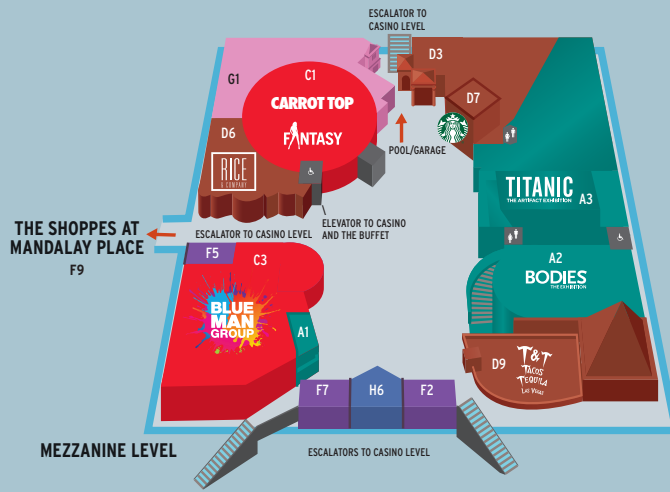

An MGM Resorts Destination

ELEVATORS

ELEVATOR 1

- 1a ..... Floors 2–5
- 1b ..... Floors 22–30

ELEVATOR 2

- 2a ..... Floors 2–5
- 2b ..... Floors 6–15

ELEVATOR 3

- 3a ..... Floors 2–5
- 3b ..... Floors 16–21

ELEVATOR 4

- 4a ..... Floors 2–5
- 4b ..... Floors 6–15

WEST TOWER ELEVATORS

- Casino Level
- North Entrance

EAST TOWER ELEVATORS

- Casino Level
- North Entrance