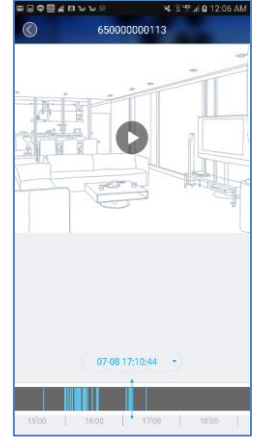

## Product Detail

- **RTOS Mucos CPU Chipset**  
Maintain Wi-Fi connection using lower power and wake up within 1 second.
- **Live View & Real time Recording**  
In wake up mode, live view and recording is activated. 16GB records up to 365 days.
- **P2P Cloud Server Technology**  
P2P feature requires no complicated router setup, no fixed IP address, no port forwarding, no UPnP, and no DDNS set up.
- **Smartlink One Key Setup**  
Just plug in the power, download app and it will guide you through one key set up.
- **Rechargeable Battery Power**  
Minimize power consumption with sleep mode and wake up mode with either PIR trigger or remote wake up by App.
- **Two Way Audio**  
Built-in Microphone & Speaker

# System Guide

Add Camera

Live View

Playback