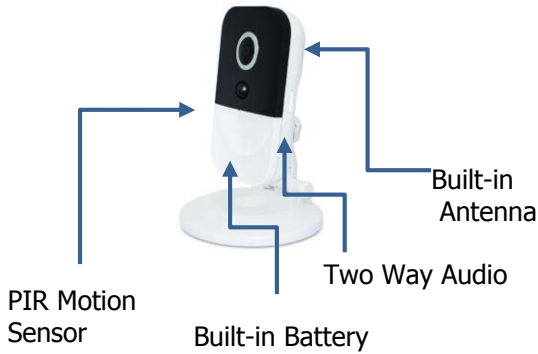

System Guide

Add Camera