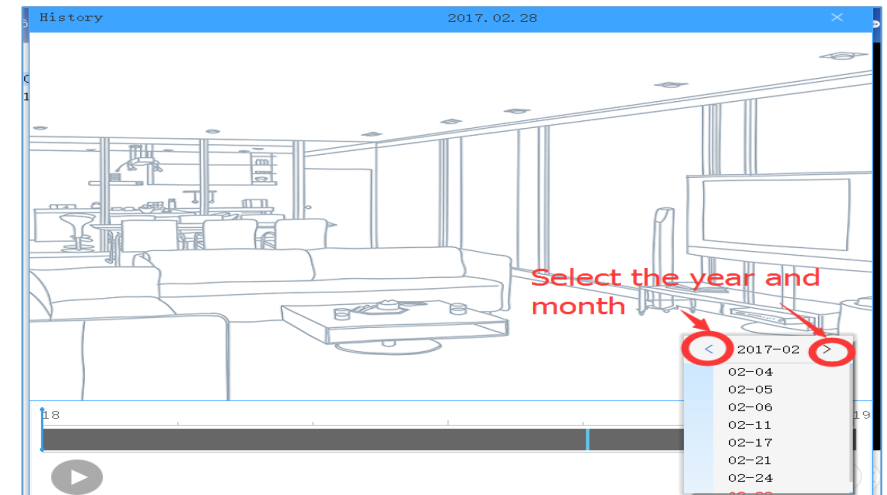

4) Select the year and month

Video Download Guide

5) Click on down arrow.

7) Select the section and save by right click.

6) Adjust the cursors on both end.

8) Check to download progress.

Video Download Guide