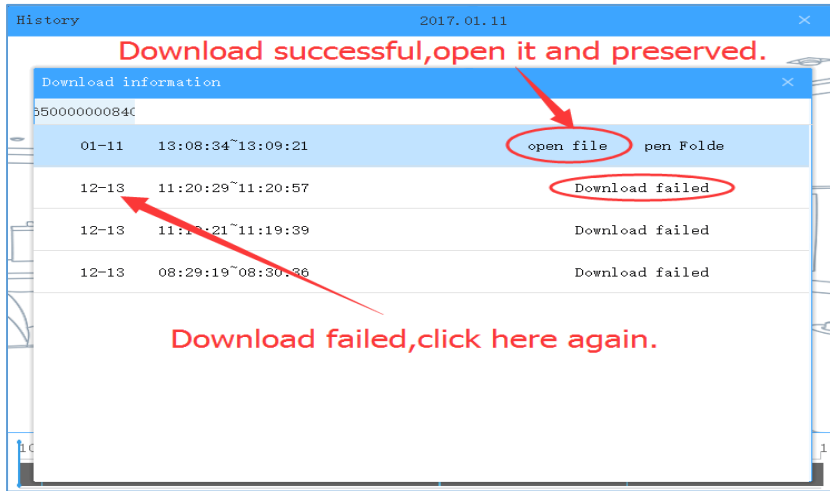

Video Download Guide

9) After download successful message, save it.