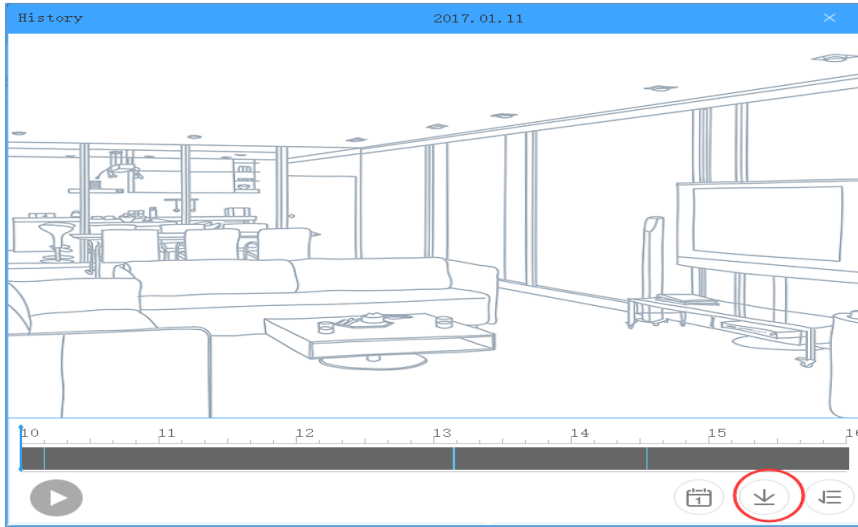

Video Download Guide

5) Click on down arrow.