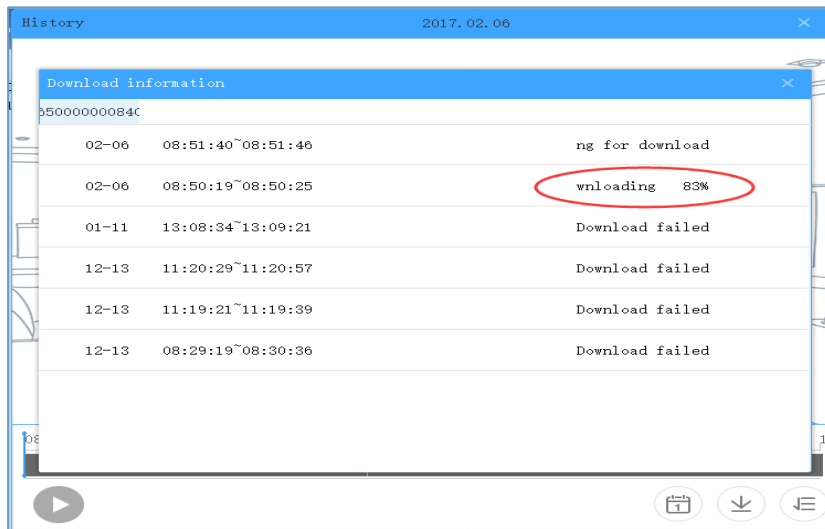

10) Check the downloaded file list.