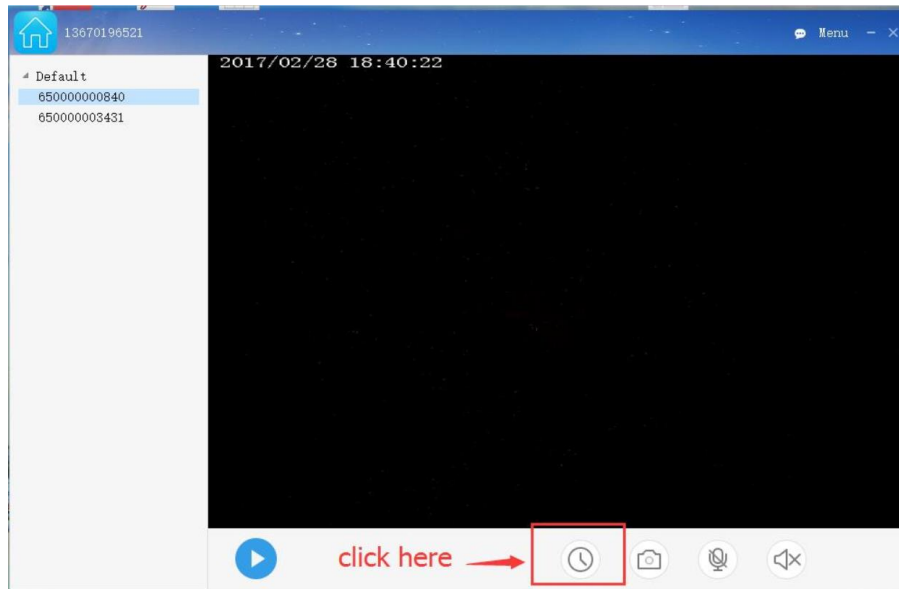

Video Download Guide

1) Please download the Doby PC client APP from our website link as below:

<https://pan.sohu.net/f/ODA5MDksdWJ4Yng.htm>

3) Select the date range

2) Make sure the wifi camera and the PC are on the same network

4) Select the year and month

Video Download Guide

5) Click on down arrow.

7) Select the section and save by right click.

6) Adjust the cursors on both end.

8) Check to download progress.

Video Download Guide