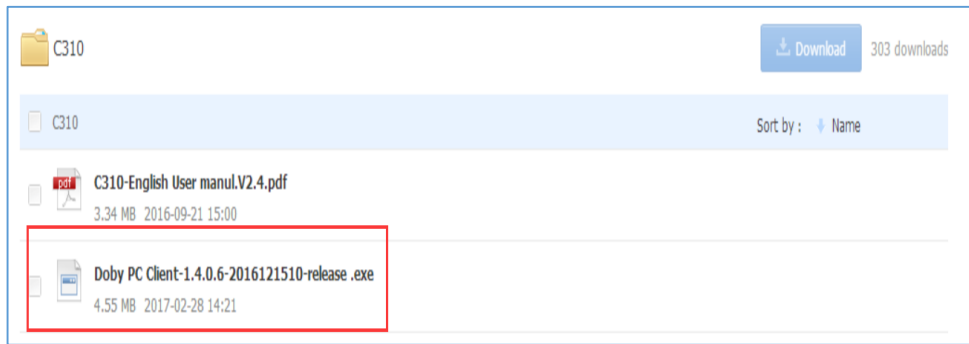

Video Download Guide

1) Please download the Doby PC client APP from our website link as below:

<https://pan.sohu.net/f/ODA5MDksdWJ4Yng.htm>

3) Select the date range

2) Make sure the wifi camera and the PC are on the same network