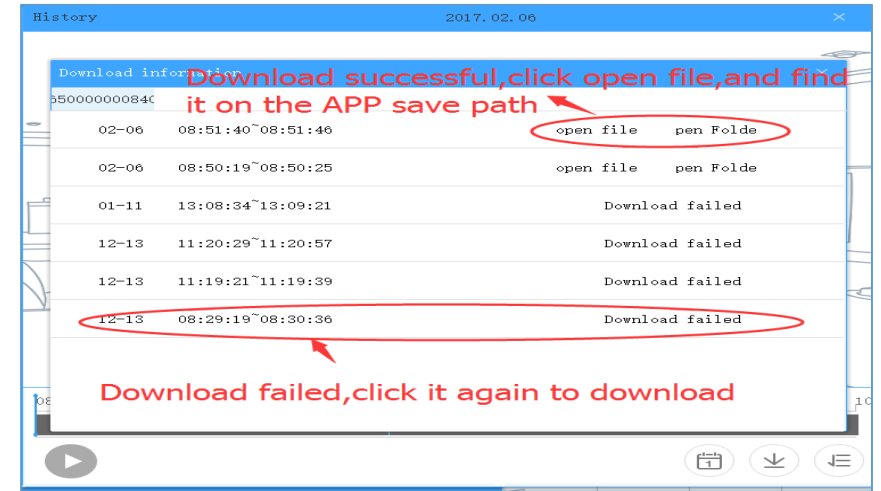

11) Downloaded file is located under directory c:/program files/ Clevedog/Video